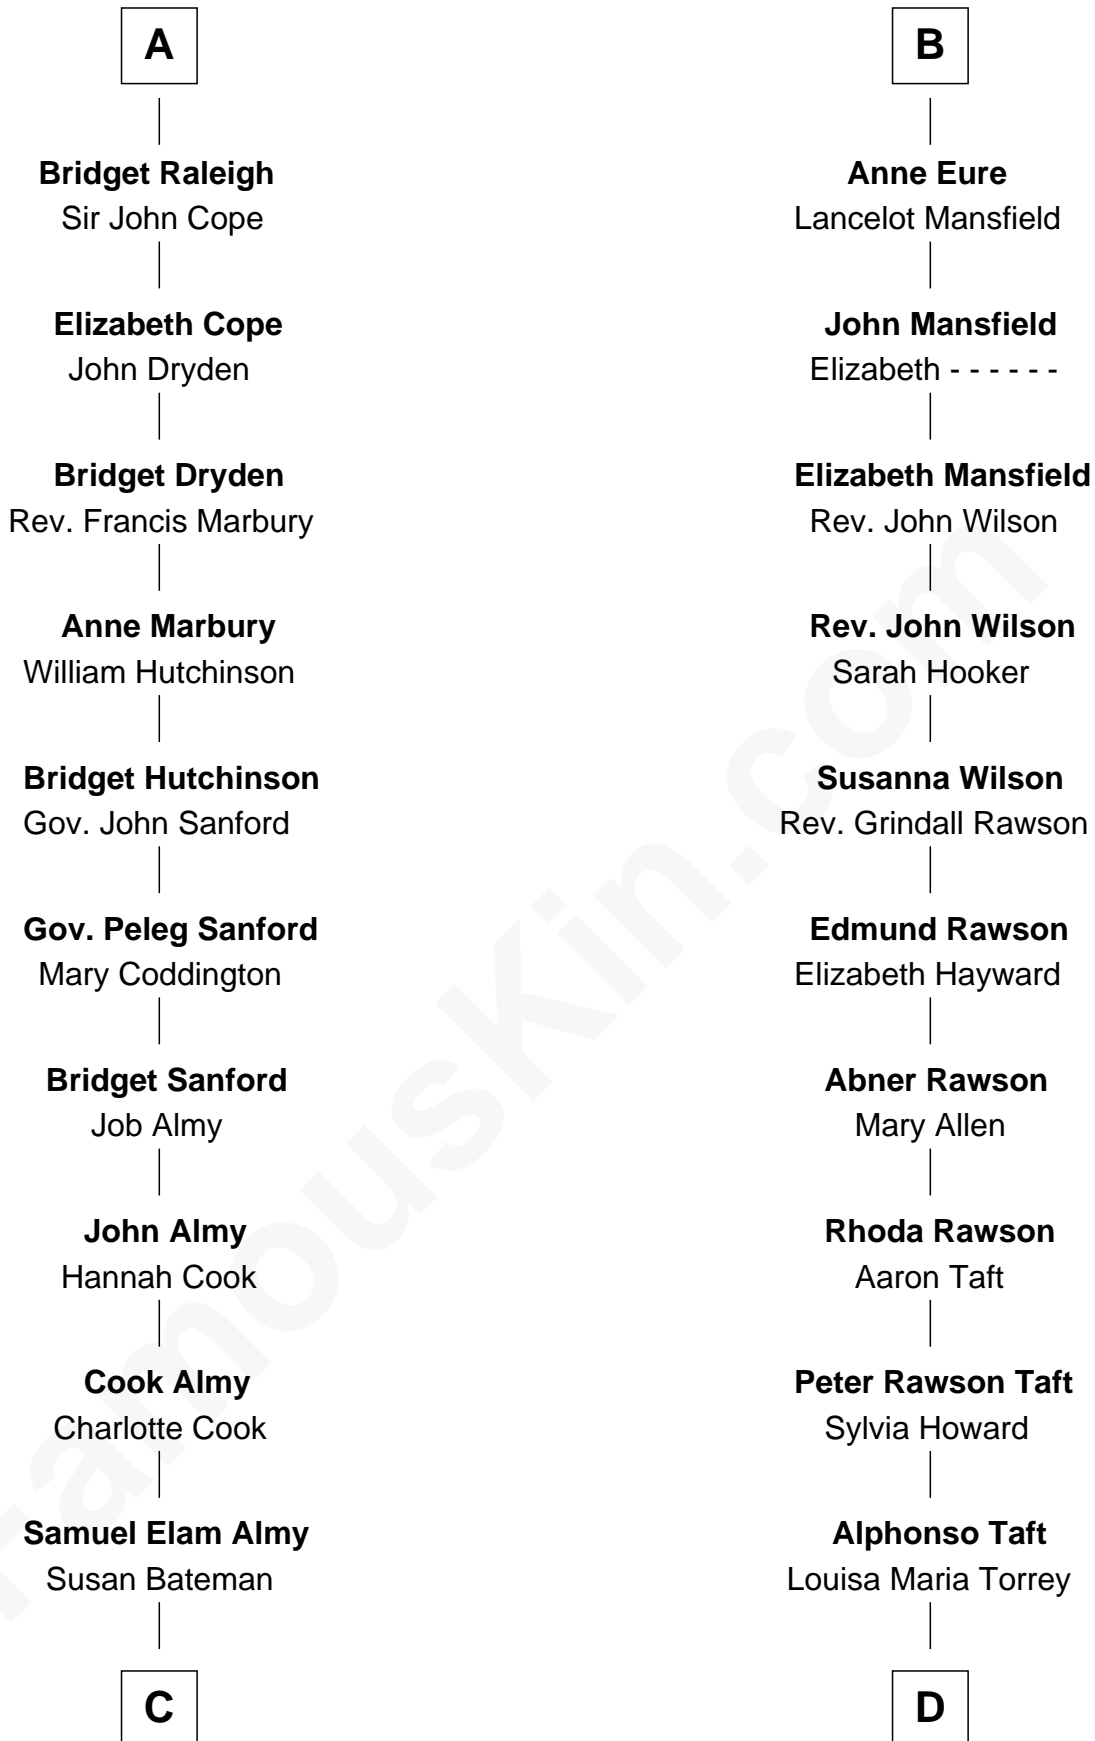

# FamousKin.com Relationship Chart of

**Marilyn Monroe**

*Actress, Model, and Singer*

20th cousin of

**Bob Taft**

*67th Governor of Ohio*

**Edmund Fitzalan**

Alice de Warenne

**C**

**Susan Bateman Almy**  
Charles Adams Gifford

**Frederick Almy Gifford**  
Elizabeth Easton Tennant

**Charles Stanley Gifford**  
Gladys Pearl Monroe

**Marilyn Monroe**  
*Actress, Model, and Singer*

**D**

**William Howard Taft**  
Helen Louise Herron

**Robert Alphonso Taft**  
Martha Wheaton Bowers

**Robert Alphonso Taft**  
Blanca Duncan Noël

**Bob Taft**  
*67th Governor of Ohio*

FamousKin.com