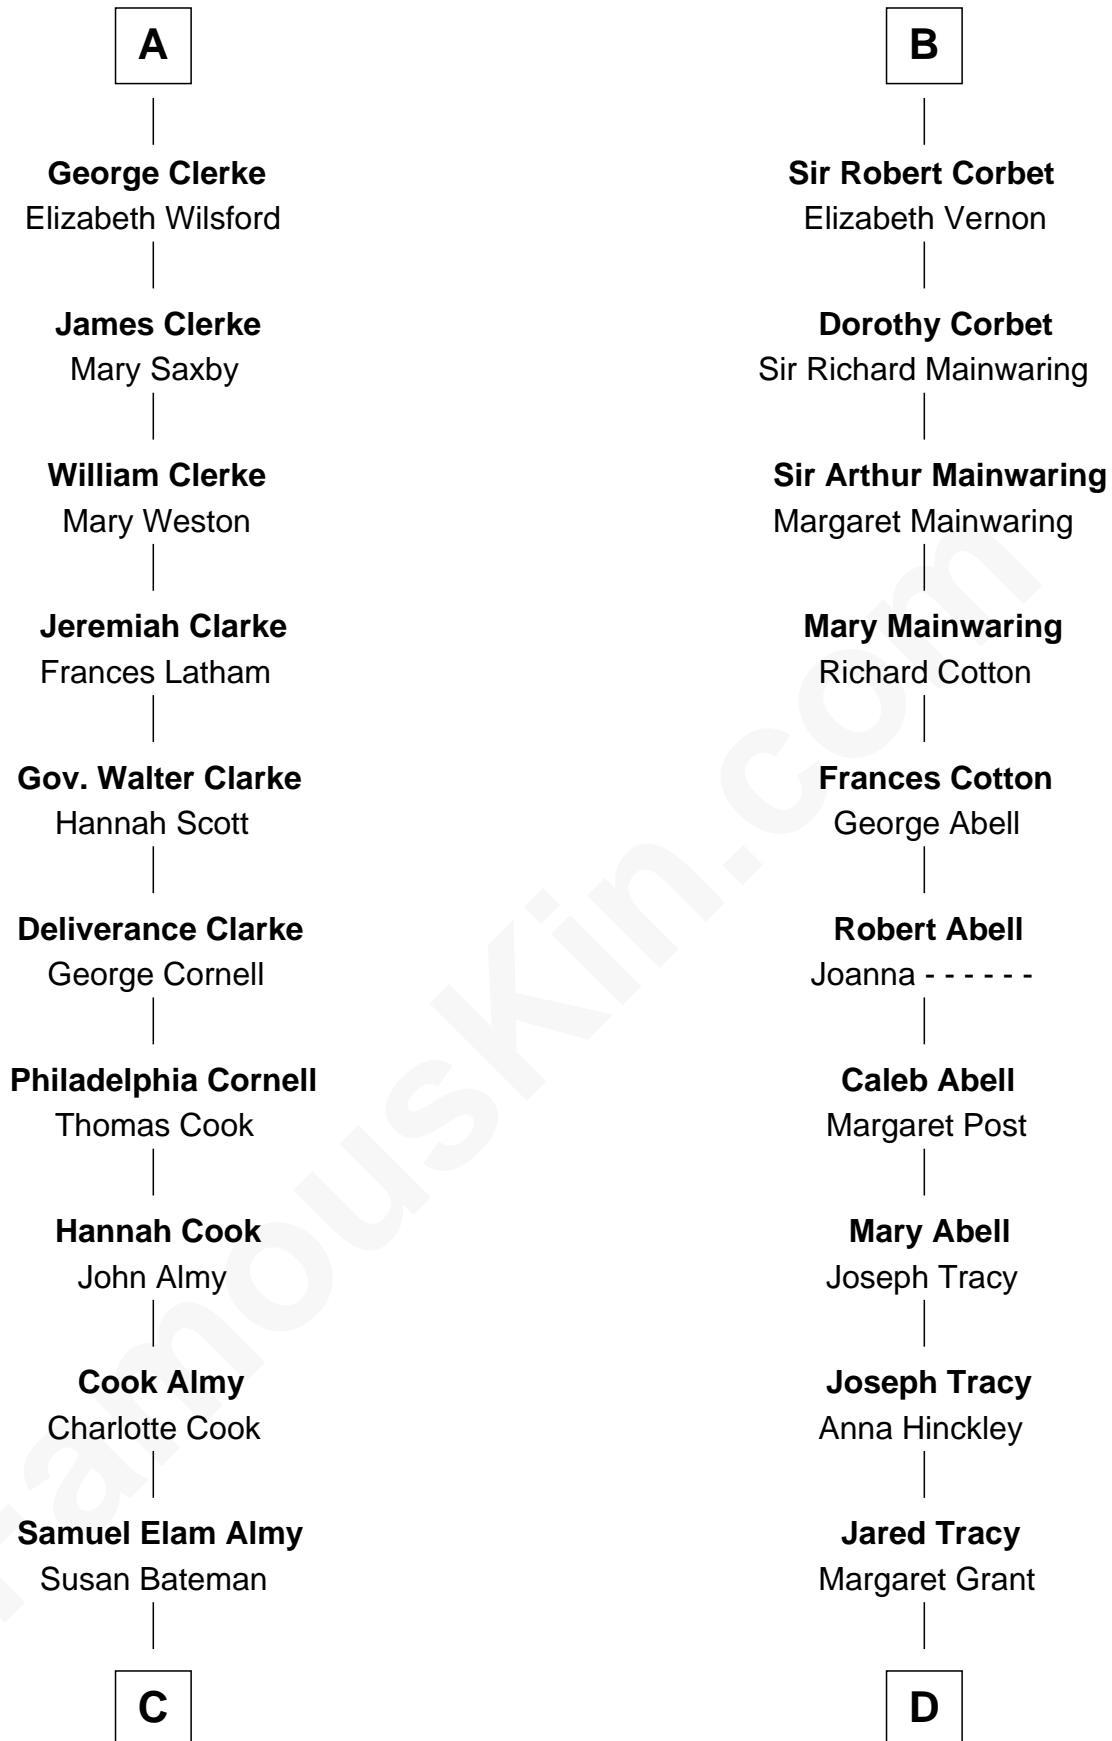

FamousKin.com

Relationship Chart of

Marilyn Monroe

Actress, Model, and Singer

20th cousin 1 time removed of

Henry Sturgis Morgan

Co-Founder of Morgan Stanley

C

Susan Bateman Almy
Charles Adams Gifford

Frederick Almy Gifford
Elizabeth Easton Tennant

Charles Stanley Gifford
Gladys Pearl Monroe

Marilyn Monroe
Actress, Model, and Singer

D

William Gedney Tracy
Rachel Huntington