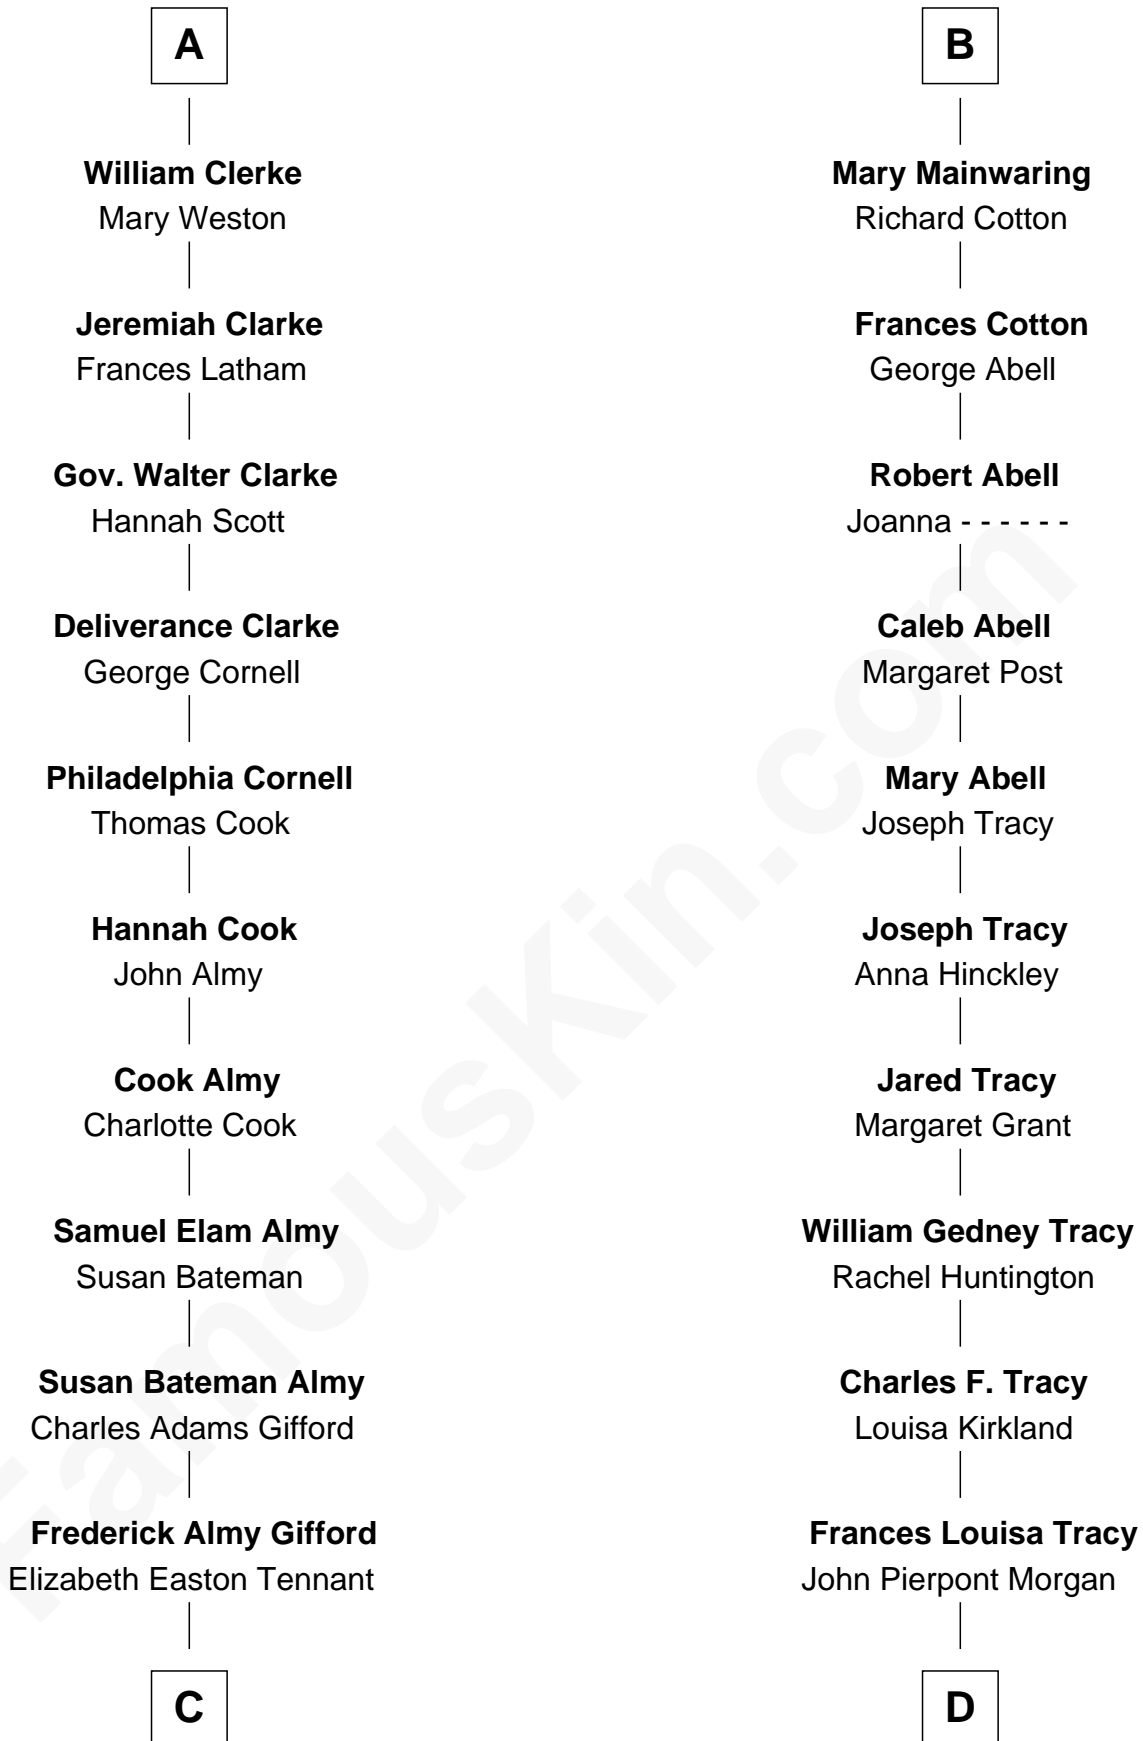

FamousKin.com Relationship Chart of

Marilyn Monroe

Actress, Model, and Singer

18th cousin of

Henry Sturgis Morgan

Co-Founder of Morgan Stanley

John de Welles

Maud de Roos

Sir Robert Corbet

Dorothy Corbet

Sir Richard Mainwaring

Sir Arthur Mainwaring

Margaret Mainwaring

B

C

Charles Stanley Gifford

Gladys Pearl Monroe

Marilyn Monroe

Actress, Model, and Singer

D

John Pierpont Morgan

Jane Norton Grew

Henry Sturgis Morgan

Co-Founder of Morgan Stanley