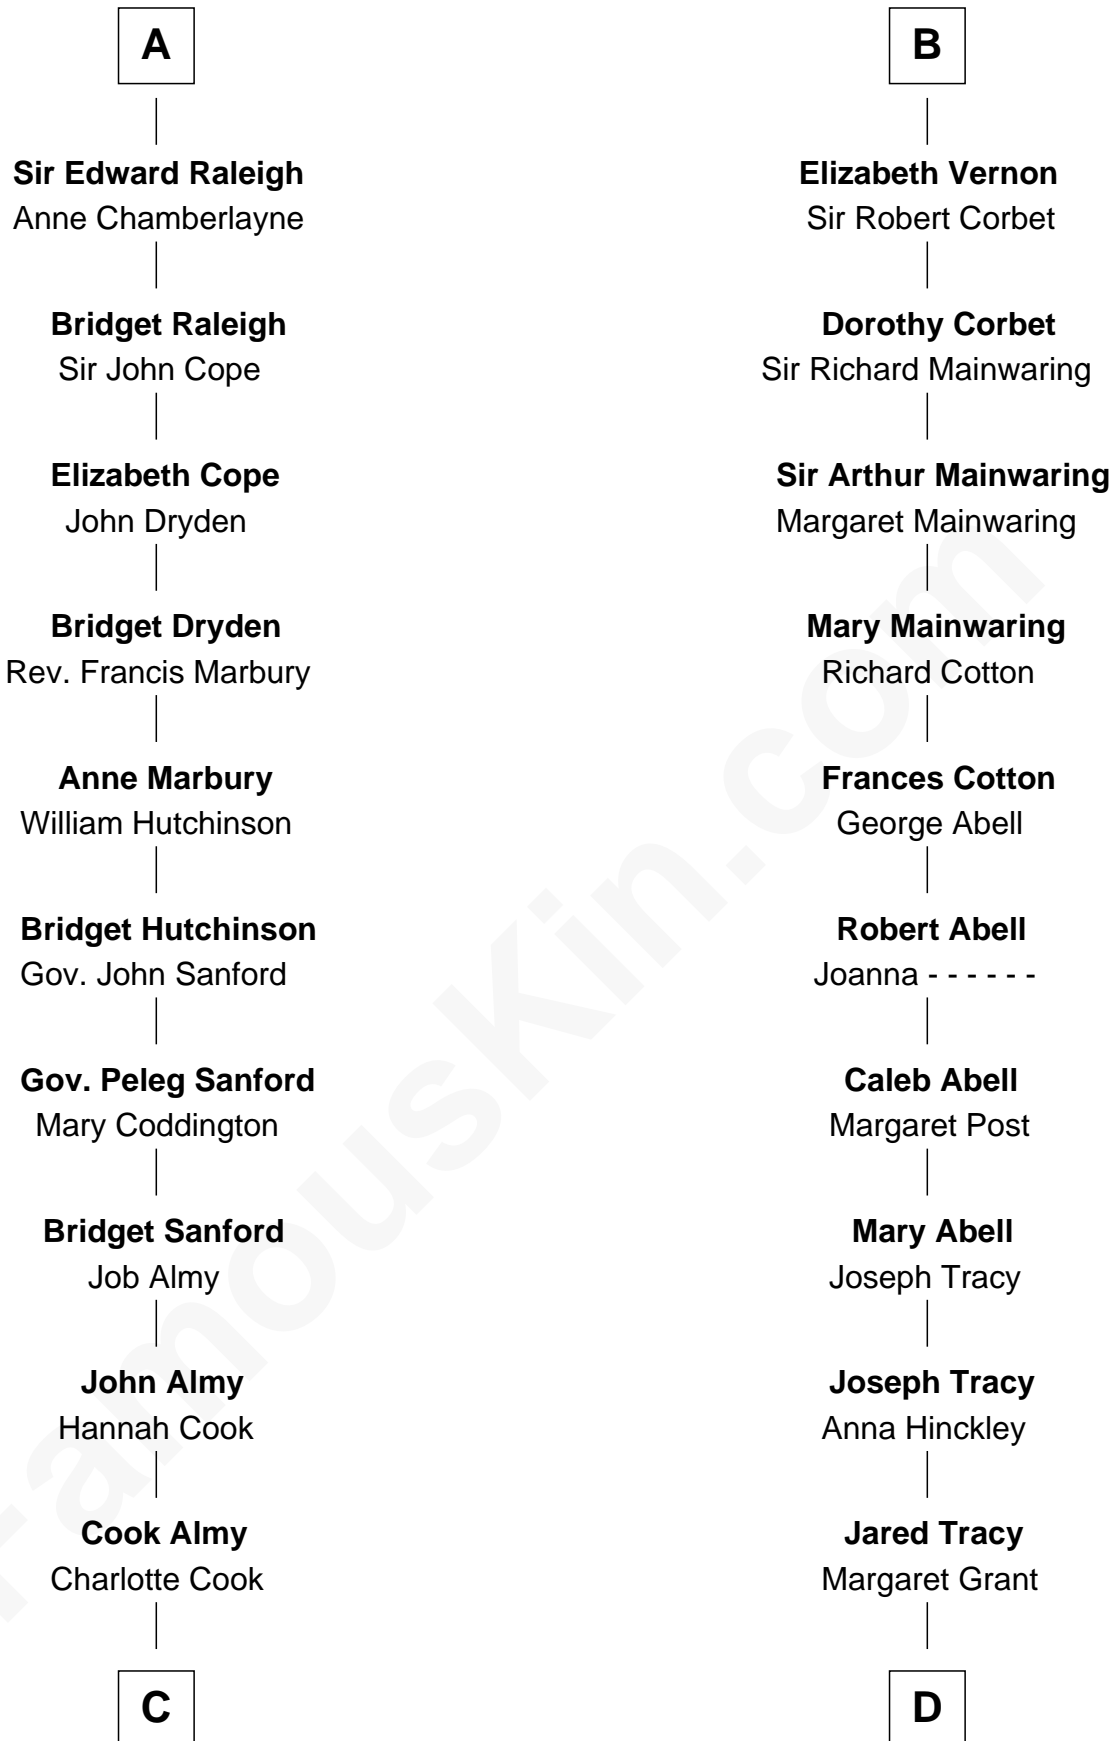

FamousKin.com Relationship Chart of

Marilyn Monroe

Actress, Model, and Singer

21st cousin of

Henry Sturgis Morgan

Co-Founder of Morgan Stanley

Richard Fitzalan

Alice de Saluzzo

Alice de Warenne

Richard Fitzalan

Eleanor Plantagenet

Sir Richard Fitzalan

Elizabeth de Bohun

Joan Fitzalan

Sir William Beauchamp

Joan Beauchamp

James Butler

Elizabeth Butler

John Talbot

Ann Talbot

Sir Henry Vernon

B

C

Samuel Elam Almy

Susan Bateman

Susan Bateman Almy

Charles Adams Gifford

Frederick Almy Gifford

Elizabeth Easton Tennant

Charles Stanley Gifford

Gladys Pearl Monroe

Marilyn Monroe