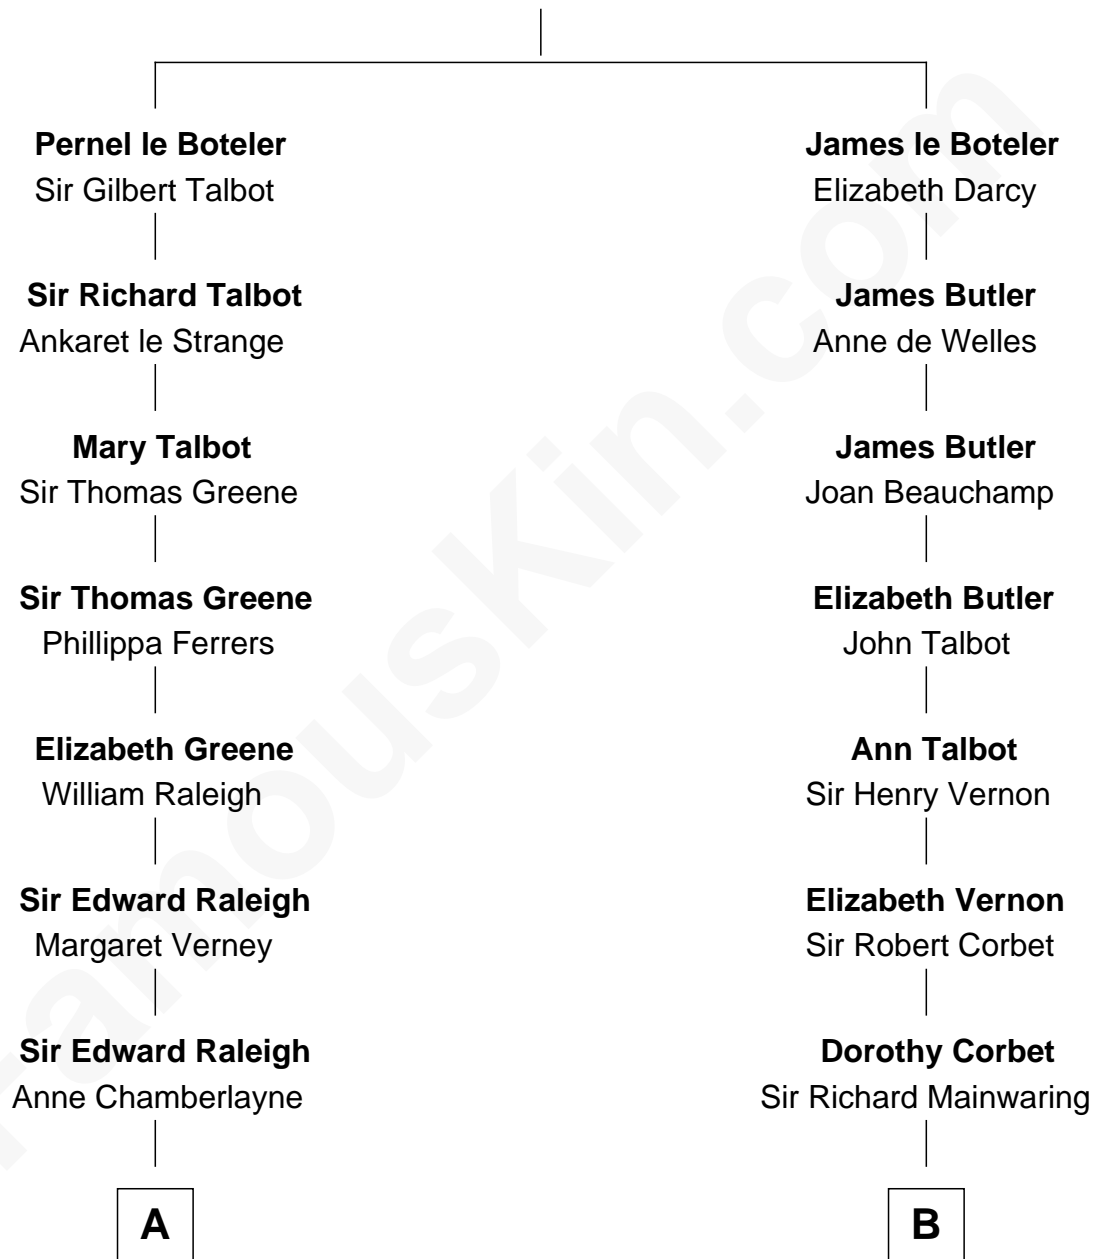

FamousKin.com

Relationship Chart of

Marilyn Monroe

Actress, Model, and Singer

19th cousin 1 time removed of

Henry Sturgis Morgan

Co-Founder of Morgan Stanley

Sir James le Boteler

Eleanor de Bohun

C

Susan Bateman Almy
Charles Adams Gifford

Frederick Almy Gifford
Elizabeth Easton Tennant

Charles Stanley Gifford
Gladys Pearl Monroe

Marilyn Monroe
Actress, Model, and Singer

D

Frances Louisa Tracy
John Pierpont Morgan