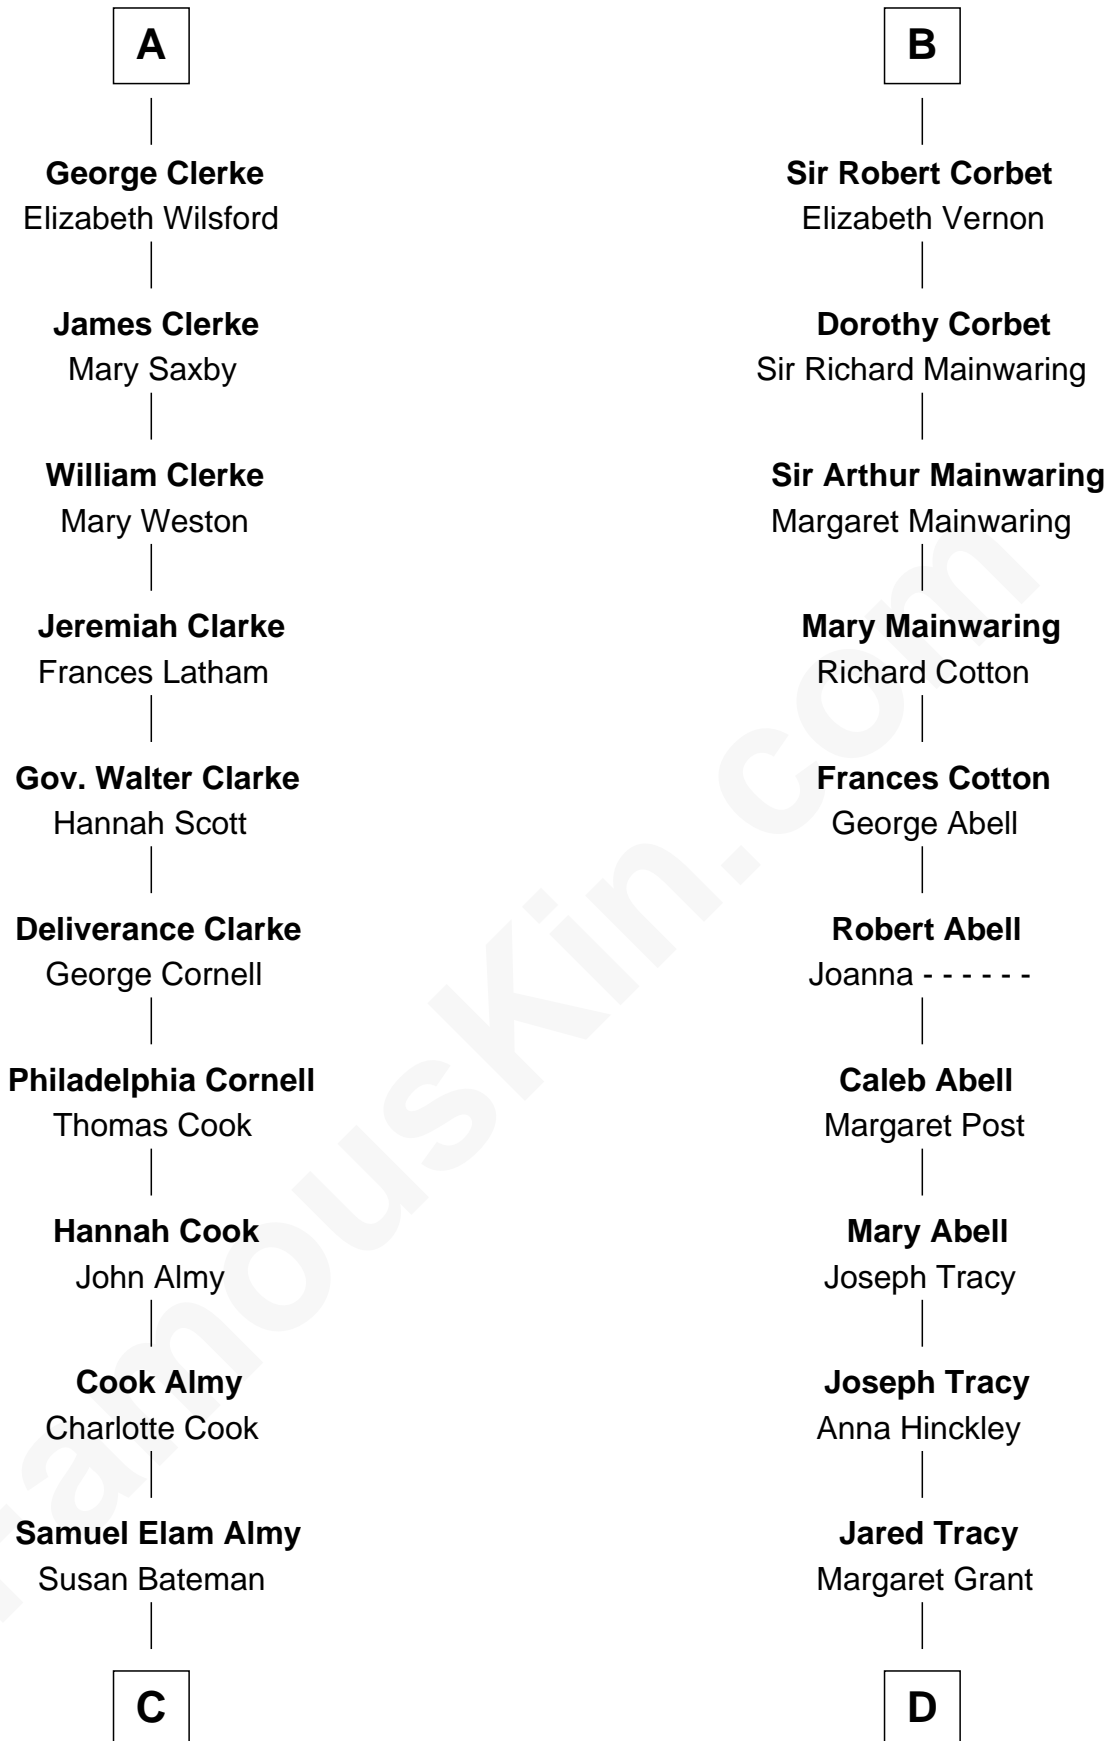

FamousKin.com Relationship Chart of

Marilyn Monroe

Actress, Model, and Singer

20th cousin of

J.P. Morgan, Jr.

American Banker and Philanthropist

Sir Thebaud de Verdun

*with wife
Elizabeth de Clare*

Elizabeth Bromwich

Sir Thomas Ferrers

Elizabeth Freville

Sir Walter Devereux

Elizabeth Merbery

Sir Henry Ferrers

Margaret Heckstall

Sir Walter Devereux

Anne Ferrers

Elizabeth Ferrers

James Clerke

Elizabeth Devereux

Sir Richard Corbet

A

B

C

Susan Bateman Almy
Charles Adams Gifford

Frederick Almy Gifford
Elizabeth Easton Tennant

Charles Stanley Gifford
Gladys Pearl Monroe

Marilyn Monroe
Actress, Model, and Singer

D

William Gedney Tracy
Rachel Huntington