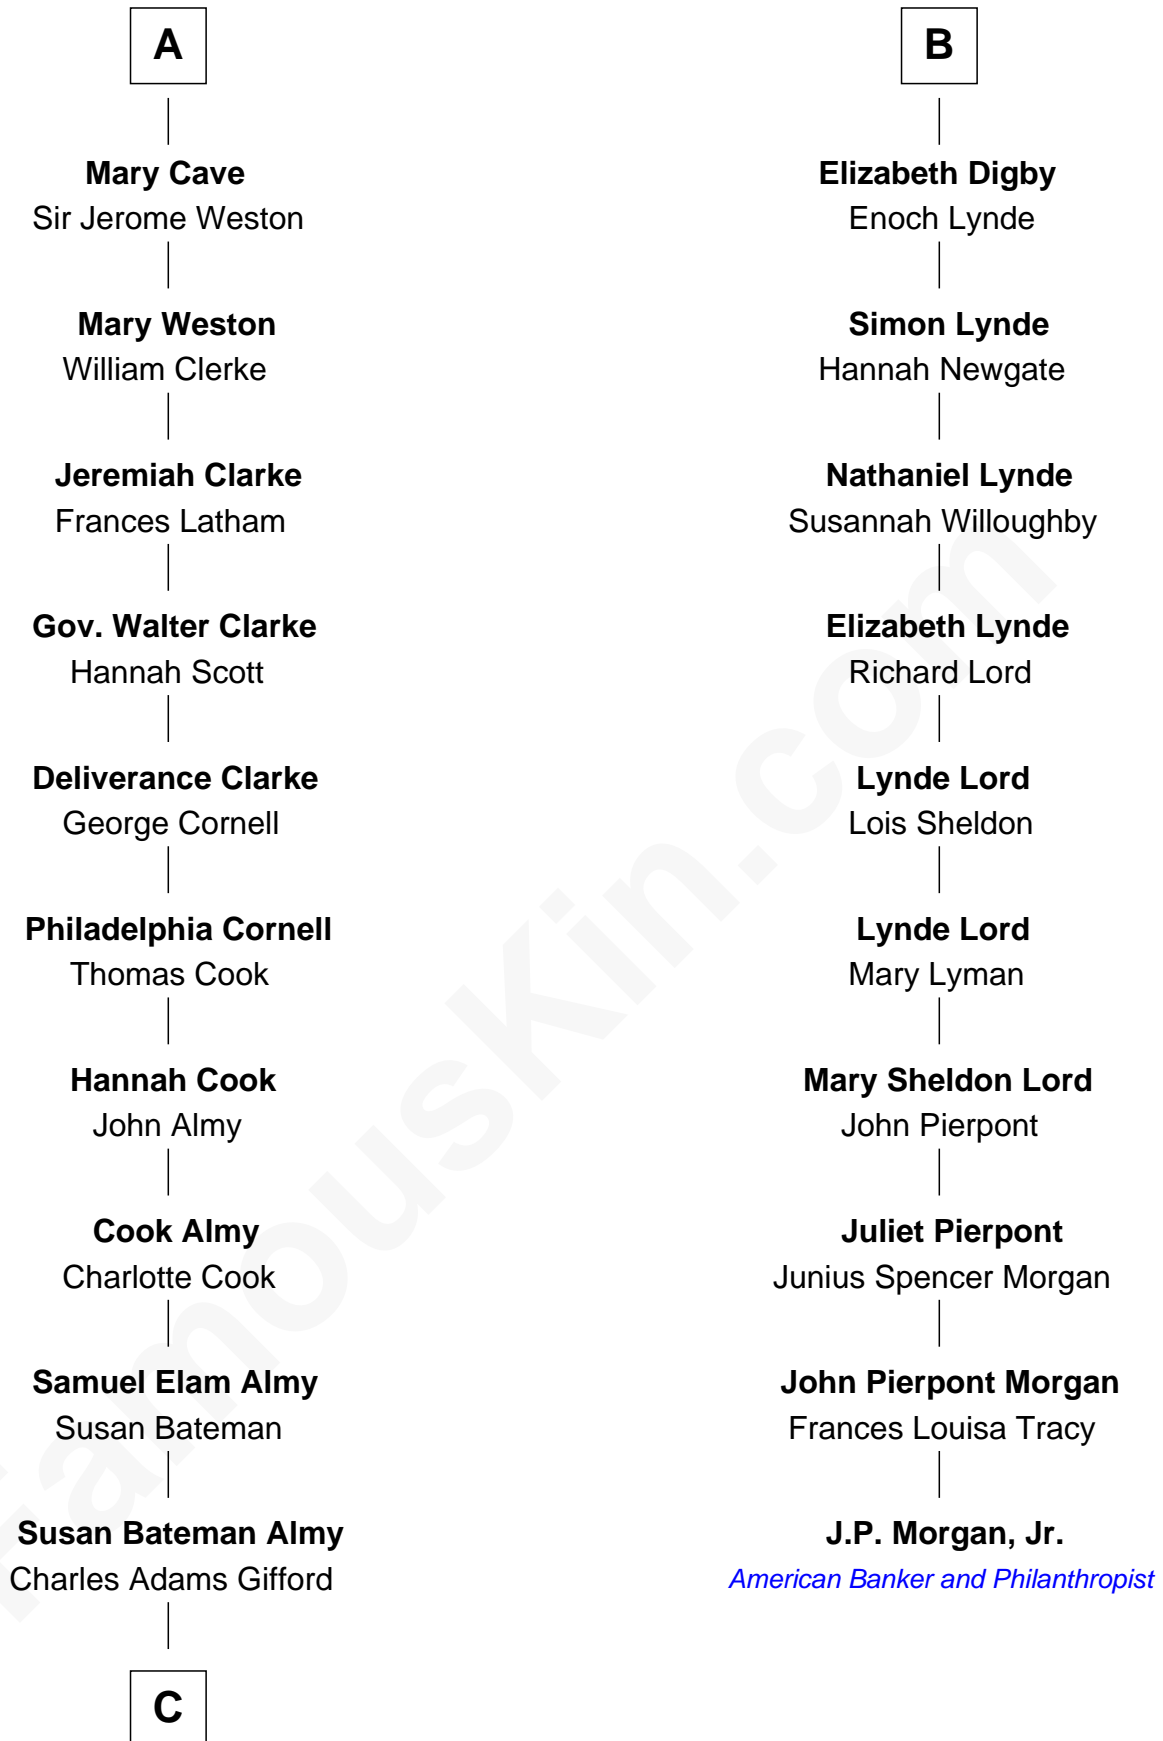

# FamousKin.com Relationship Chart of

**Marilyn Monroe**

*Actress, Model, and Singer*

16th cousin 3 times removed of

**J.P. Morgan, Jr.**

*American Banker and Philanthropist*

**Sir Reynold de Grey**

Eleanor le Strange

**C**

—  
**Frederick Almy Gifford**  
Elizabeth Easton Tennant

—  
**Charles Stanley Gifford**  
Gladys Pearl Monroe

—  
**Marilyn Monroe**  
*Actress, Model, and Singer*

FamousKin.com