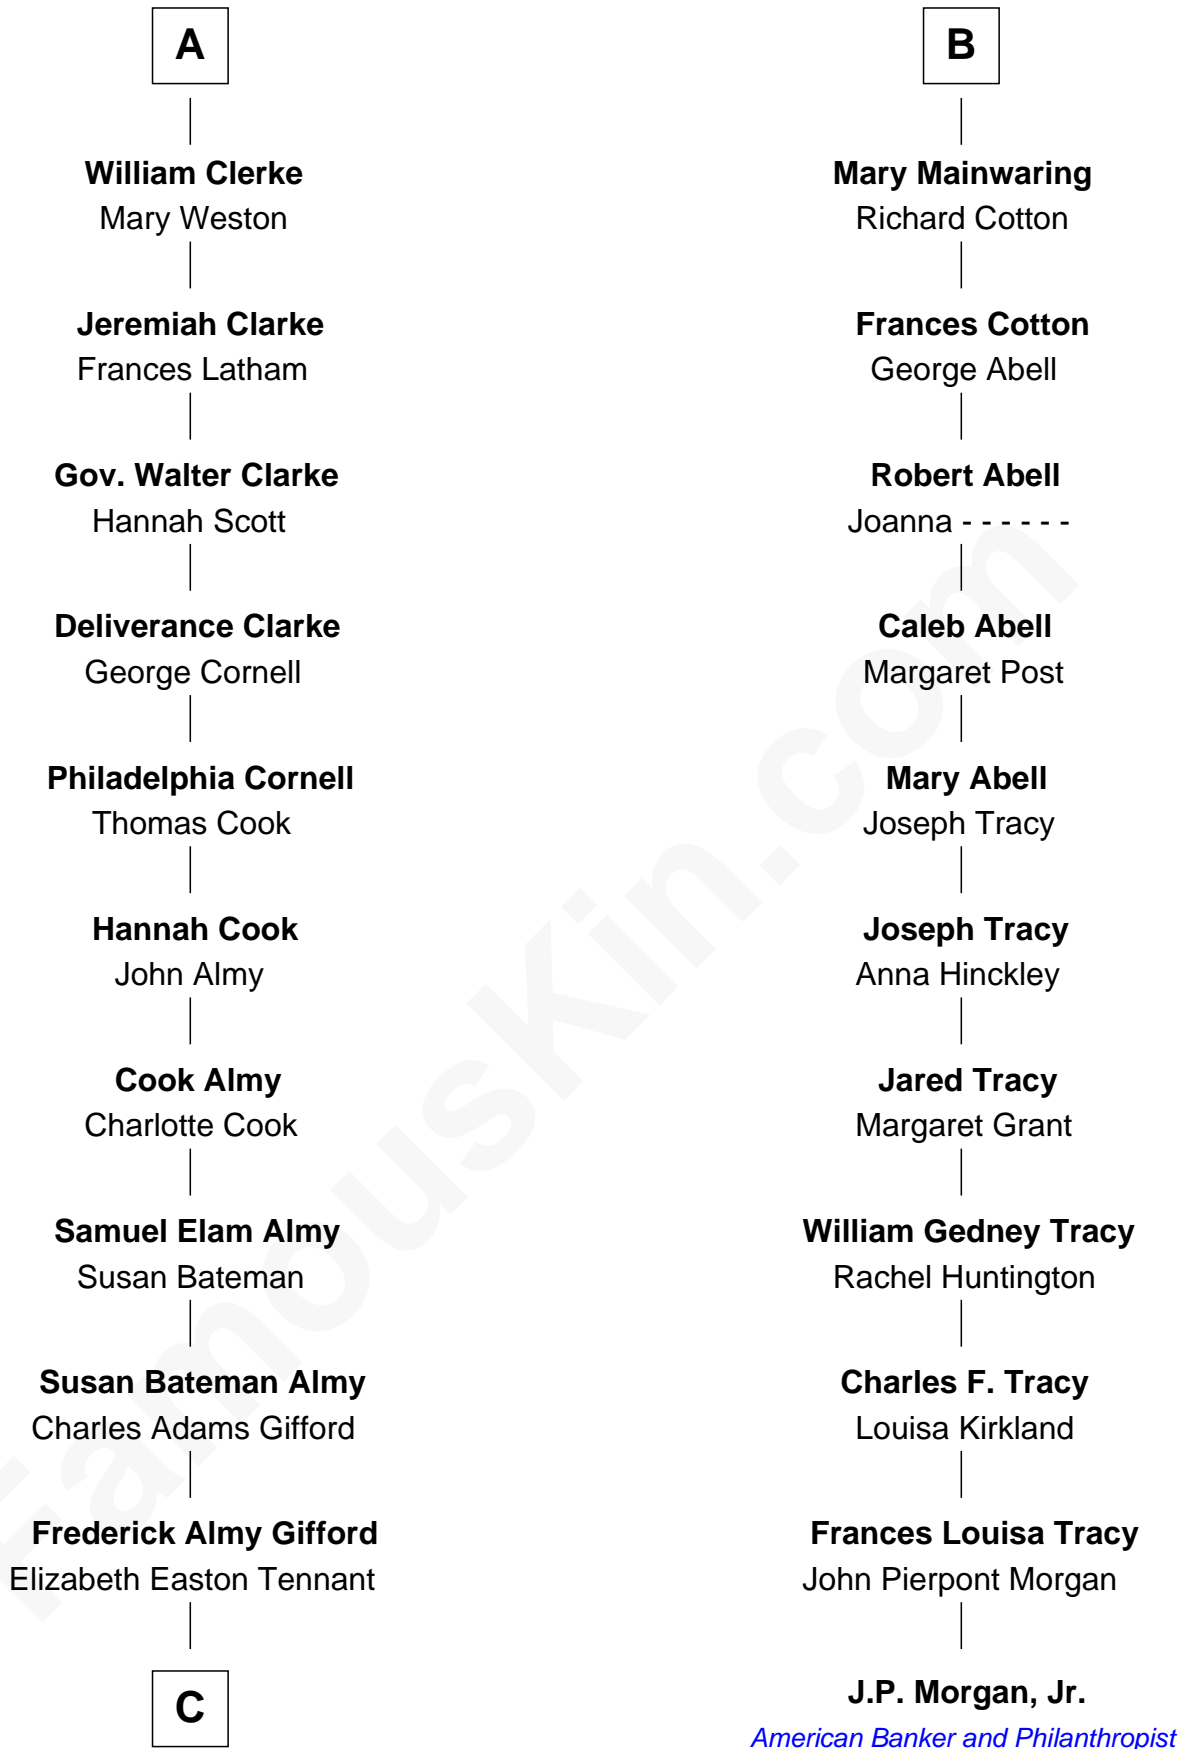

FamousKin.com Relationship Chart of

Marilyn Monroe

Actress, Model, and Singer

17th cousin 1 time removed of

J.P. Morgan, Jr.

American Banker and Philanthropist

John de Welles

Maud de Roos

Sir Robert Corbet

Dorothy Corbet

Sir Richard Mainwaring

Sir Arthur Mainwaring

Margaret Mainwaring

B

C

Charles Stanley Gifford

Gladys Pearl Monroe

Marilyn Monroe

Actress, Model, and Singer

FamousKin.com