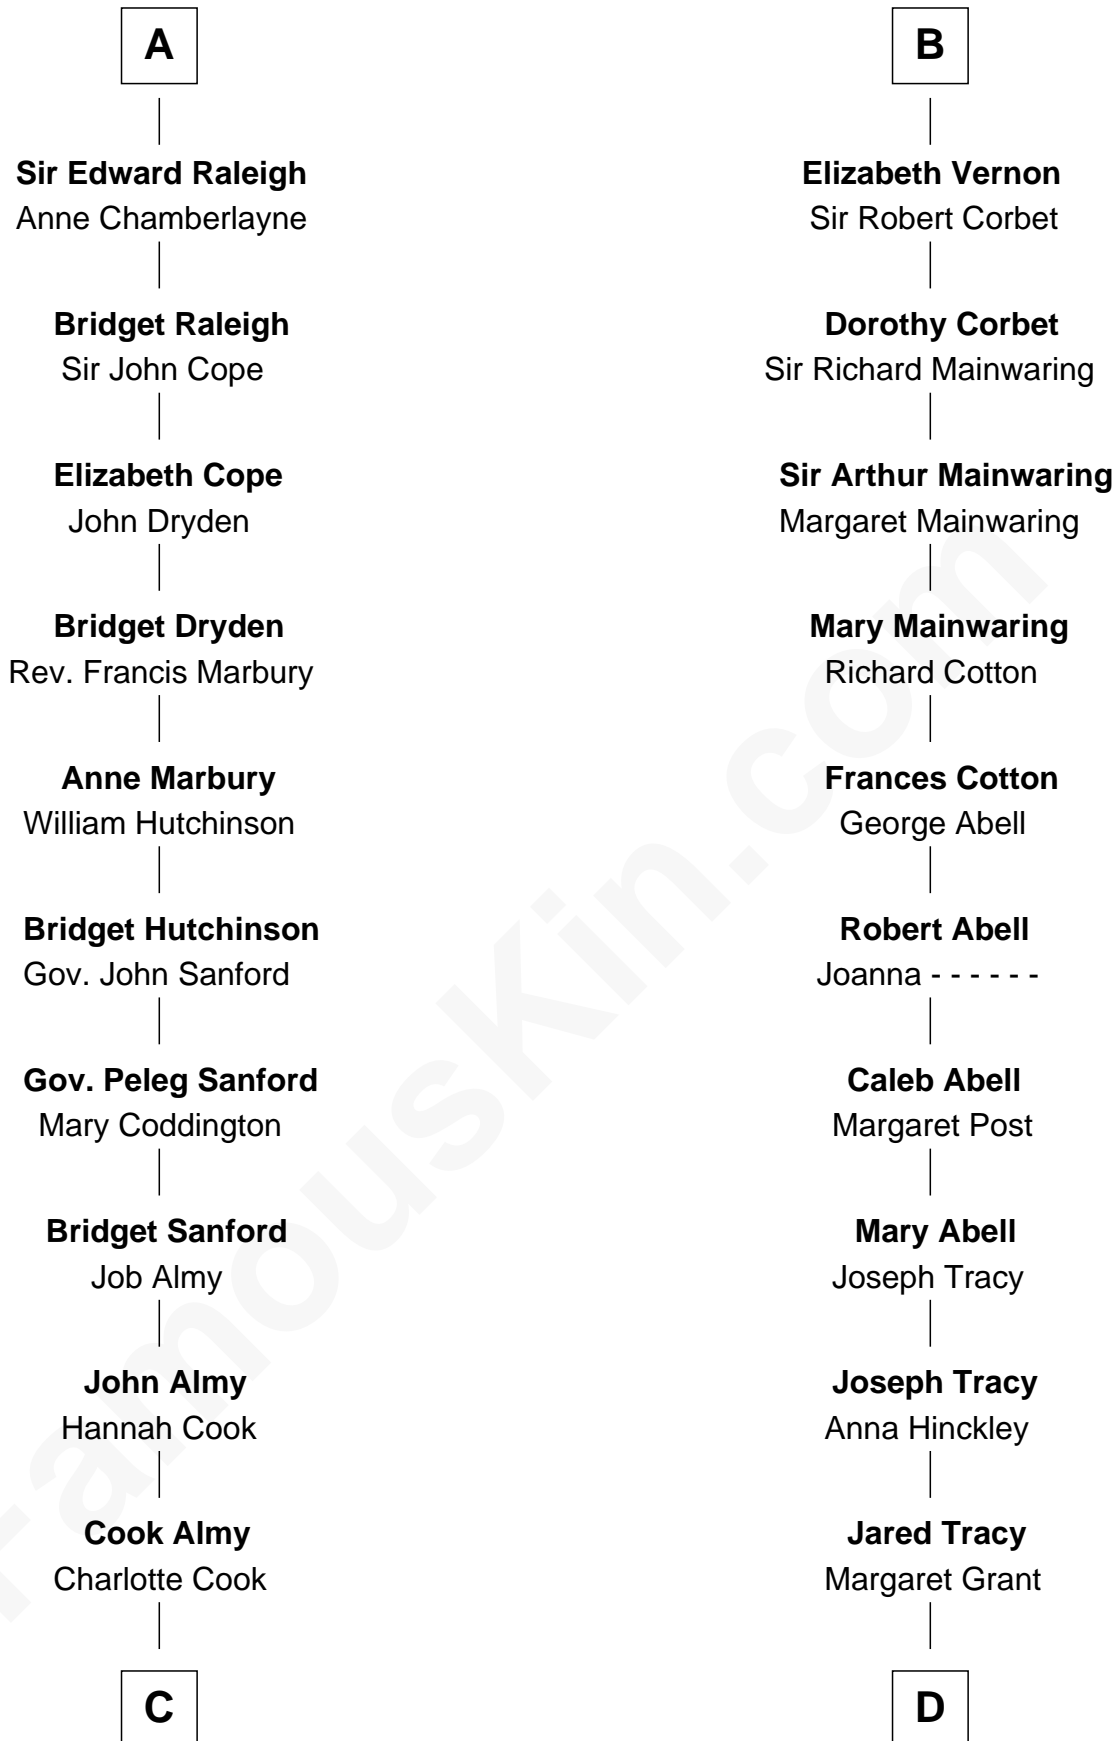

FamousKin.com Relationship Chart of

Marilyn Monroe

Actress, Model, and Singer

20th cousin 1 time removed of

J.P. Morgan, Jr.

American Banker and Philanthropist

Richard Fitzalan

Alice de Saluzzo

Alice de Warenne

Richard Fitzalan

Eleanor Plantagenet

Sir Richard Fitzalan

Elizabeth de Bohun

Joan Fitzalan

Sir William Beauchamp

Joan Beauchamp

James Butler

Elizabeth Butler

John Talbot

Ann Talbot

Sir Henry Vernon

B

C

Samuel Elam Almy

Susan Bateman

Susan Bateman Almy

Charles Adams Gifford

Frederick Almy Gifford

Elizabeth Easton Tennant

Charles Stanley Gifford

Gladys Pearl Monroe

Marilyn Monroe