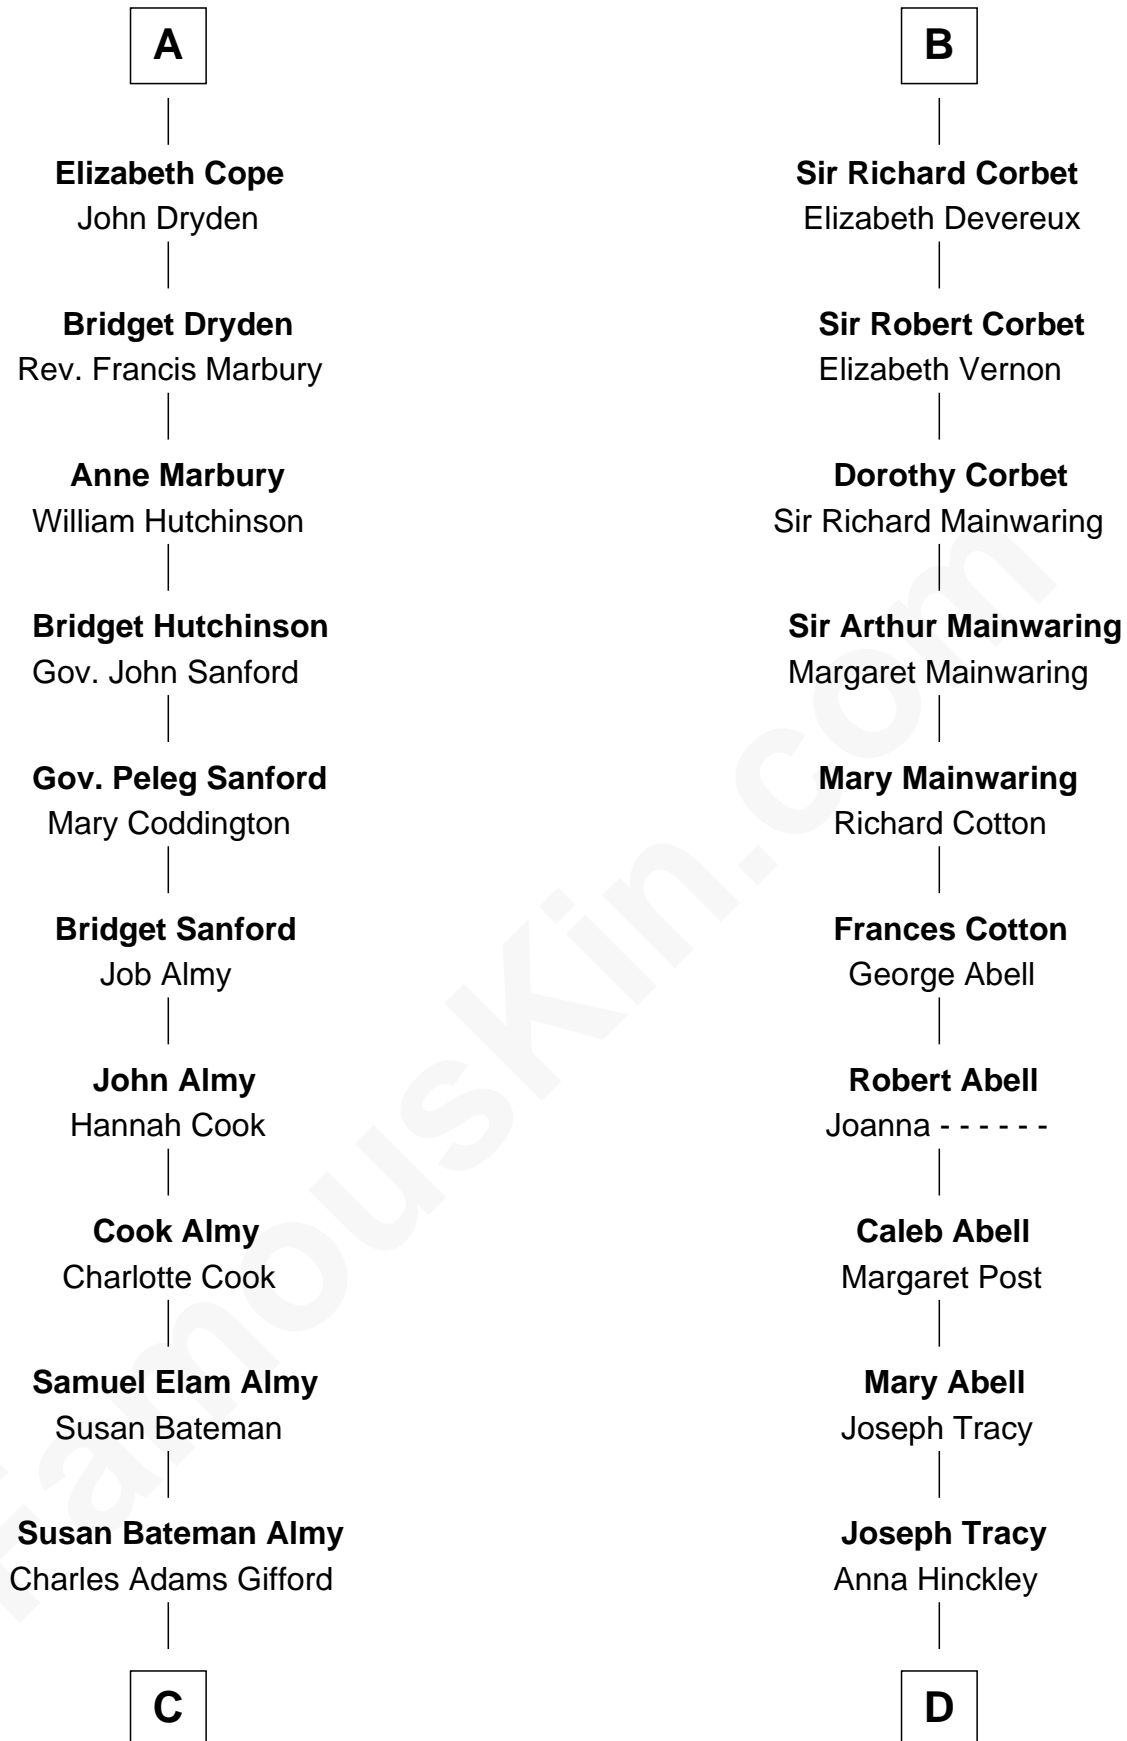

FamousKin.com Relationship Chart of

Marilyn Monroe

Actress, Model, and Singer

19th cousin 2 times removed of

J.P. Morgan, Jr.

American Banker and Philanthropist

Sir Gilbert Talbot

Pernel le Boteler

Sir Henry de Grey

Richard Grey

Blanche de la Vache

Alice Grey

Sir William Burley

Elizabeth Burley

Sir John Hopton

Sir Walter Hopton

Joan Mortimer

Sir Thomas Hopton

Eleanor Lucy

Elizabeth Hopton

Sir Roger Corbet

B

C

Frederick Almy Gifford
Elizabeth Easton Tennant

Charles Stanley Gifford
Gladys Pearl Monroe

Marilyn Monroe
Actress, Model, and Singer

D

Jared Tracy
Margaret Grant

William Gedney Tracy
Rachel Huntington

Charles F. Tracy
Louisa Kirkland

Frances Louisa Tracy
John Pierpont Morgan