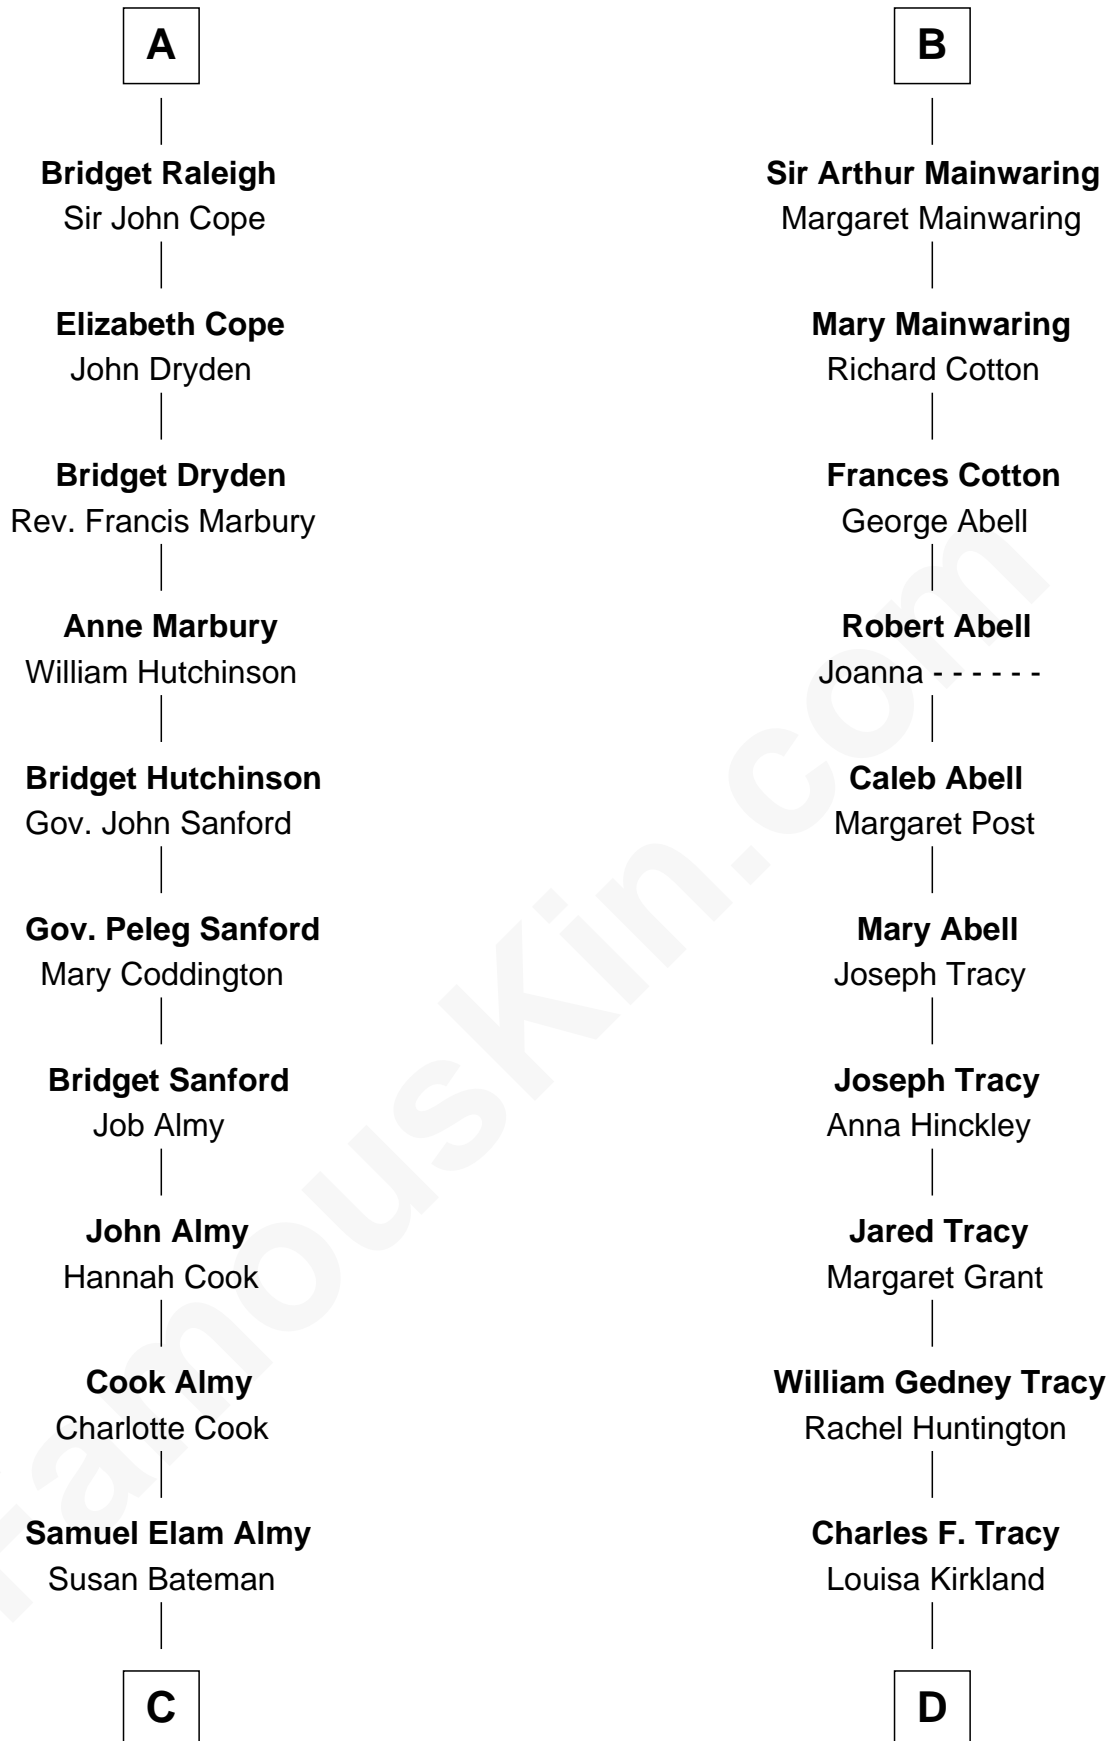

# FamousKin.com Relationship Chart of

**Marilyn Monroe**

*Actress, Model, and Singer*

18th cousin 2 times removed of

**J.P. Morgan, Jr.**

*American Banker and Philanthropist*

**C**

**Susan Bateman Almy**  
Charles Adams Gifford

**Frederick Almy Gifford**  
Elizabeth Easton Tennant

**Charles Stanley Gifford**  
Gladys Pearl Monroe

**Marilyn Monroe**  
*Actress, Model, and Singer*

**D**

**Frances Louisa Tracy**  
John Pierpont Morgan