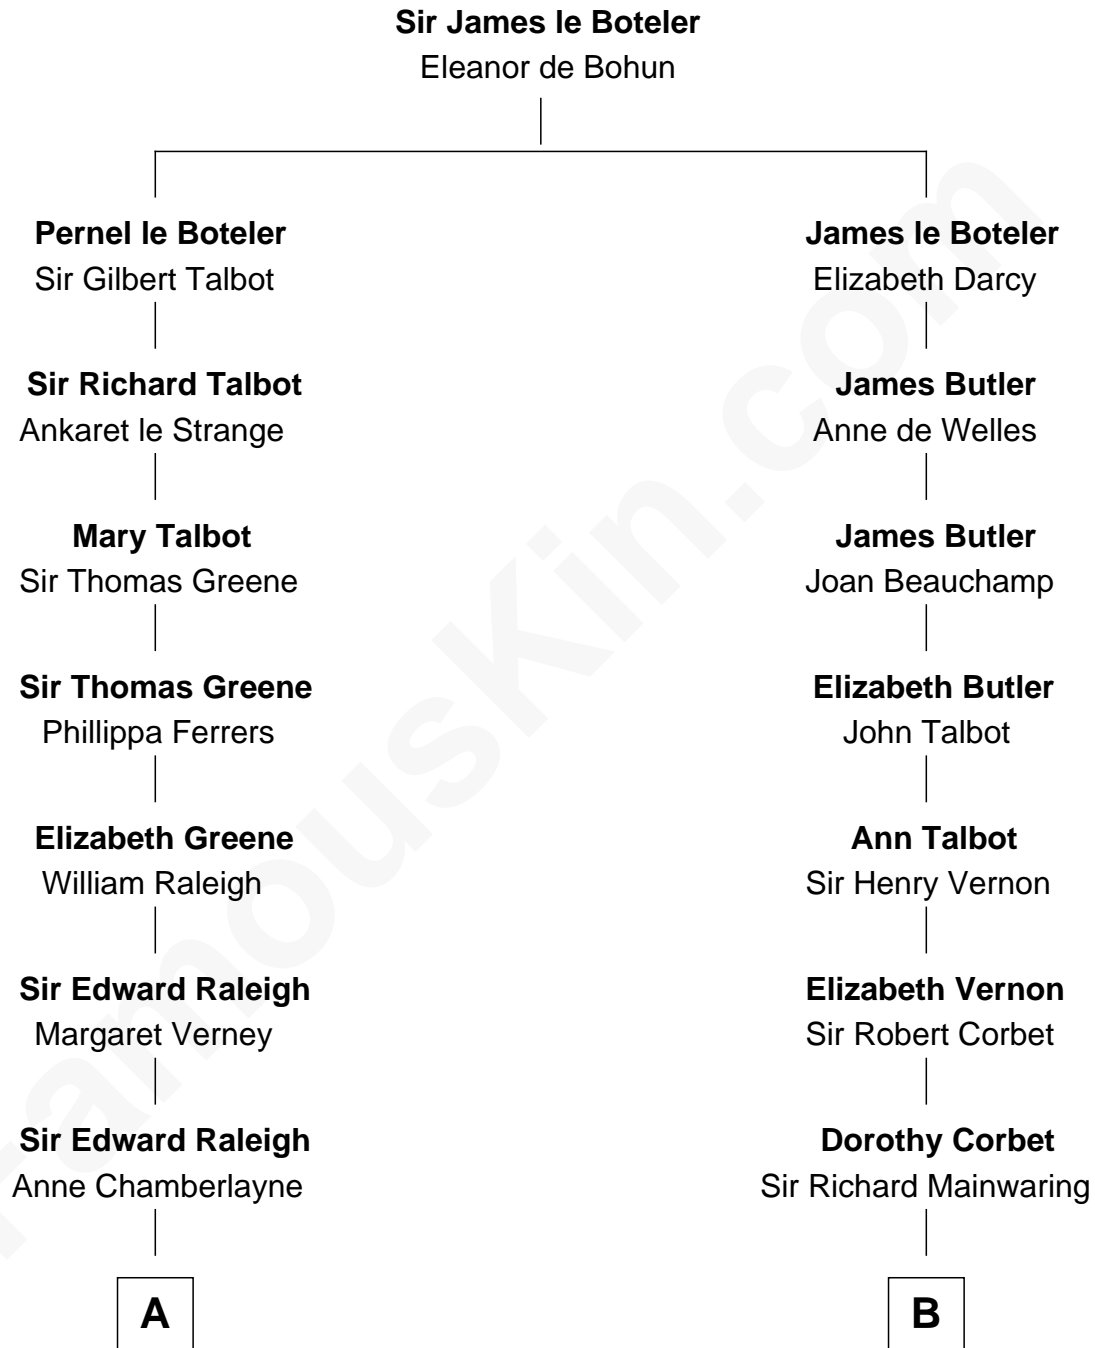

# FamousKin.com Relationship Chart of

**Marilyn Monroe**

*Actress, Model, and Singer*

18th cousin 2 times removed of

**J.P. Morgan, Jr.**

*American Banker and Philanthropist*

**C**

**Susan Bateman Almy**  
Charles Adams Gifford

**Frederick Almy Gifford**  
Elizabeth Easton Tennant

**Charles Stanley Gifford**  
Gladys Pearl Monroe

**Marilyn Monroe**  
*Actress, Model, and Singer*

**D**

**Frances Louisa Tracy**  
John Pierpont Morgan