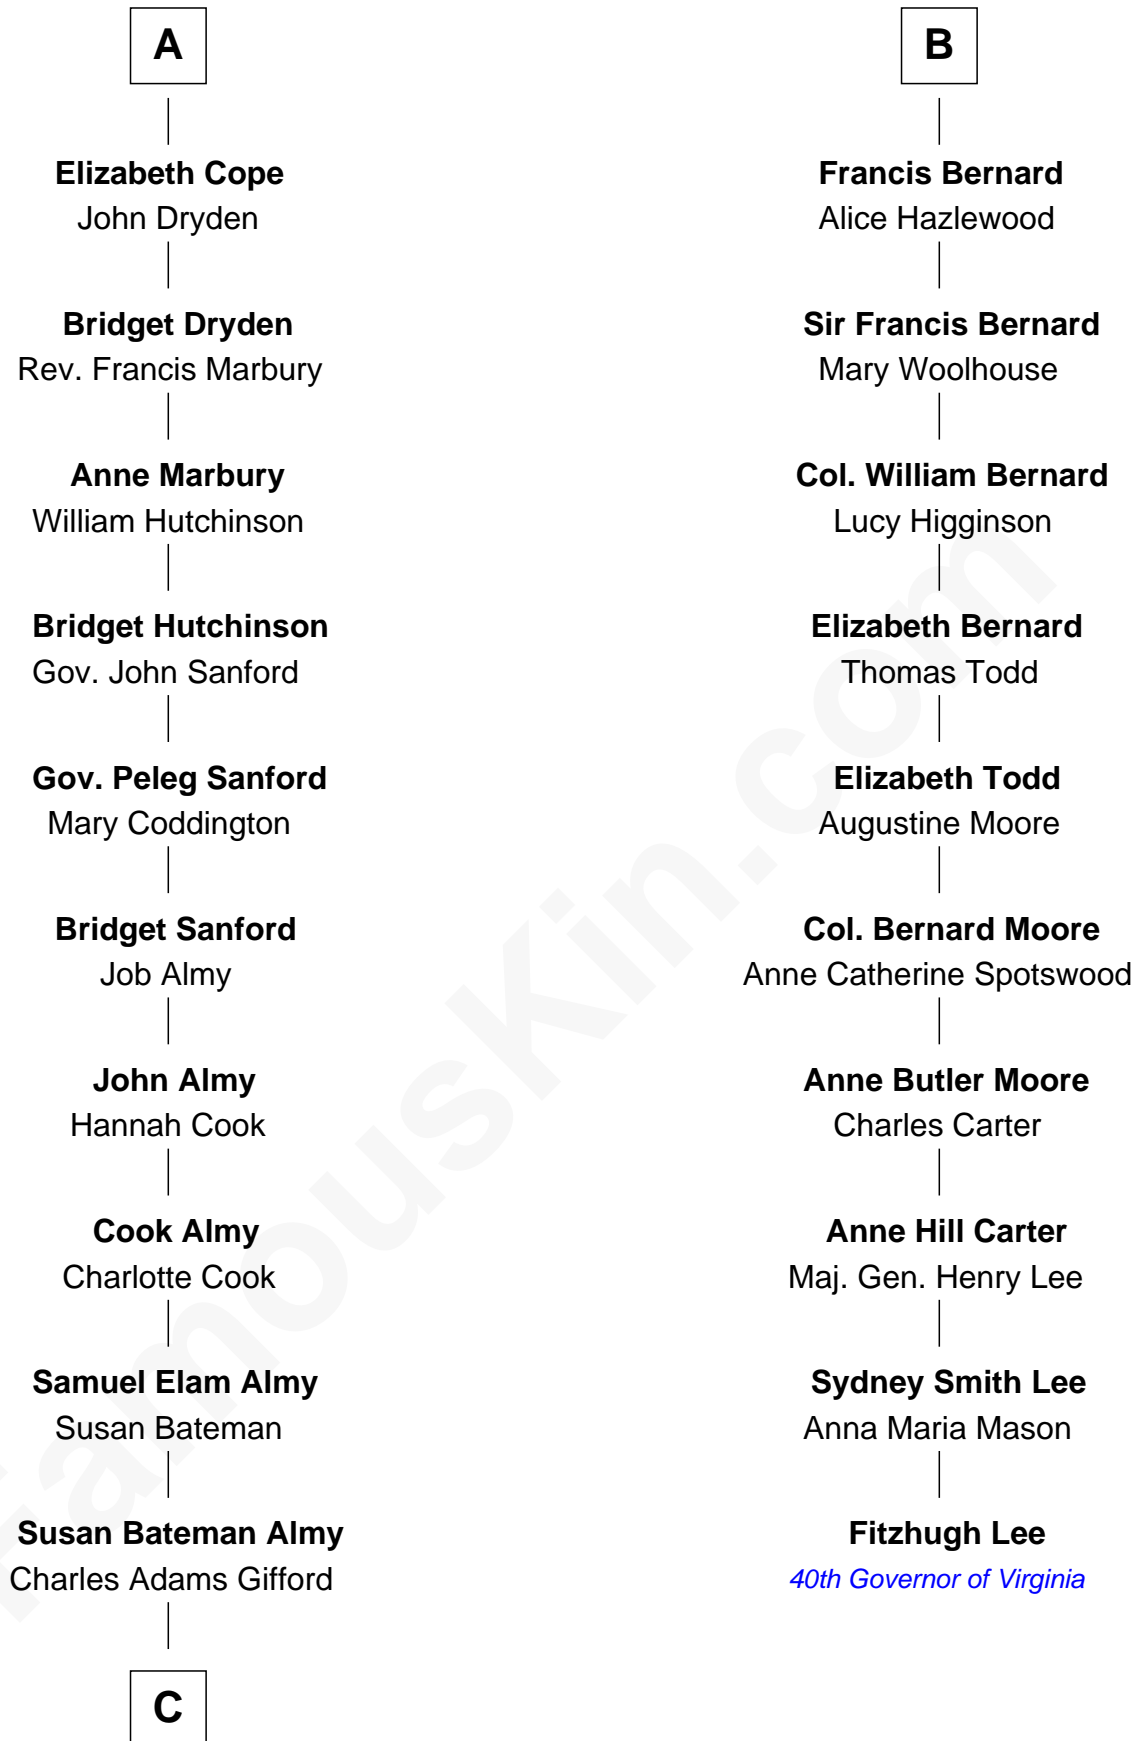

FamousKin.com Relationship Chart of

Marilyn Monroe

Actress, Model, and Singer

16th cousin 3 times removed of

Fitzhugh Lee

40th Governor of Virginia

Margaret de Audley

Ralph de Stafford

Philippa de Beauchamp

Margaret de Stafford

Sir Ralph Neville

Margaret de Neville

Sir Richard Scrope

Sir Henry le Scrope

Elizabeth le Scrope

Margaret Scrope

John Bernard

John Bernard

Margaret Daundelyn

John Bernard

Cecily Muscote

B

C

—
Frederick Almy Gifford
Elizabeth Easton Tennant

—
Charles Stanley Gifford
Gladys Pearl Monroe

—
Marilyn Monroe
Actress, Model, and Singer

FamousKin.com