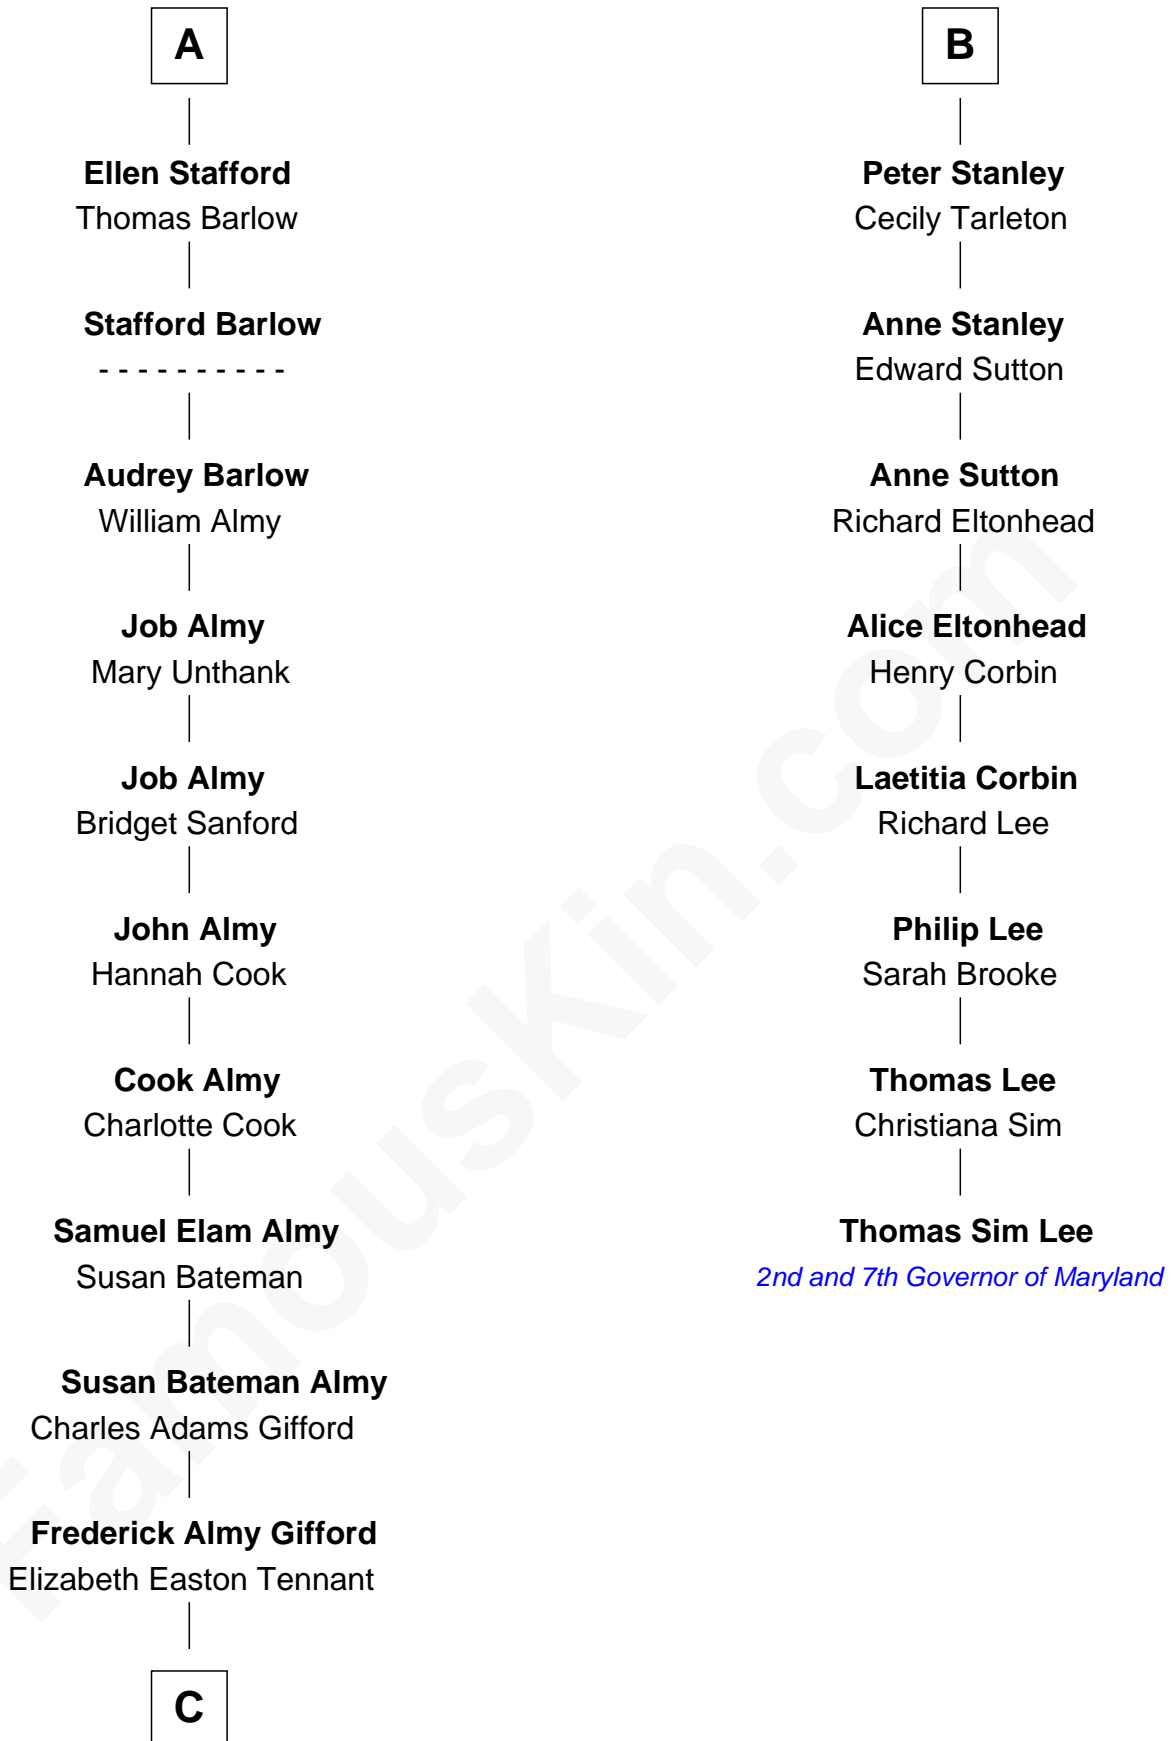

# FamousKin.com Relationship Chart of

**Marilyn Monroe**

*Actress, Model, and Singer*

14th cousin 4 times removed of

**Thomas Sim Lee**

*2nd and 7th Governor of Maryland*

**C**

Charles Stanley Gifford

Gladys Pearl Monroe

**Marilyn Monroe**

*Actress, Model, and Singer*

FamousKin.com