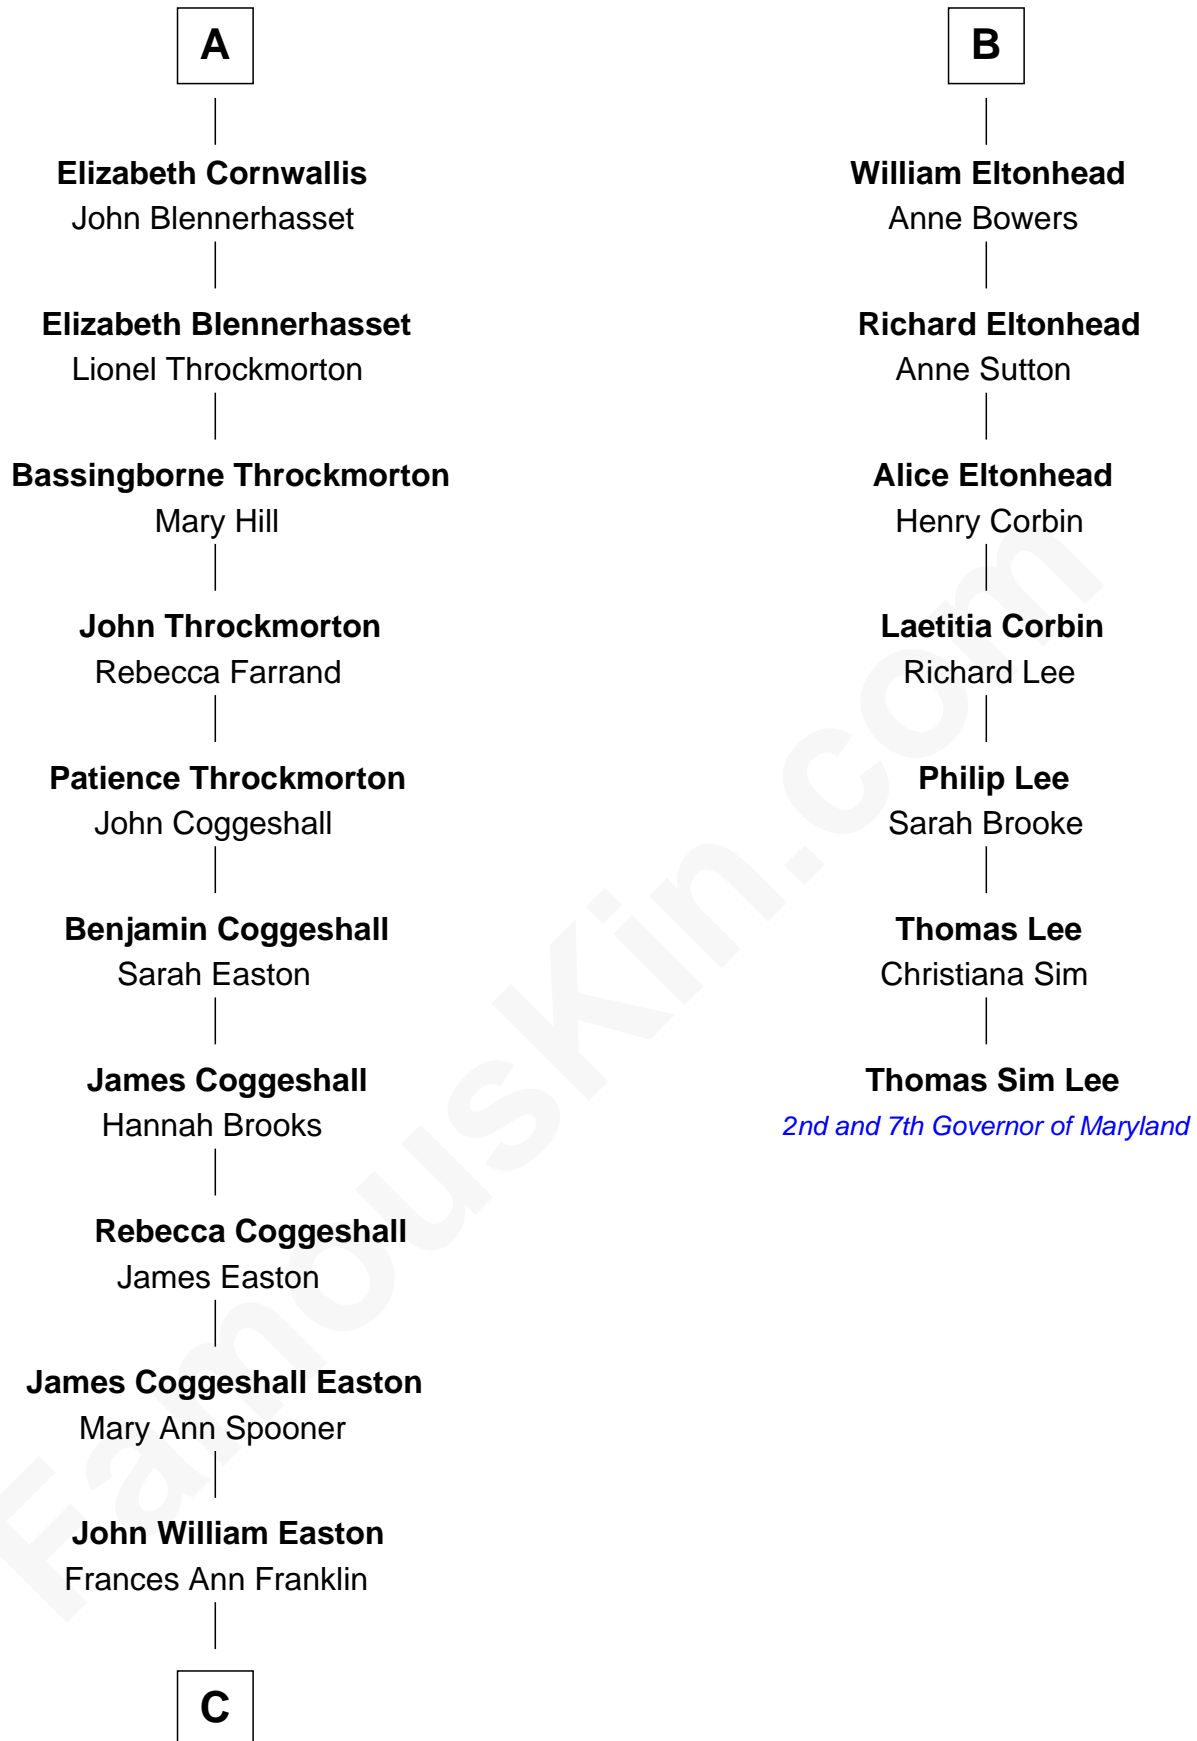

FamousKin.com Relationship Chart of

Marilyn Monroe

Actress, Model, and Singer

13th cousin 7 times removed of

Thomas Sim Lee

2nd and 7th Governor of Maryland

C

—
Elizabeth Cutting Easton

William Congdon Tennant

—
Elizabeth Easton Tennant

Frederick Almy Gifford

—
Charles Stanley Gifford

Gladys Pearl Monroe

—
Marilyn Monroe

Actress, Model, and Singer

FamousKin.com