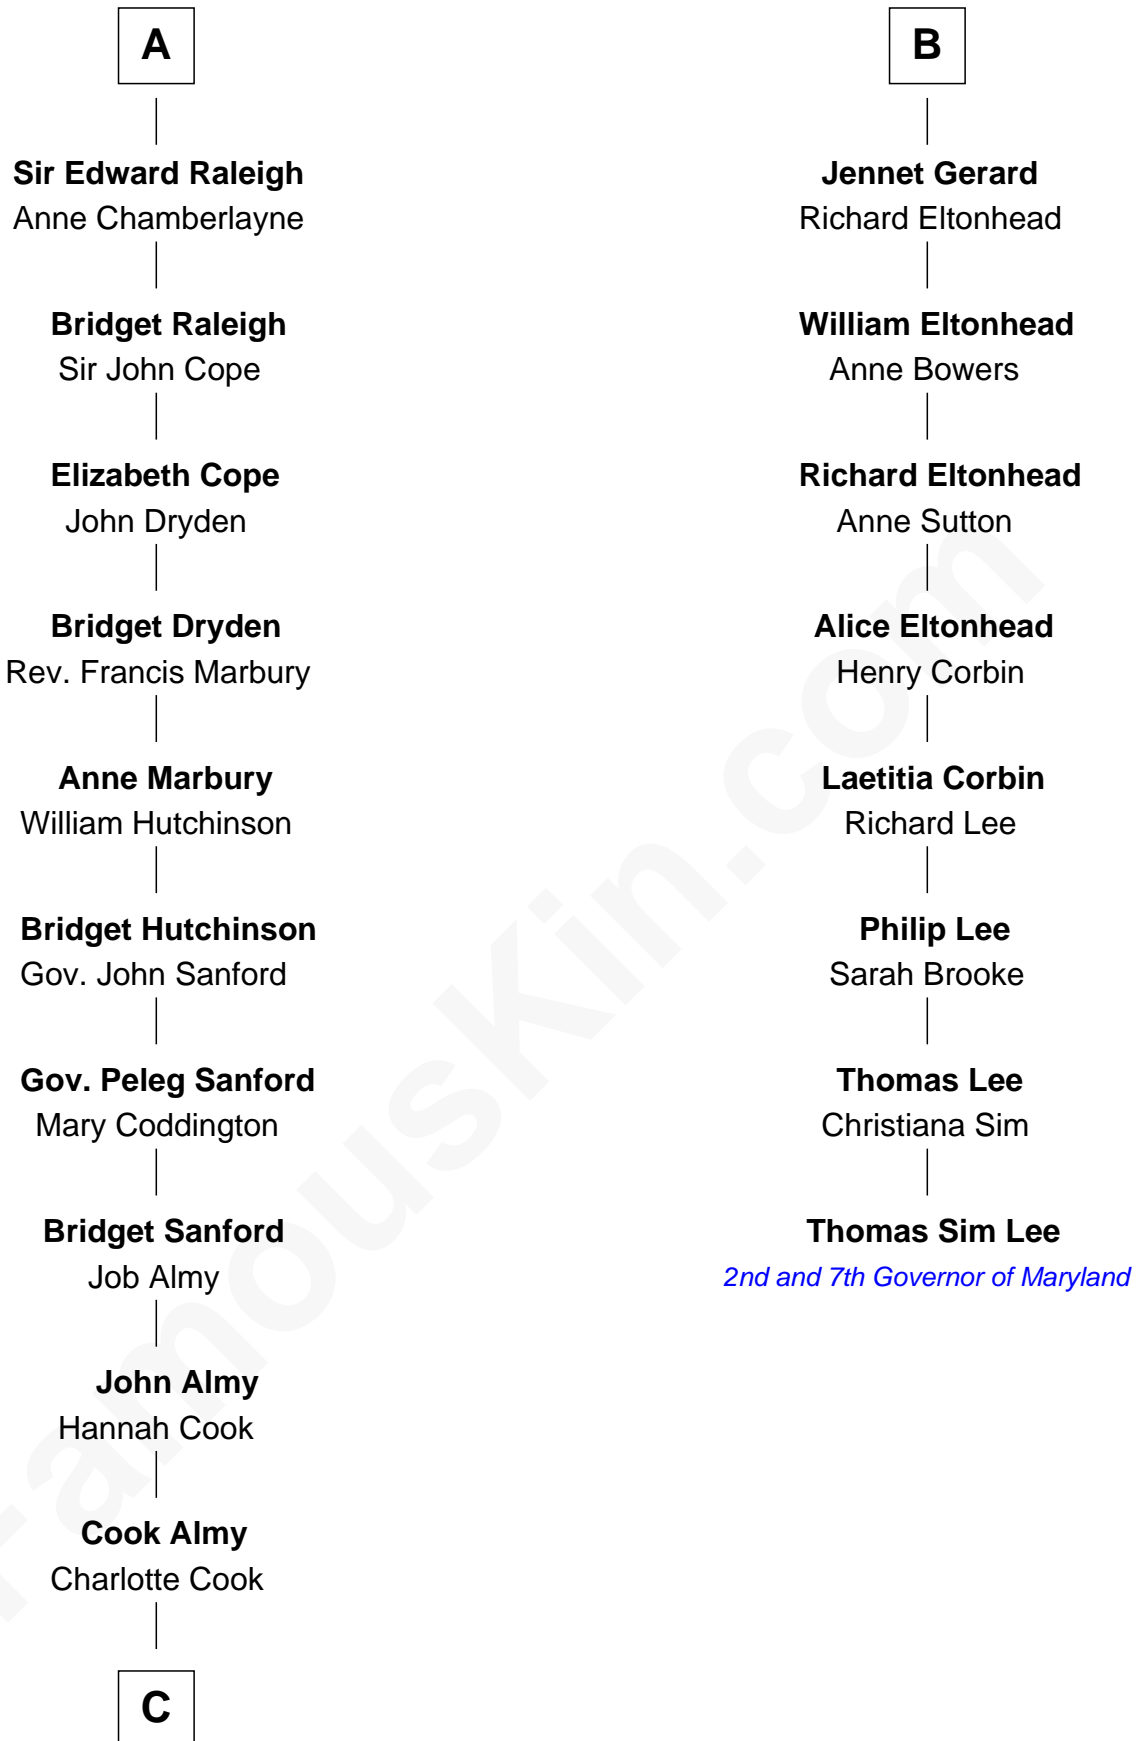

# FamousKin.com Relationship Chart of

**Marilyn Monroe**

*Actress, Model, and Singer*

14th cousin 7 times removed of

**Thomas Sim Lee**

*2nd and 7th Governor of Maryland*

**Humphrey de Bohun**

Elizabeth Plantagenet

Elizabeth de Badlesmere

**Elizabeth de Bohun**

Sir Richard Fitzalan

**Elizabeth Fitzalan**

Sir Robert Goushill

**Joan Goushill**

Sir Thomas Stanley

**Katherine Stanley**

Sir John Savage

**Dulcia Savage**

Sir Henry Bold

**Maud Bold**

Thomas Gerard

**B**

**C**

—  
**Samuel Elam Almy**

Susan Bateman

—  
**Susan Bateman Almy**

Charles Adams Gifford

—  
**Frederick Almy Gifford**

Elizabeth Easton Tennant

—  
**Charles Stanley Gifford**

Gladys Pearl Monroe

—  
**Marilyn Monroe**