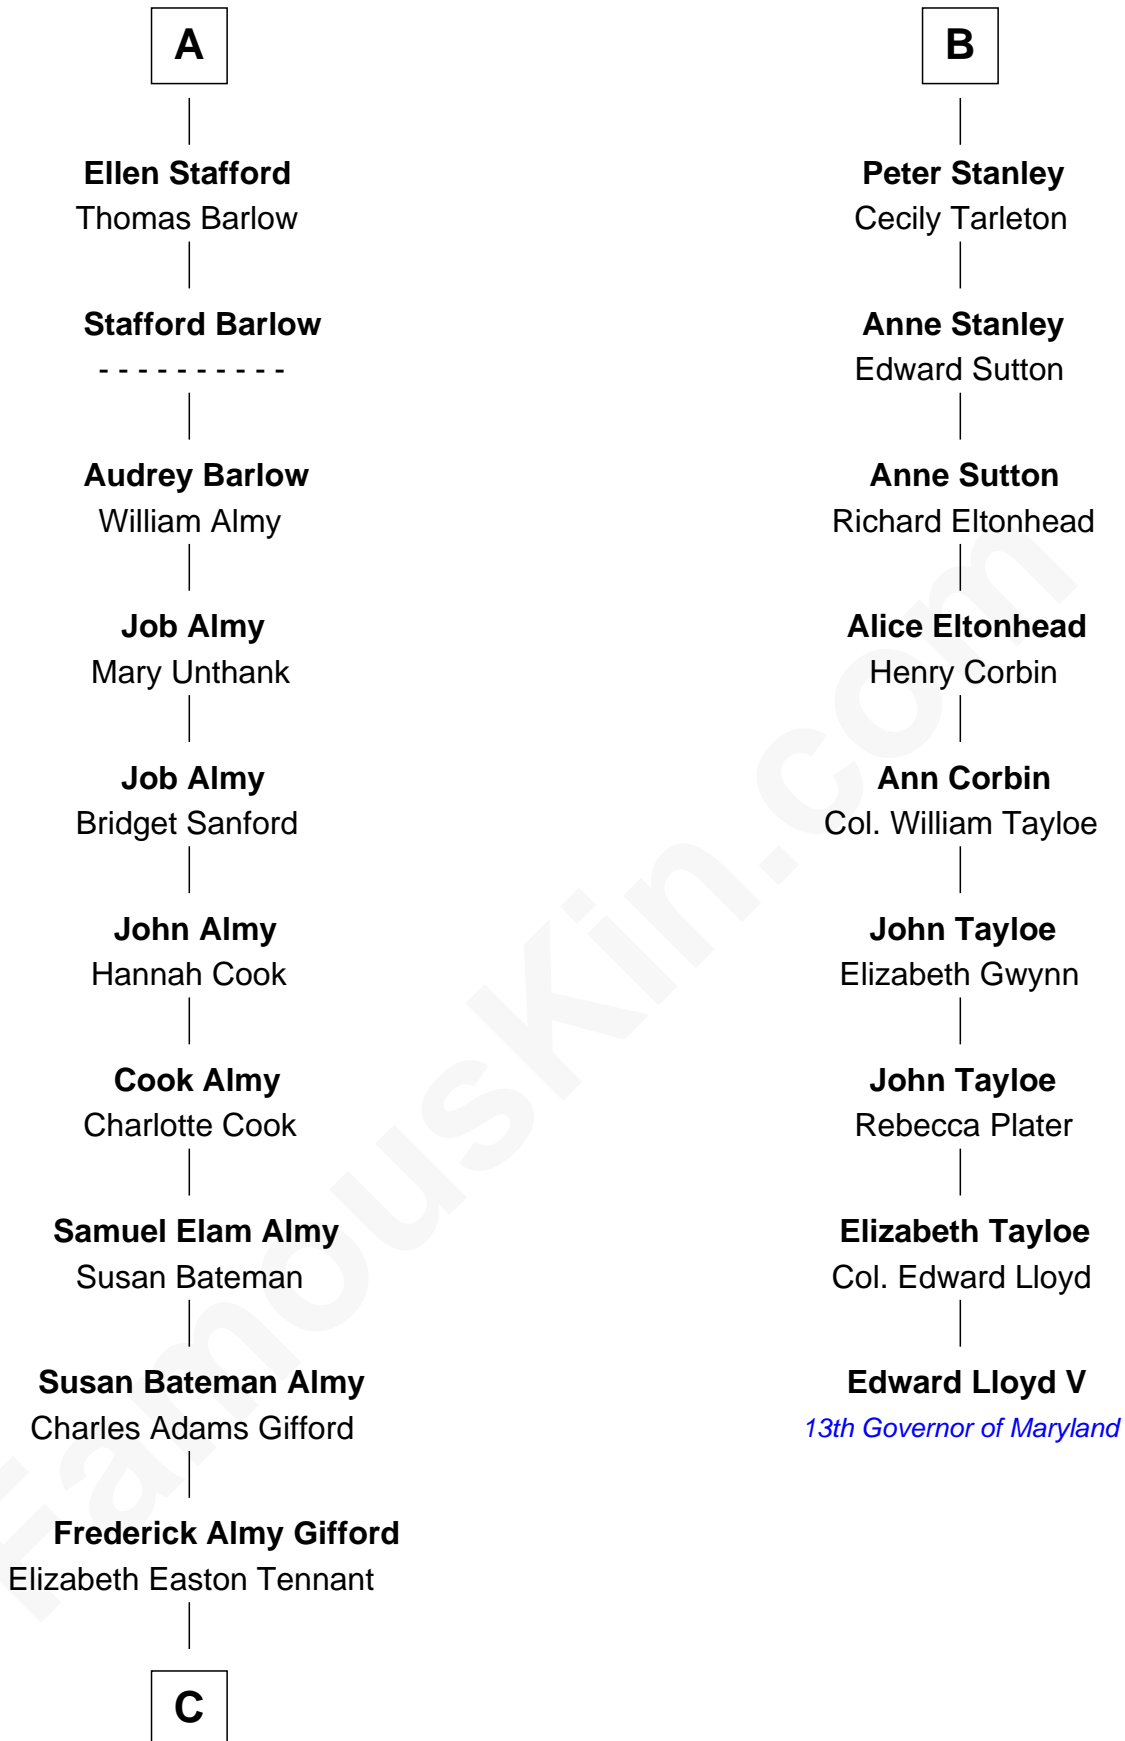

FamousKin.com Relationship Chart of

Marilyn Monroe

Actress, Model, and Singer

15th cousin 3 times removed of

Edward Lloyd V

13th Governor of Maryland

C

Charles Stanley Gifford

Gladys Pearl Monroe

Marilyn Monroe

Actress, Model, and Singer

FamousKin.com