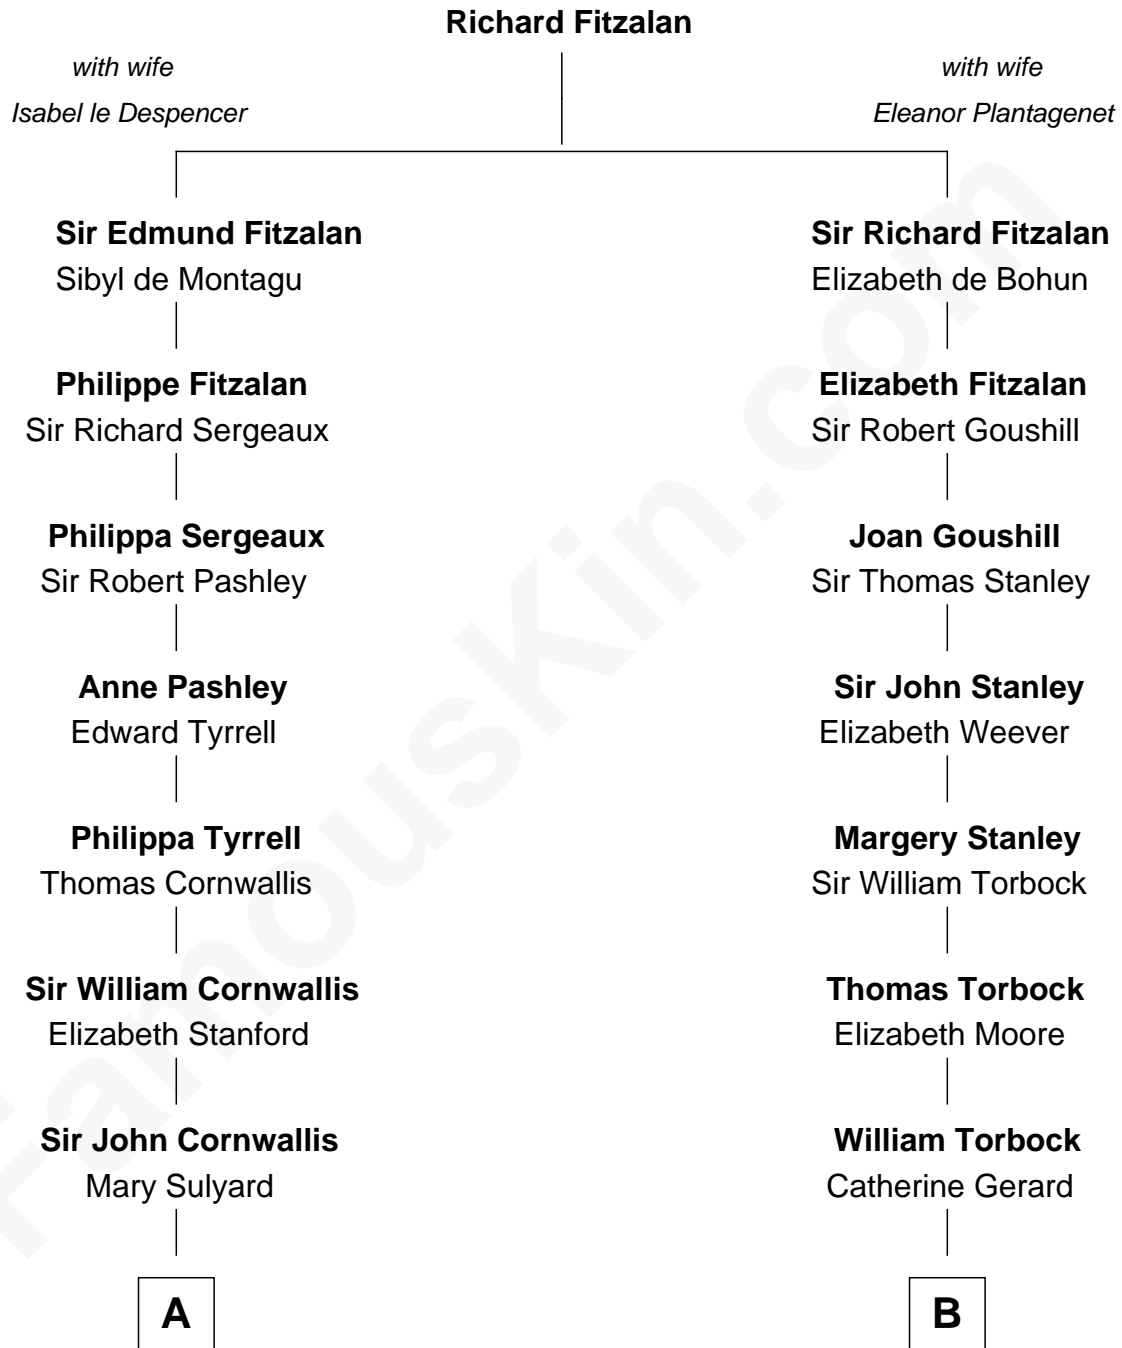

# FamousKin.com Relationship Chart of

**Marilyn Monroe**

*Actress, Model, and Singer*

16th cousin 4 times removed of

**Henry Lloyd**

*40th Governor of Maryland*

**C**

—  
**Elizabeth Cutting Easton**

William Congdon Tennant

—  
**Elizabeth Easton Tennant**

Frederick Almy Gifford

—  
**Charles Stanley Gifford**

Gladys Pearl Monroe

—  
**Marilyn Monroe**

*Actress, Model, and Singer*

FamousKin.com