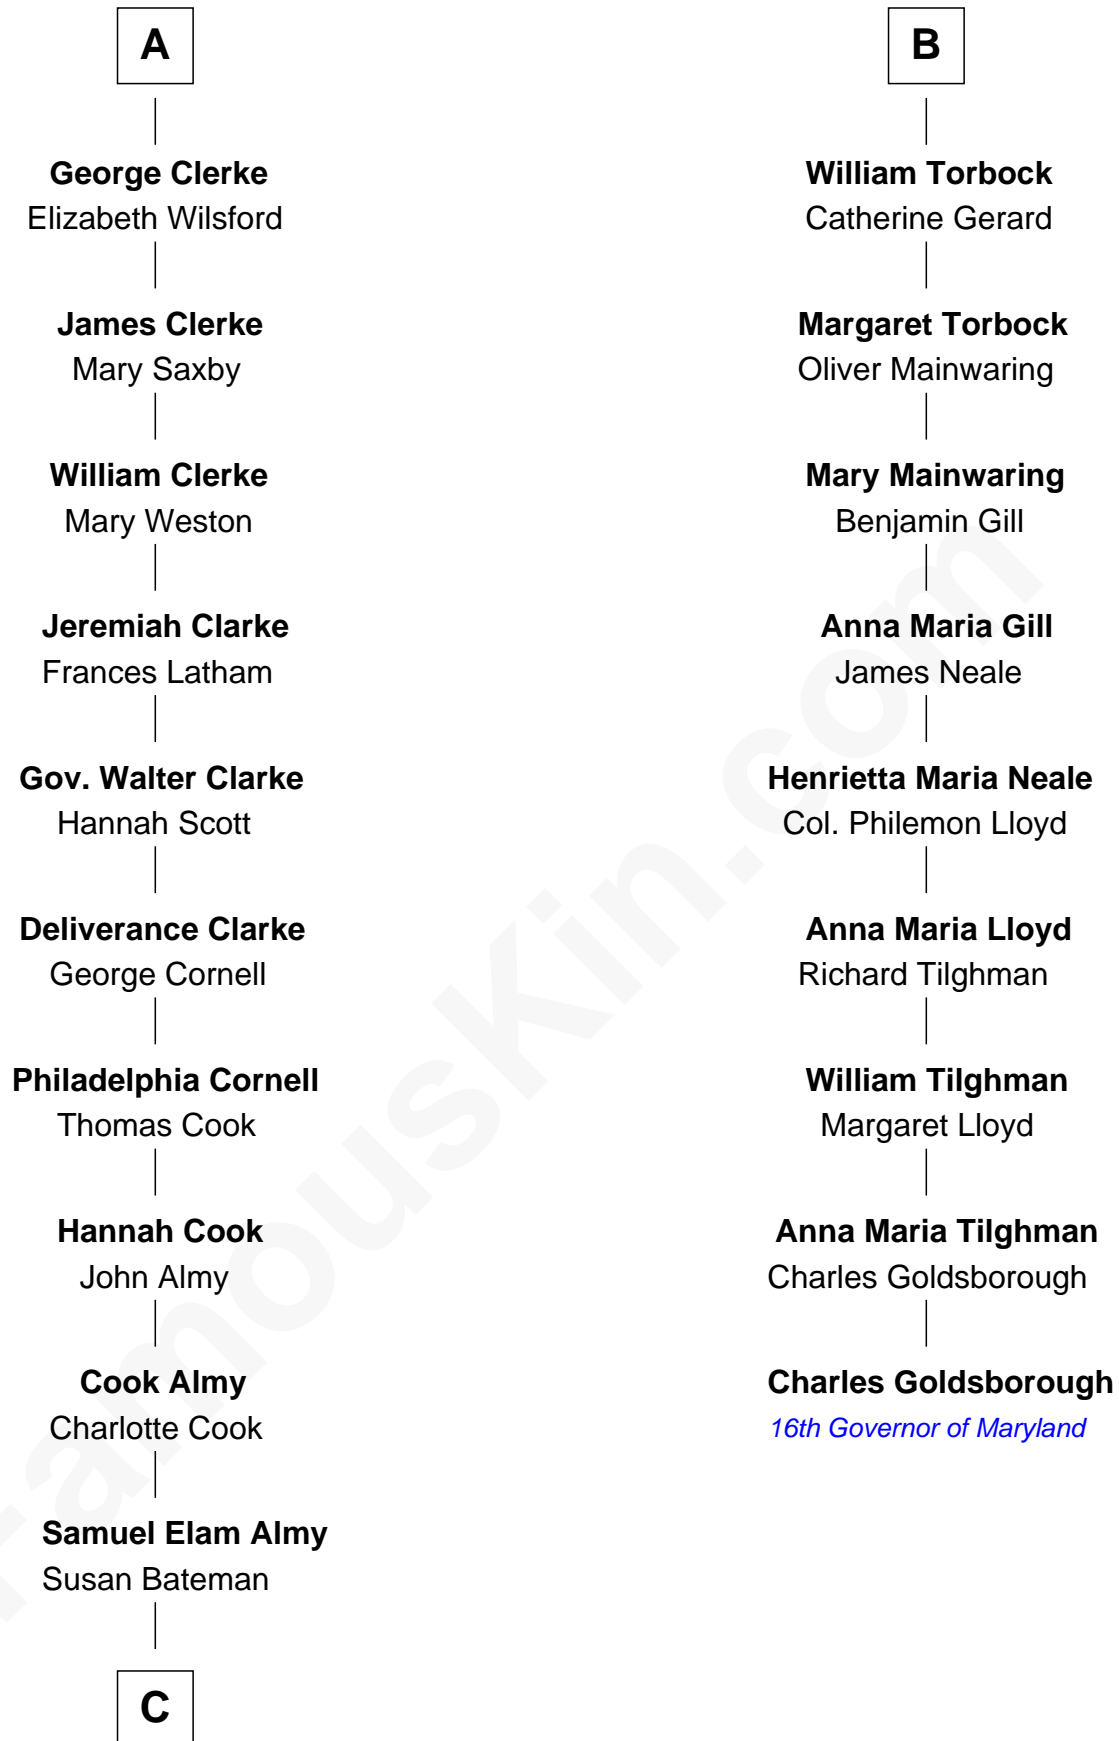

FamousKin.com

Relationship Chart of

Marilyn Monroe

Actress, Model, and Singer

15th cousin 5 times removed of

Charles Goldsborough

16th Governor of Maryland

Bartholomew de Badlesmere

Margaret de Clare

Margery de Badlesmere

Sir William de Ros

Maud de Roos

John de Welles

Margery de Welles

Stephen le Scrope

Maude le Scrope

Sir John Stanley

Elizabeth Weever

Margery Stanley

Sir William Torbock

Thomas Torbock

Elizabeth Moore

B

C

—
Susan Bateman Almy
Charles Adams Gifford

—
Frederick Almy Gifford
Elizabeth Easton Tennant

—
Charles Stanley Gifford
Gladys Pearl Monroe

—
Marilyn Monroe
Actress, Model, and Singer

FamousKin.com