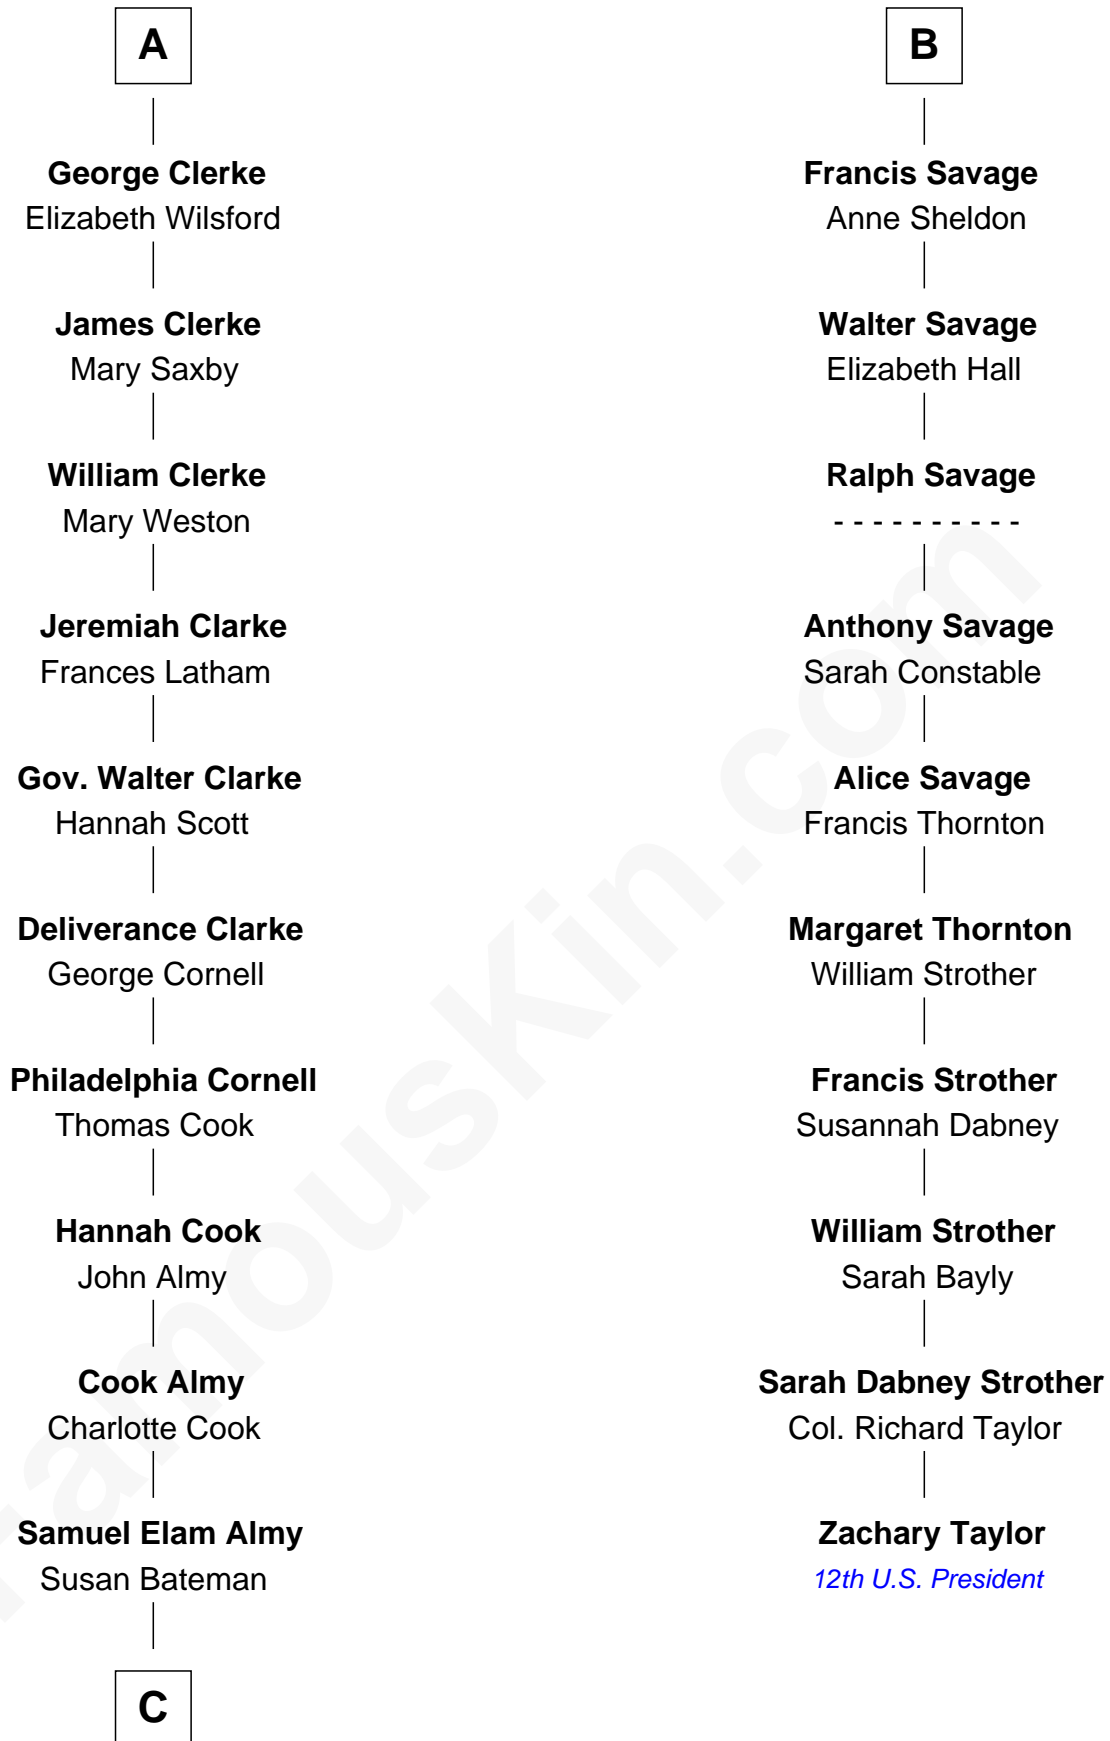

FamousKin.com Relationship Chart of

Marilyn Monroe

Actress, Model, and Singer

16th cousin 4 times removed of

Zachary Taylor

12th U.S. President

Bartholomew de Badlesmere

Margaret de Clare

Margery de Badlesmere

Sir William de Ros

Maud de Roos

John de Welles

Margery de Welles

Stephen le Scrope

Maude le Scrope

Sir Baldwin Freville

Sir John Savage

Sir Christopher Savage

Anne Stanley

Sir Christopher Savage

Anne Lygon

B

C

—
Susan Bateman Almy
Charles Adams Gifford

—
Frederick Almy Gifford
Elizabeth Easton Tennant

—
Charles Stanley Gifford
Gladys Pearl Monroe

—
Marilyn Monroe
Actress, Model, and Singer

FamousKin.com