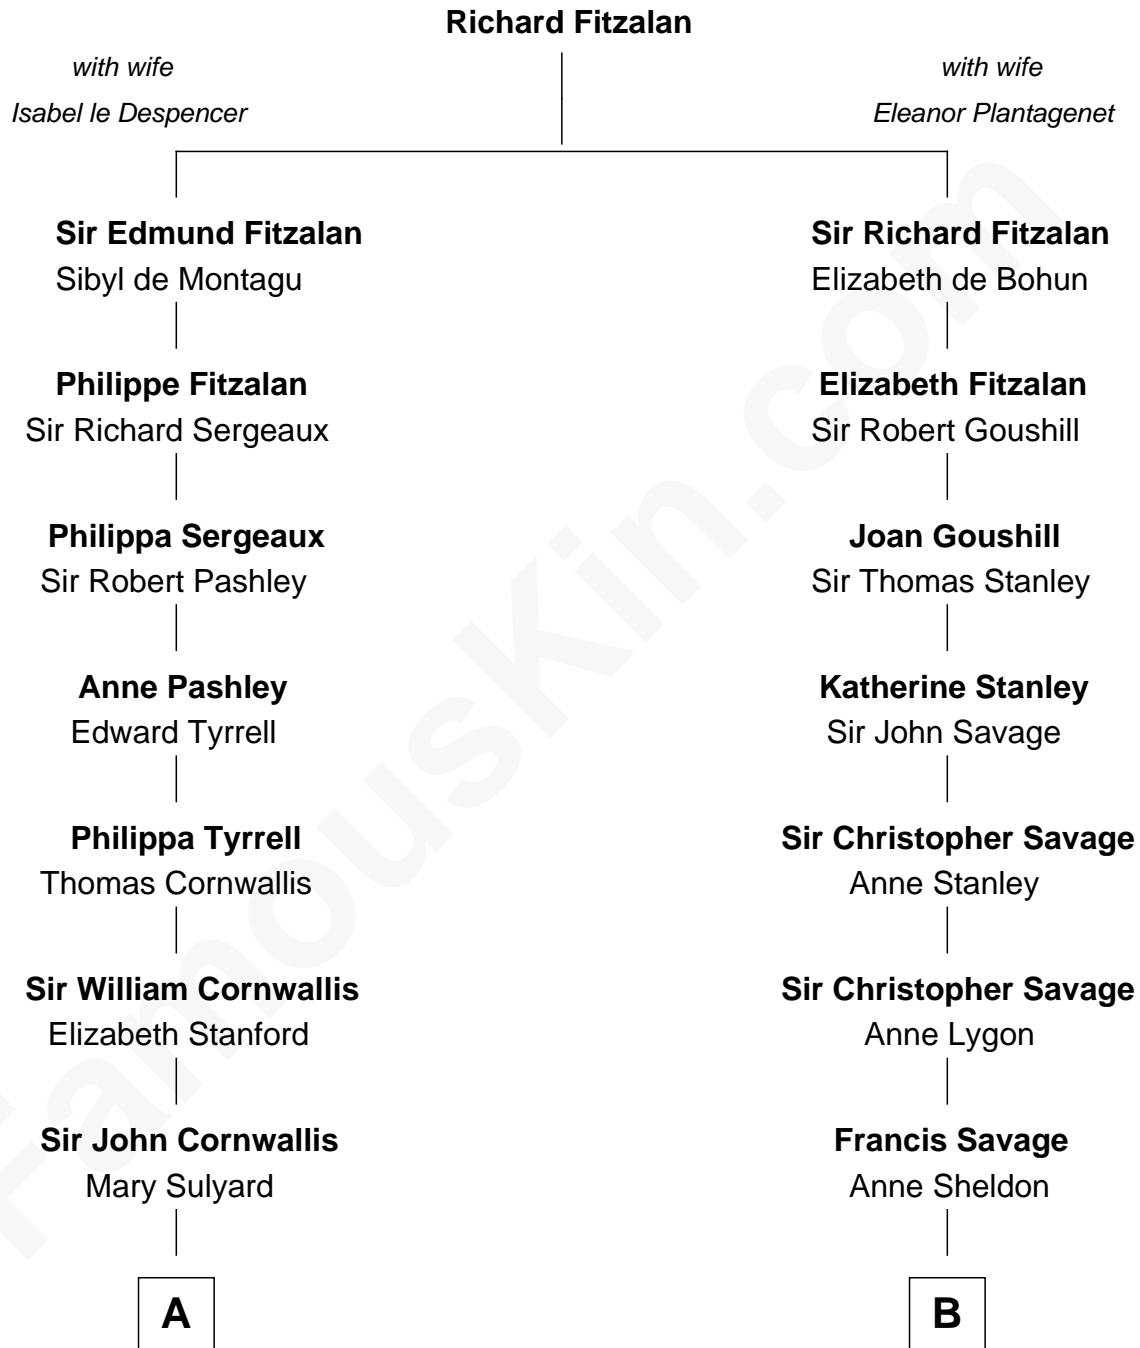

# FamousKin.com Relationship Chart of

**Marilyn Monroe**

*Actress, Model, and Singer*

15th cousin 5 times removed of

**Zachary Taylor**

*12th U.S. President*

**C**

—  
**Elizabeth Cutting Easton**  
William Congdon Tennant

—  
**Elizabeth Easton Tennant**  
Frederick Almy Gifford

—  
**Charles Stanley Gifford**  
Gladys Pearl Monroe

—  
**Marilyn Monroe**  
*Actress, Model, and Singer*

FamousKin.com