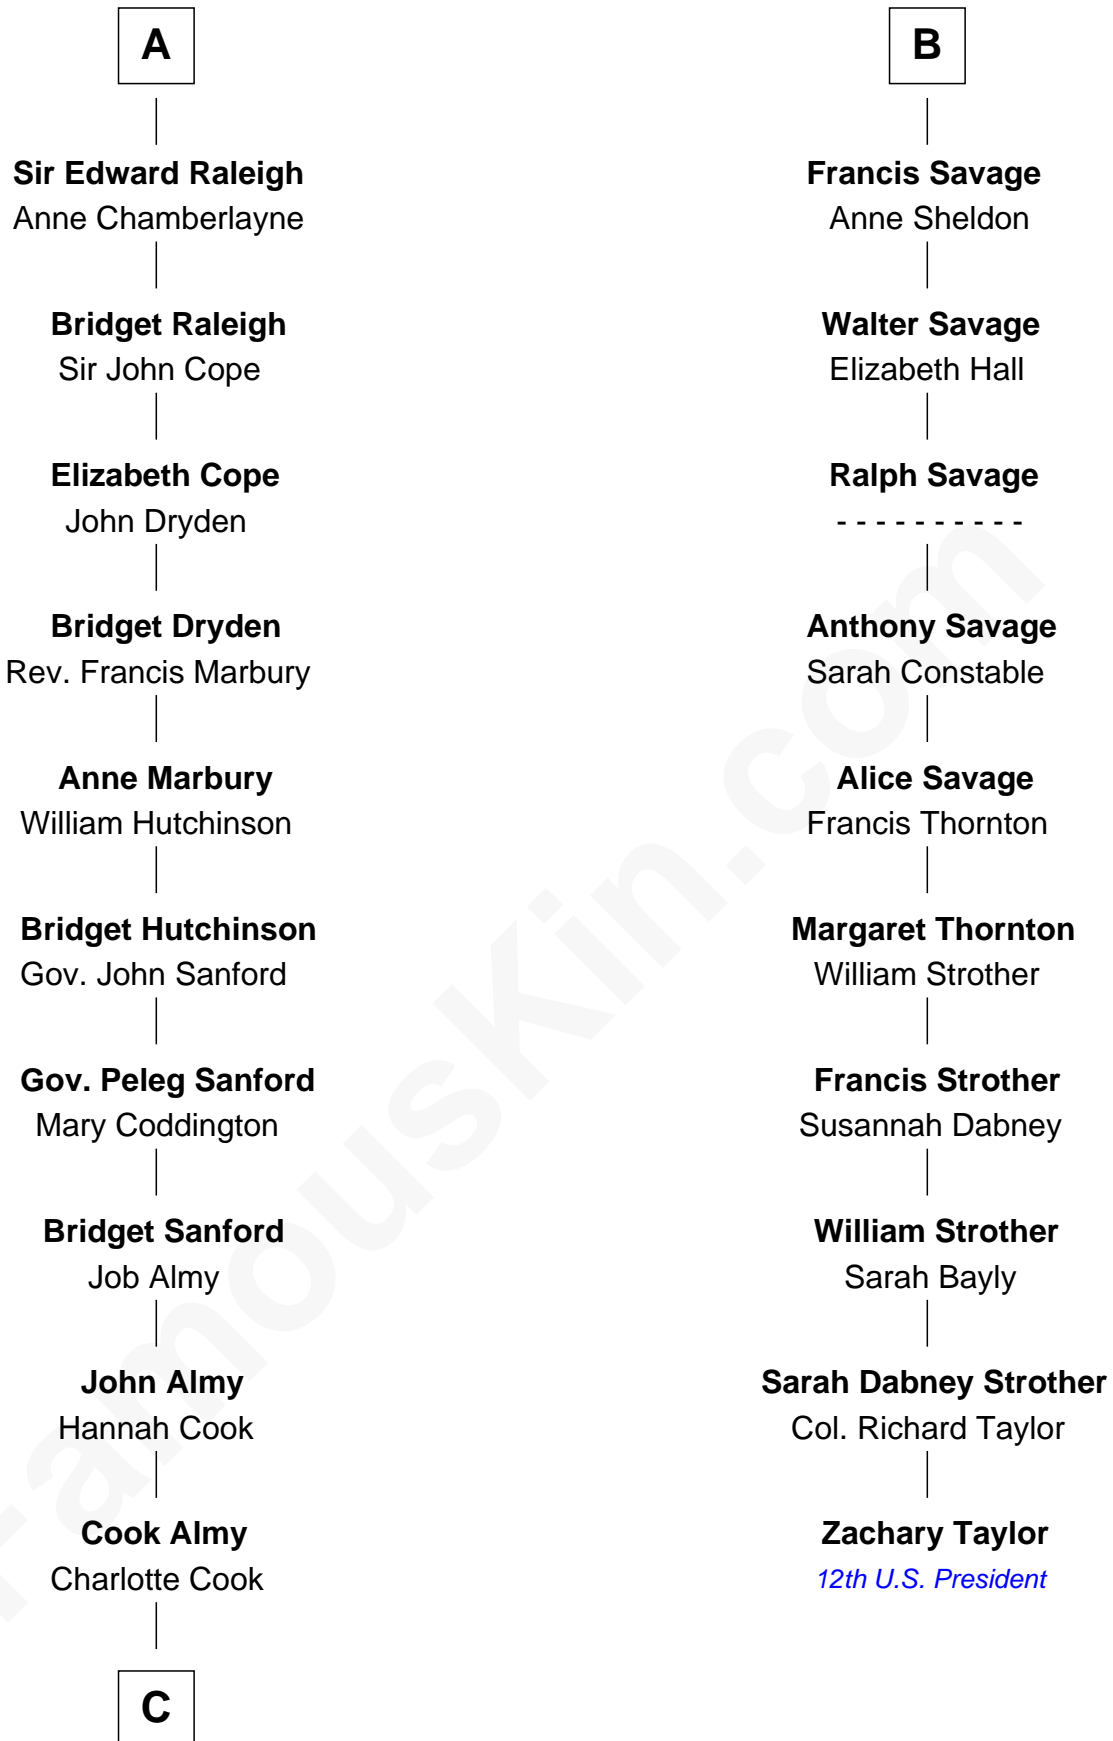

FamousKin.com Relationship Chart of

Marilyn Monroe

Actress, Model, and Singer

16th cousin 5 times removed of

Zachary Taylor

12th U.S. President

Humphrey de Bohun

Elizabeth Plantagenet

Eleanor de Bohun

Sir James le Boteler

Pernel le Boteler

Sir Gilbert Talbot

Sir Richard Talbot

Ankaret le Strange

Mary Talbot

Sir Thomas Greene

Sir John Savage

Sir Christopher Savage

Anne Stanley

Sir Christopher Savage

Anne Lygon

B

C

—
Samuel Elam Almy

Susan Bateman

—
Susan Bateman Almy

Charles Adams Gifford

—
Frederick Almy Gifford

Elizabeth Easton Tennant

—
Charles Stanley Gifford

Gladys Pearl Monroe

—
Marilyn Monroe