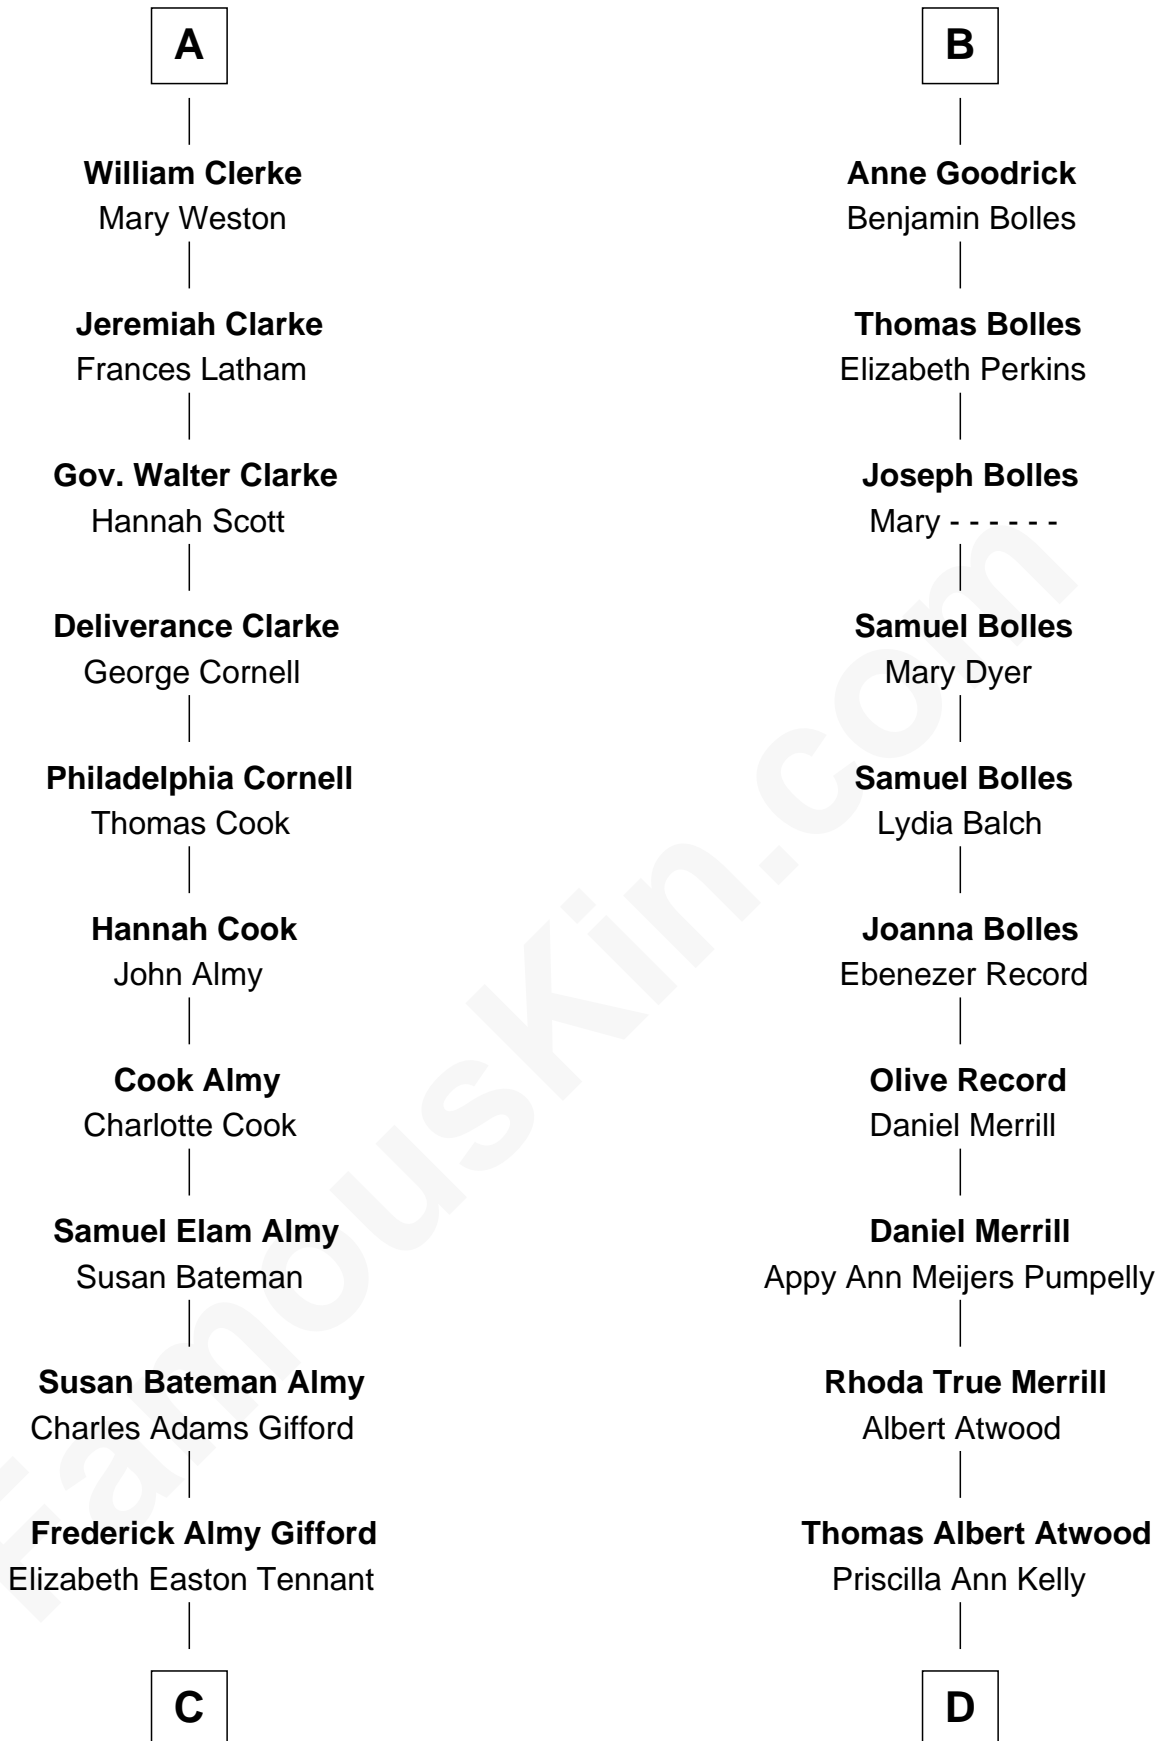

# FamousKin.com Relationship Chart of

**Marilyn Monroe**

*Actress, Model, and Singer*

18th cousin 2 times removed of

**Dave Cowens**

*NBA Hall of Famer*

**John de Welles**

Maud de Roos

**C**

**Charles Stanley Gifford**

Gladys Pearl Monroe

**Marilyn Monroe**

*Actress, Model, and Singer*

**D**

**Charles Albert Atwood**

Mina Sylvia Cundiff