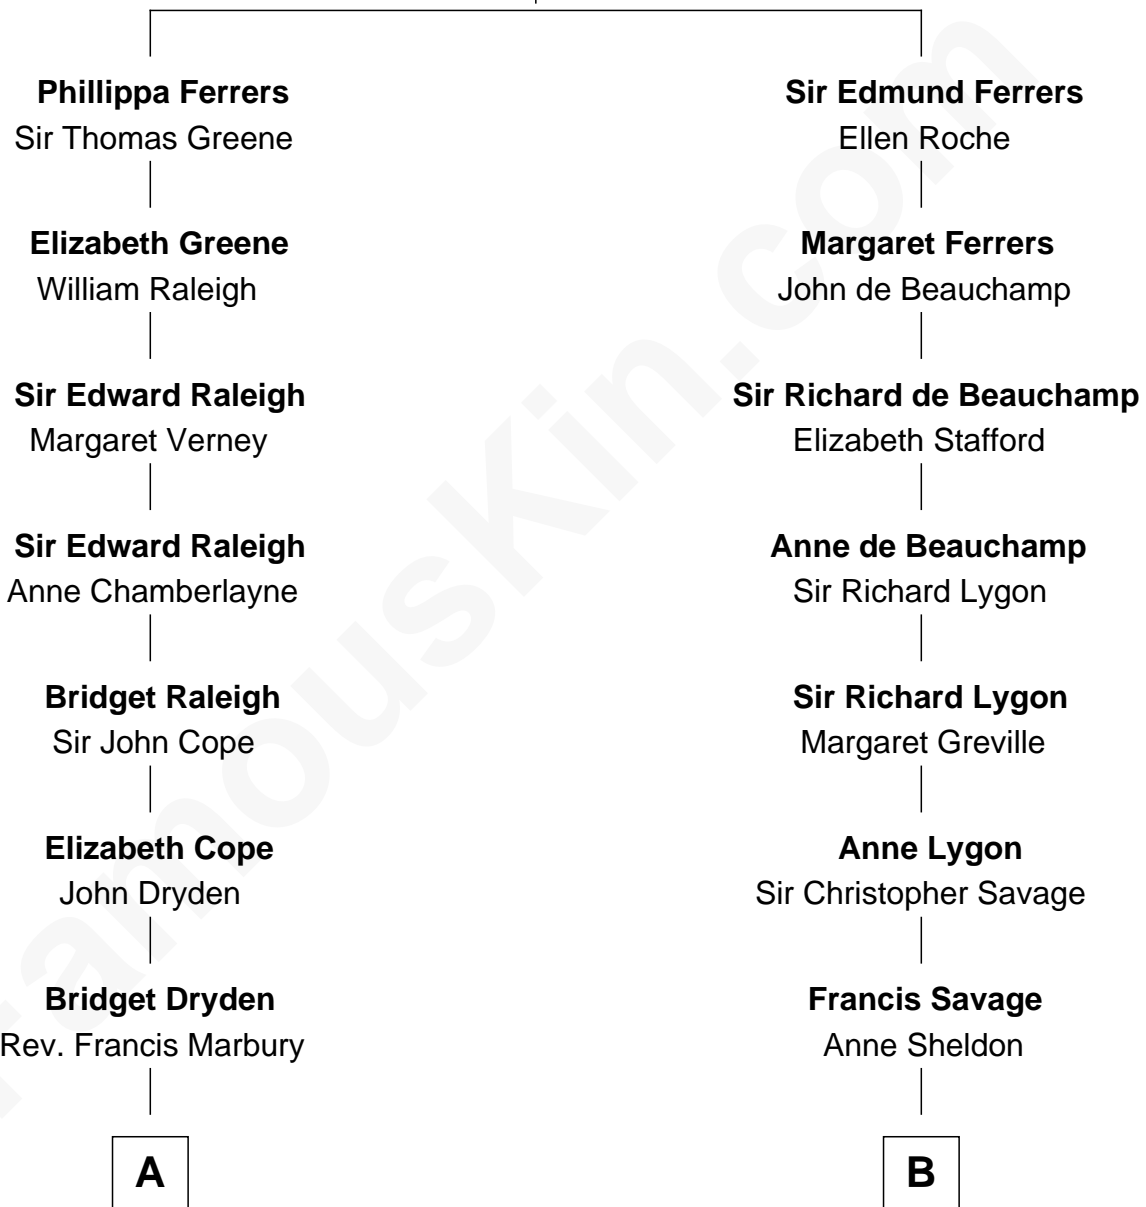

FamousKin.com Relationship Chart of

Marilyn Monroe

Actress, Model, and Singer

17th cousin 2 times removed of

William H. Macy

TV and Movie Actor

Robert de Ferrers
Margaret Despencer

C

Mary Lois Everitt
Clement Overstreet

Lois Elizabeth Overstreet
William Hall Macy

William H. Macy
TV and Movie Actor

FamousKin.com