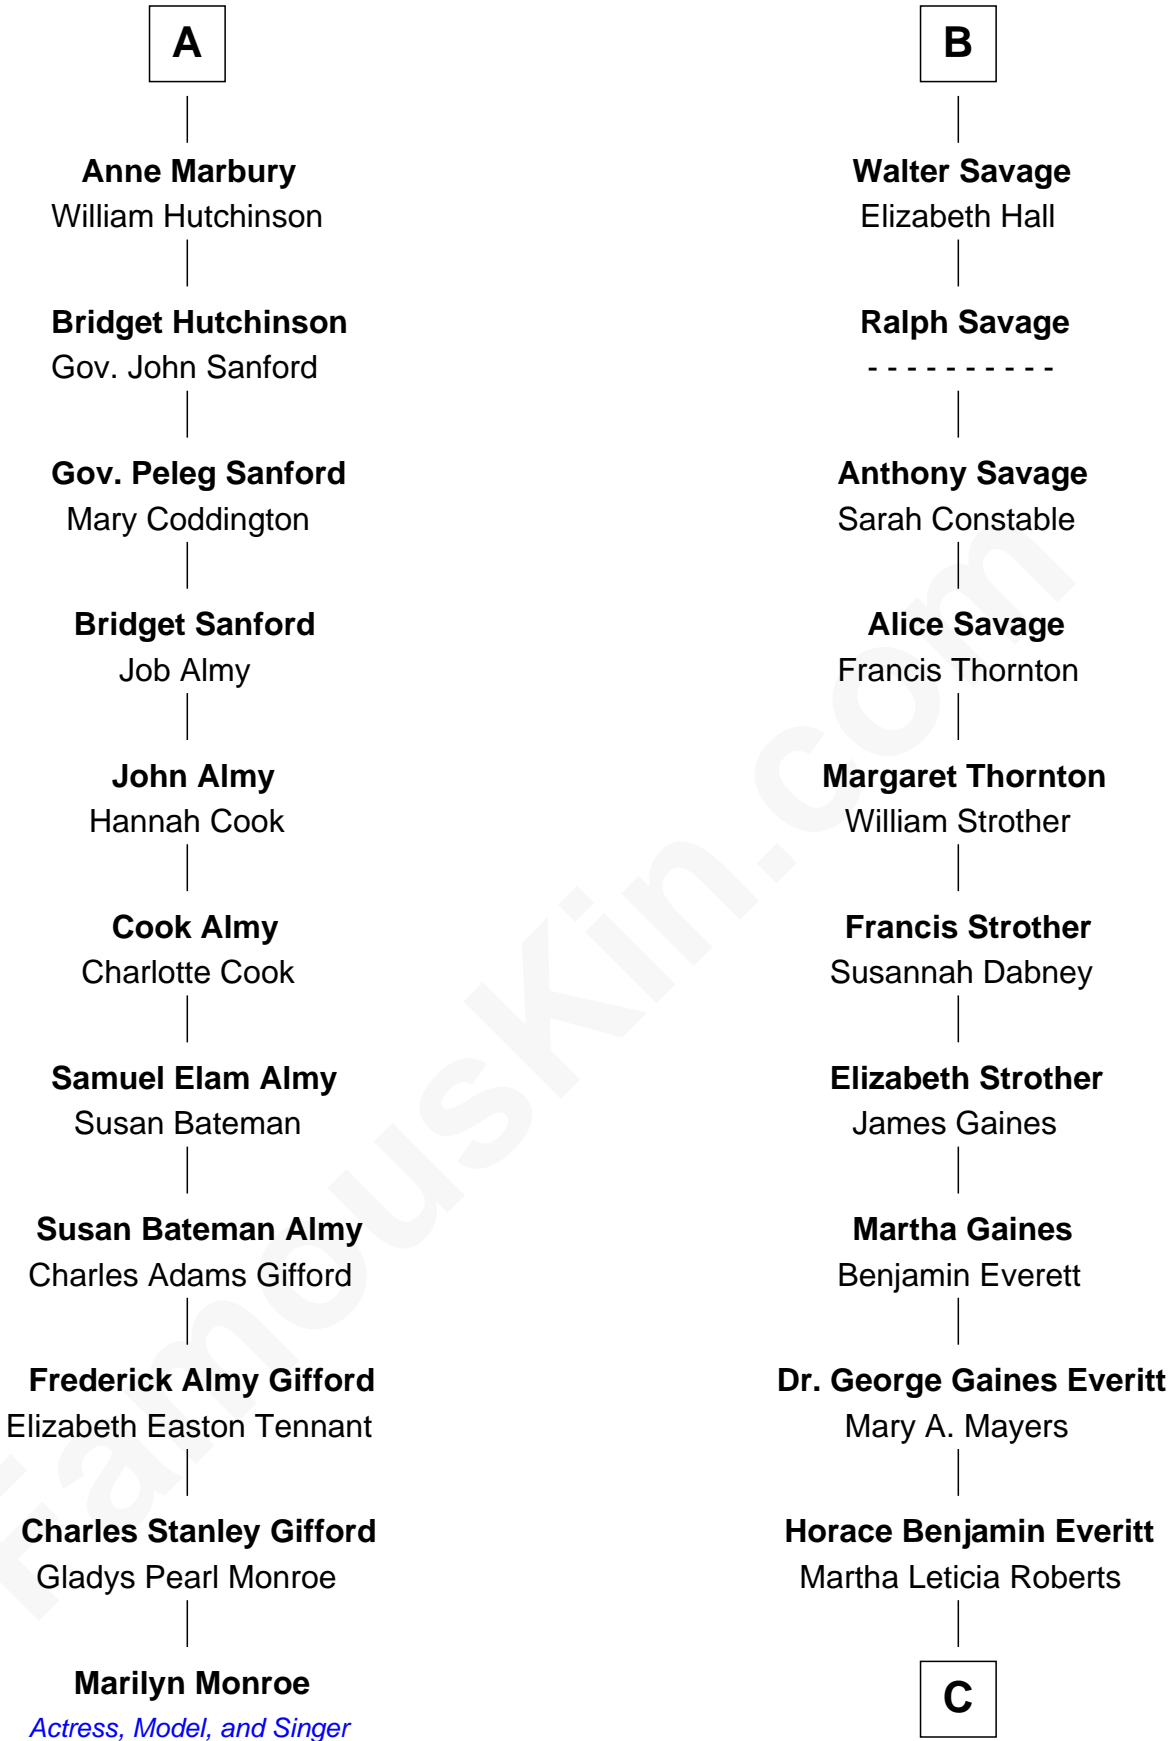

FamousKin.com Relationship Chart of

Marilyn Monroe

Actress, Model, and Singer

17th cousin 2 times removed of

William H. Macy

TV and Movie Actor

Robert de Ferrers
Margaret Despencer

C

Mary Lois Everitt
Clement Overstreet

Lois Elizabeth Overstreet
William Hall Macy

William H. Macy
TV and Movie Actor

FamousKin.com