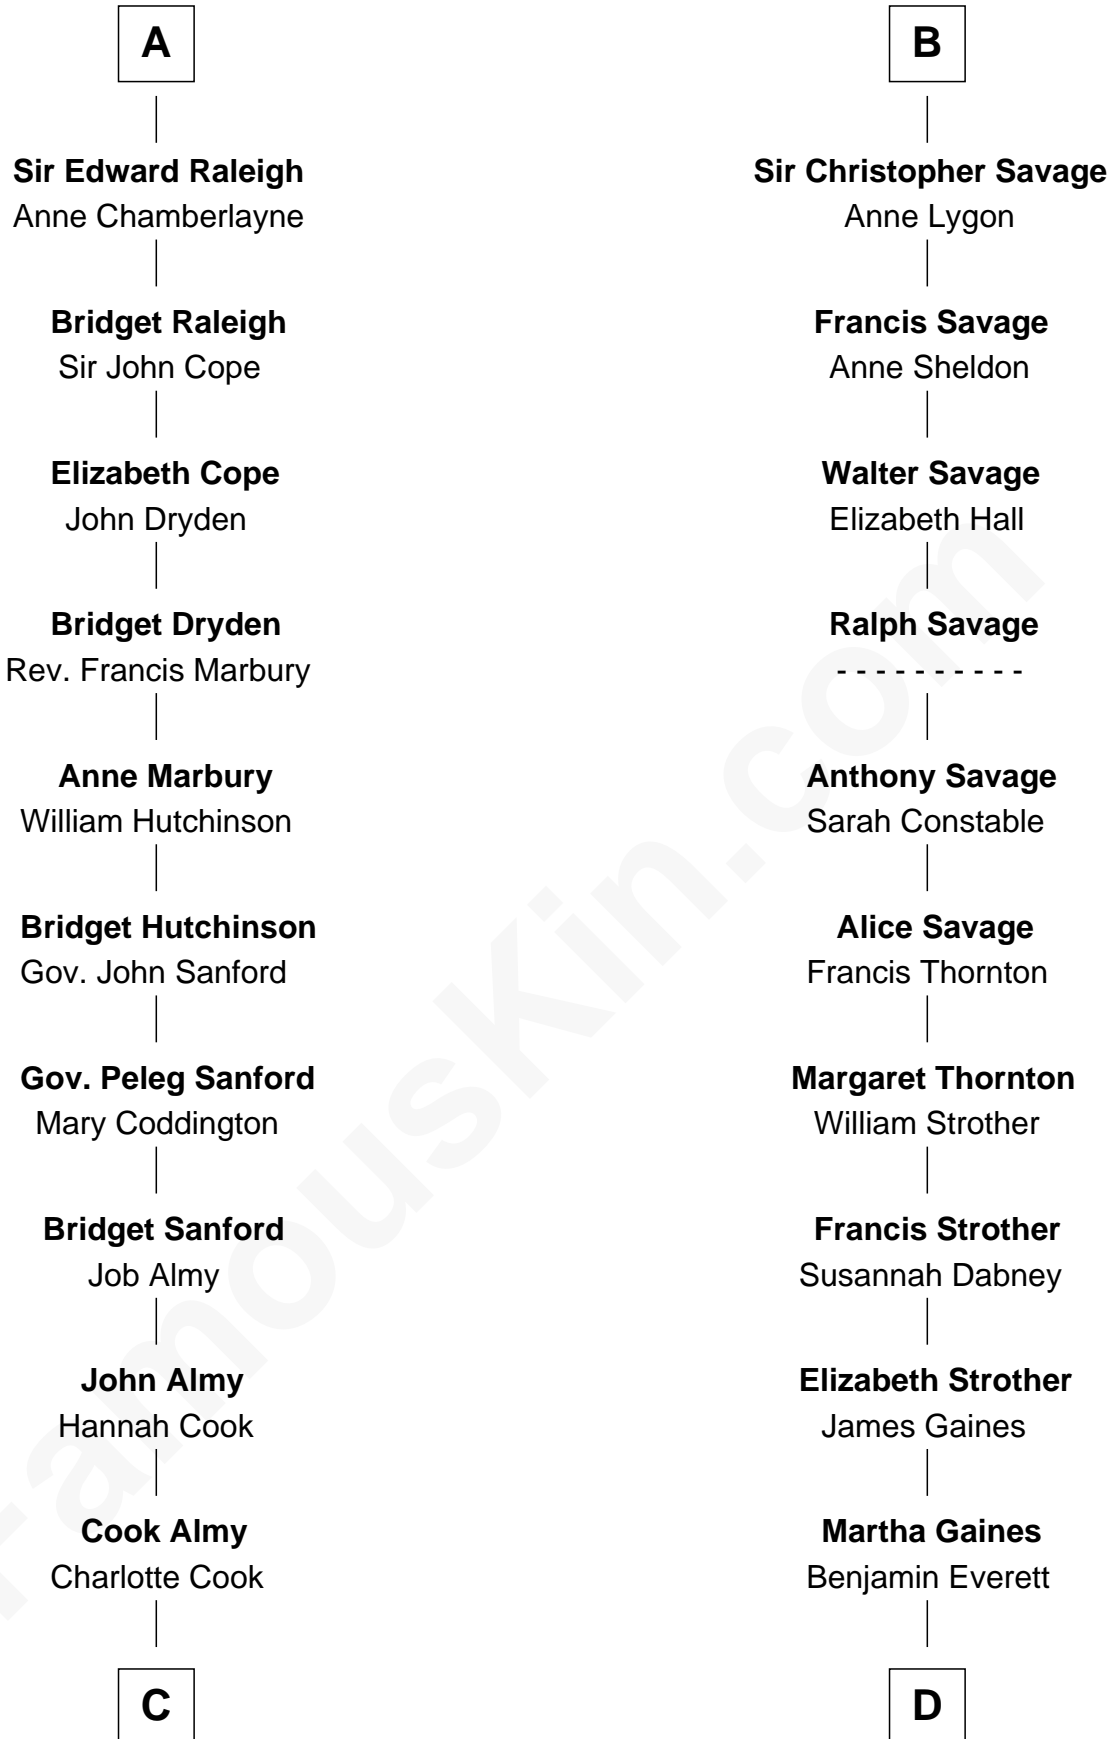

FamousKin.com Relationship Chart of

Marilyn Monroe

Actress, Model, and Singer

21st cousin of

William H. Macy

TV and Movie Actor

Richard Fitzalan

Alice de Saluzzo

Edmund Fitzalan

Alice de Warenne

Mary Fitzalan

John le Strange

Ankaret le Strange

Sir Richard Talbot

Mary Talbot

Sir Thomas Greene

Sir Thomas Stanley

Katherine Stanley

Sir John Savage

Sir Christopher Savage

Anne Stanley

B

C

Samuel Elam Almy

Susan Bateman

Susan Bateman Almy

Charles Adams Gifford

Frederick Almy Gifford

Elizabeth Easton Tennant

Charles Stanley Gifford

Gladys Pearl Monroe

Marilyn Monroe