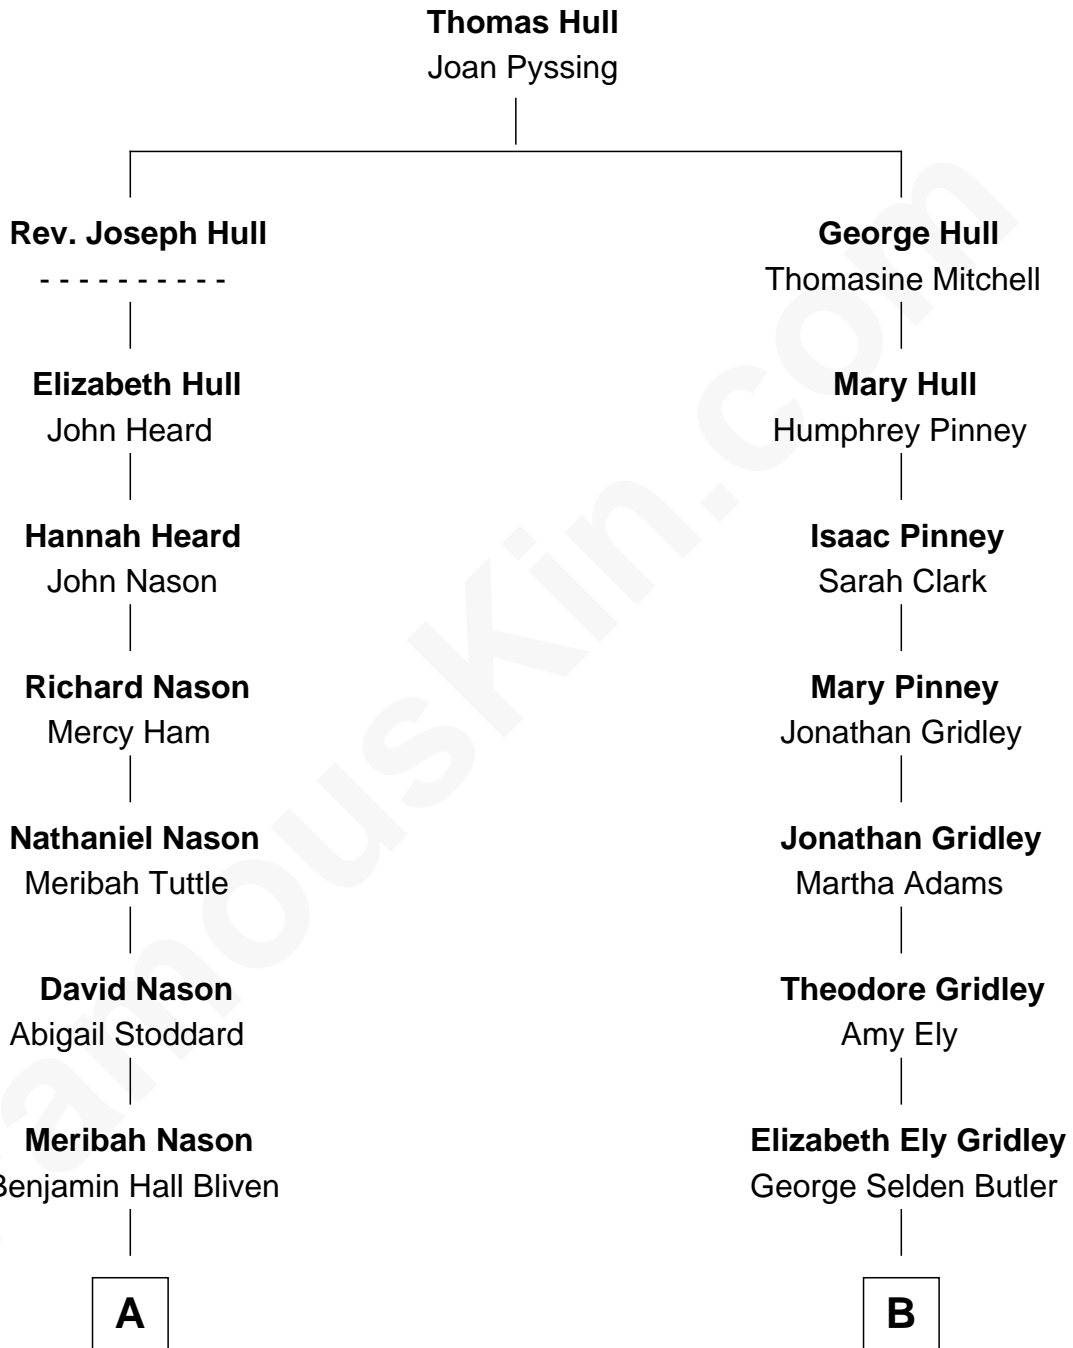

FamousKin.com Relationship Chart of

Marilyn Monroe

Actress, Model, and Singer

10th cousin 1 time removed of

Gerald Ford

38th U.S. President

A

Mary Lawton Bliven
William Congdon Tennant

William Congdon Tennant
Elizabeth Cutting Easton

Elizabeth Easton Tennant
Frederick Almy Gifford

Charles Stanley Gifford
Gladys Pearl Monroe

Marilyn Monroe
Actress, Model, and Singer

B

Amy Gridley Butler
George Manney Ayer

Adele Augusta Ayer
Levi Addison Gardner

Dorothy Ayer Gardner
Leslie Lynch King

Gerald Ford
38th U.S. President