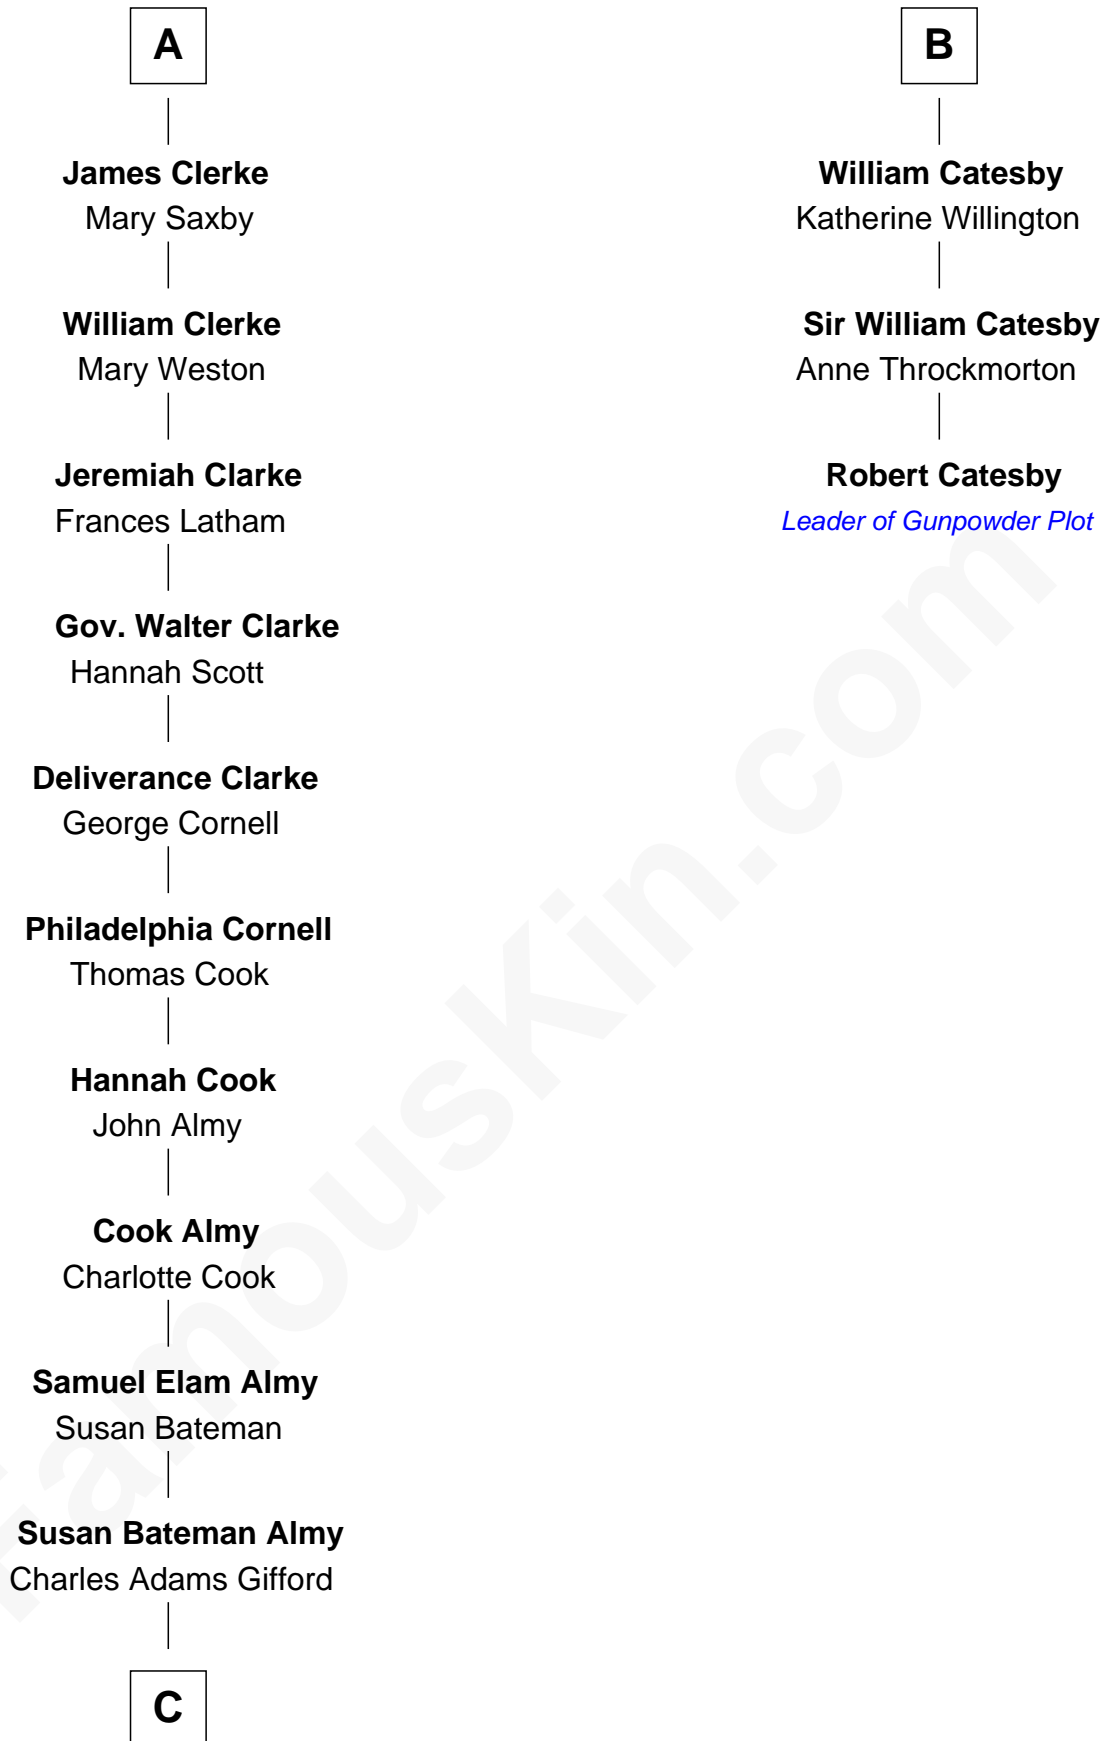

## Relationship Chart of

### Marilyn Monroe

*Actress, Model, and Singer*

9th cousin 10 times removed of

### Robert Catesby

*Leader of Gunpowder Plot*

**C**

—  
**Frederick Almy Gifford**  
Elizabeth Easton Tennant

—  
**Charles Stanley Gifford**  
Gladys Pearl Monroe

—  
**Marilyn Monroe**  
*Actress, Model, and Singer*