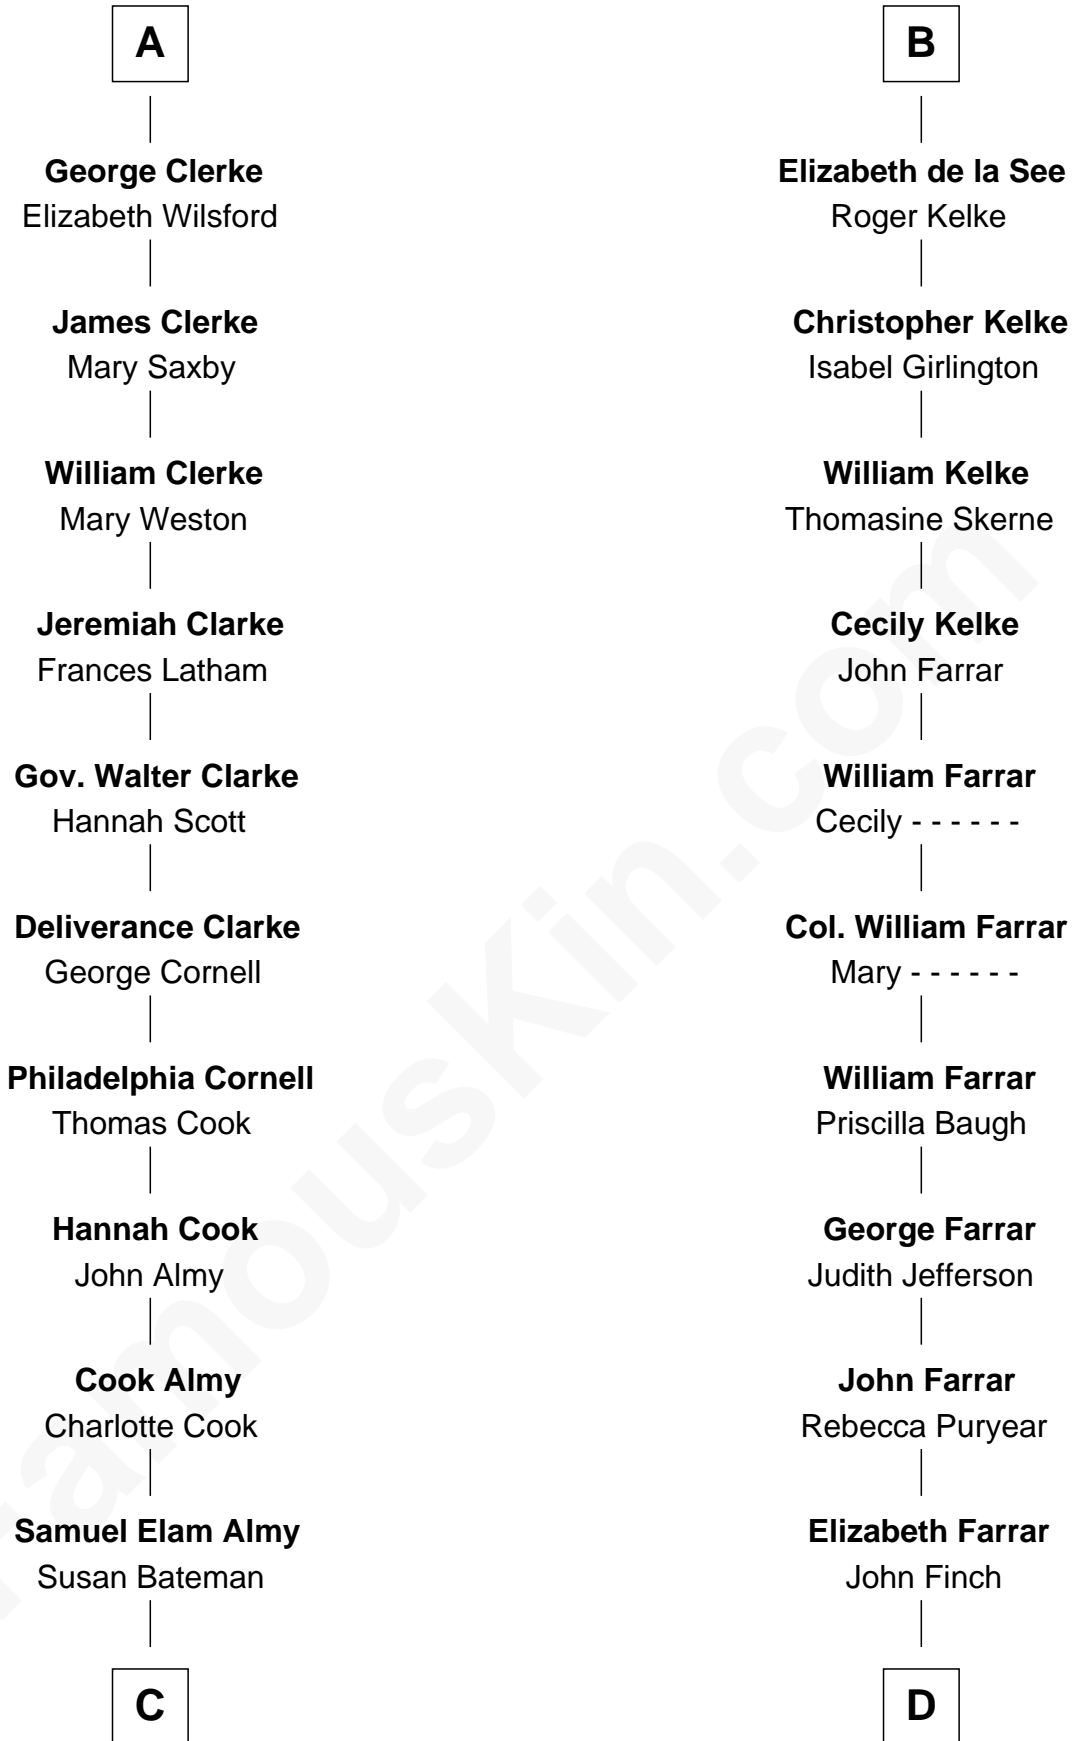

FamousKin.com

Relationship Chart of

Marilyn Monroe

Actress, Model, and Singer

20th cousin 1 time removed of

Harper Lee

Author of To Kill a Mockingbird

C

Susan Bateman Almy
Charles Adams Gifford

Frederick Almy Gifford
Elizabeth Easton Tennant

Charles Stanley Gifford
Gladys Pearl Monroe

Marilyn Monroe
Actress, Model, and Singer

D

John Farrar Finch
Frances Smith