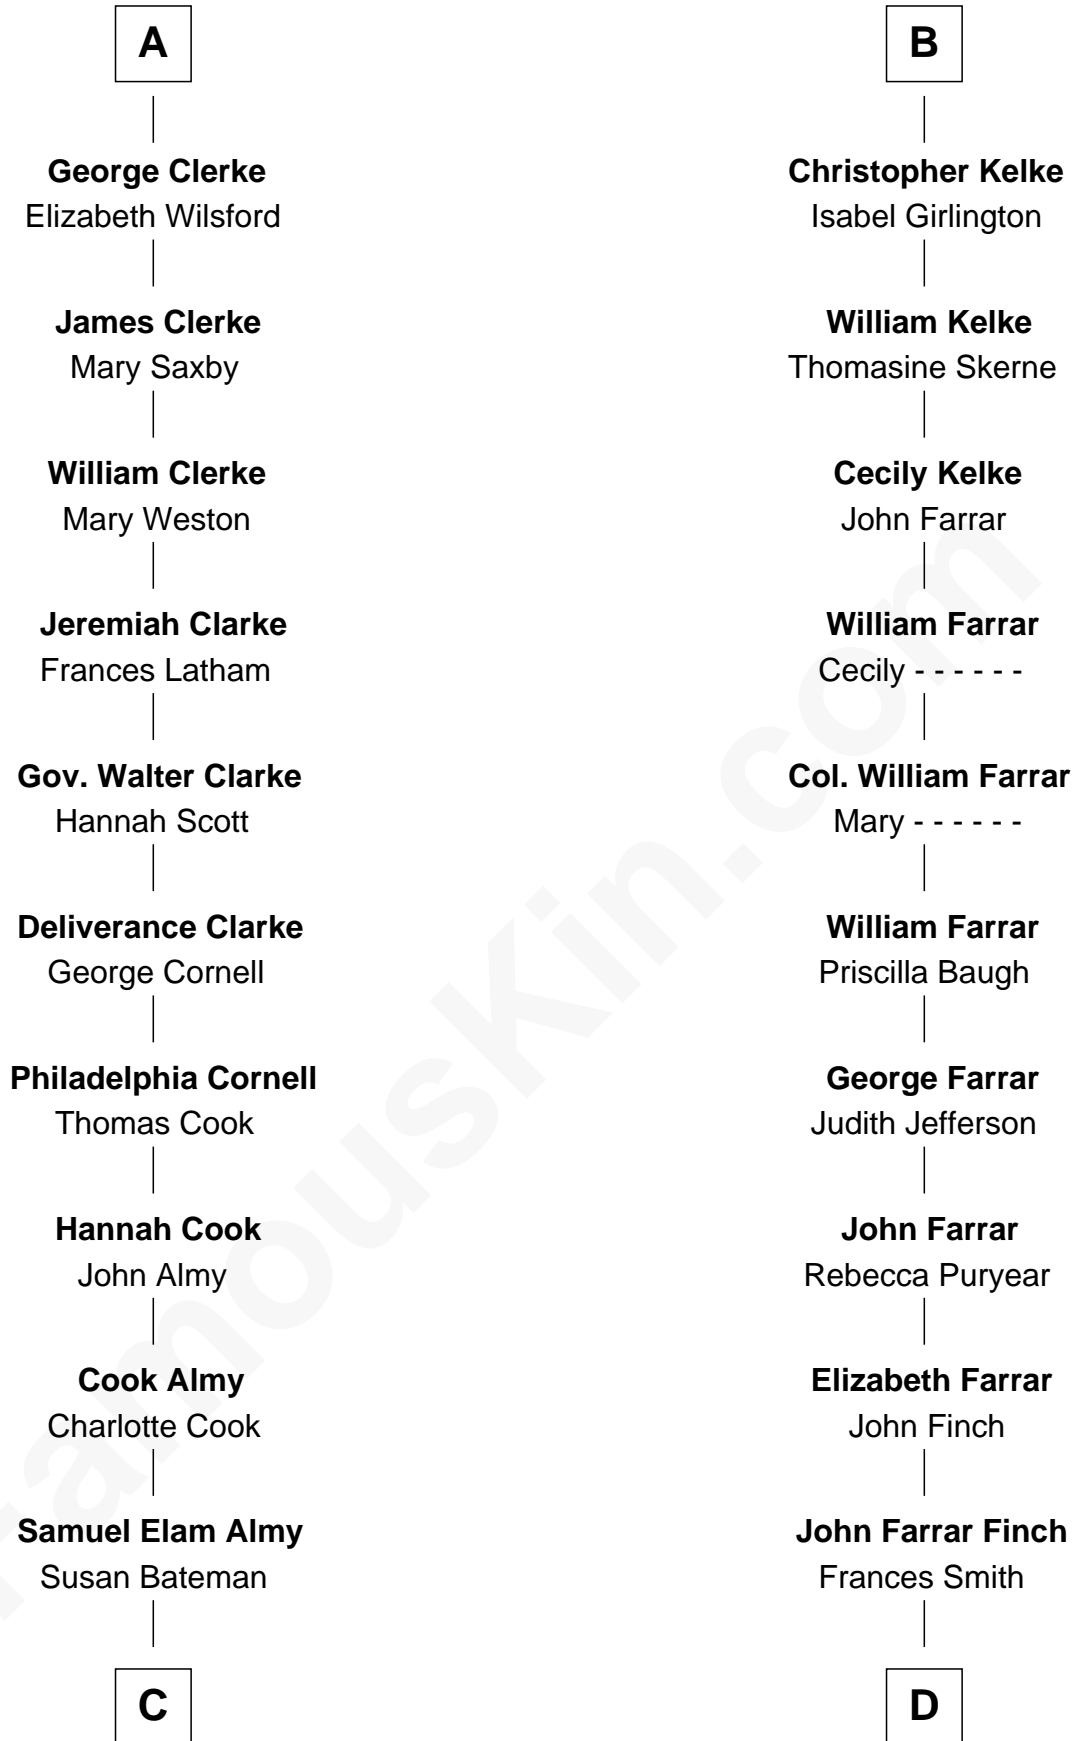

# FamousKin.com Relationship Chart of

**Marilyn Monroe**

*Actress, Model, and Singer*

20th cousin of

**Harper Lee**

*Author of To Kill a Mockingbird*

**Bartholomew de Badlesmere**

Margaret de Clare

Sir John de Tibetot

**Sir Robert de Tibetot**

Margaret Deincourt

**Elizabeth de Tibetot**

Sir Philip le Despencer

**Margery Despencer**

Sir Roger Wentworth

**Sir Philip Wentworth**

Mary Clifford

**Elizabeth Wentworth**

Sir Martin de la See

**Elizabeth de la See**

Roger Kelke

**B**

**C**

**Susan Bateman Almy**  
Charles Adams Gifford

**Frederick Almy Gifford**  
Elizabeth Easton Tennant

**Charles Stanley Gifford**  
Gladys Pearl Monroe

**Marilyn Monroe**  
*Actress, Model, and Singer*

**D**

**John Robert Finch**  
Frances Cunningham

**James Cunningham Finch**  
Ellen Rivers Williams