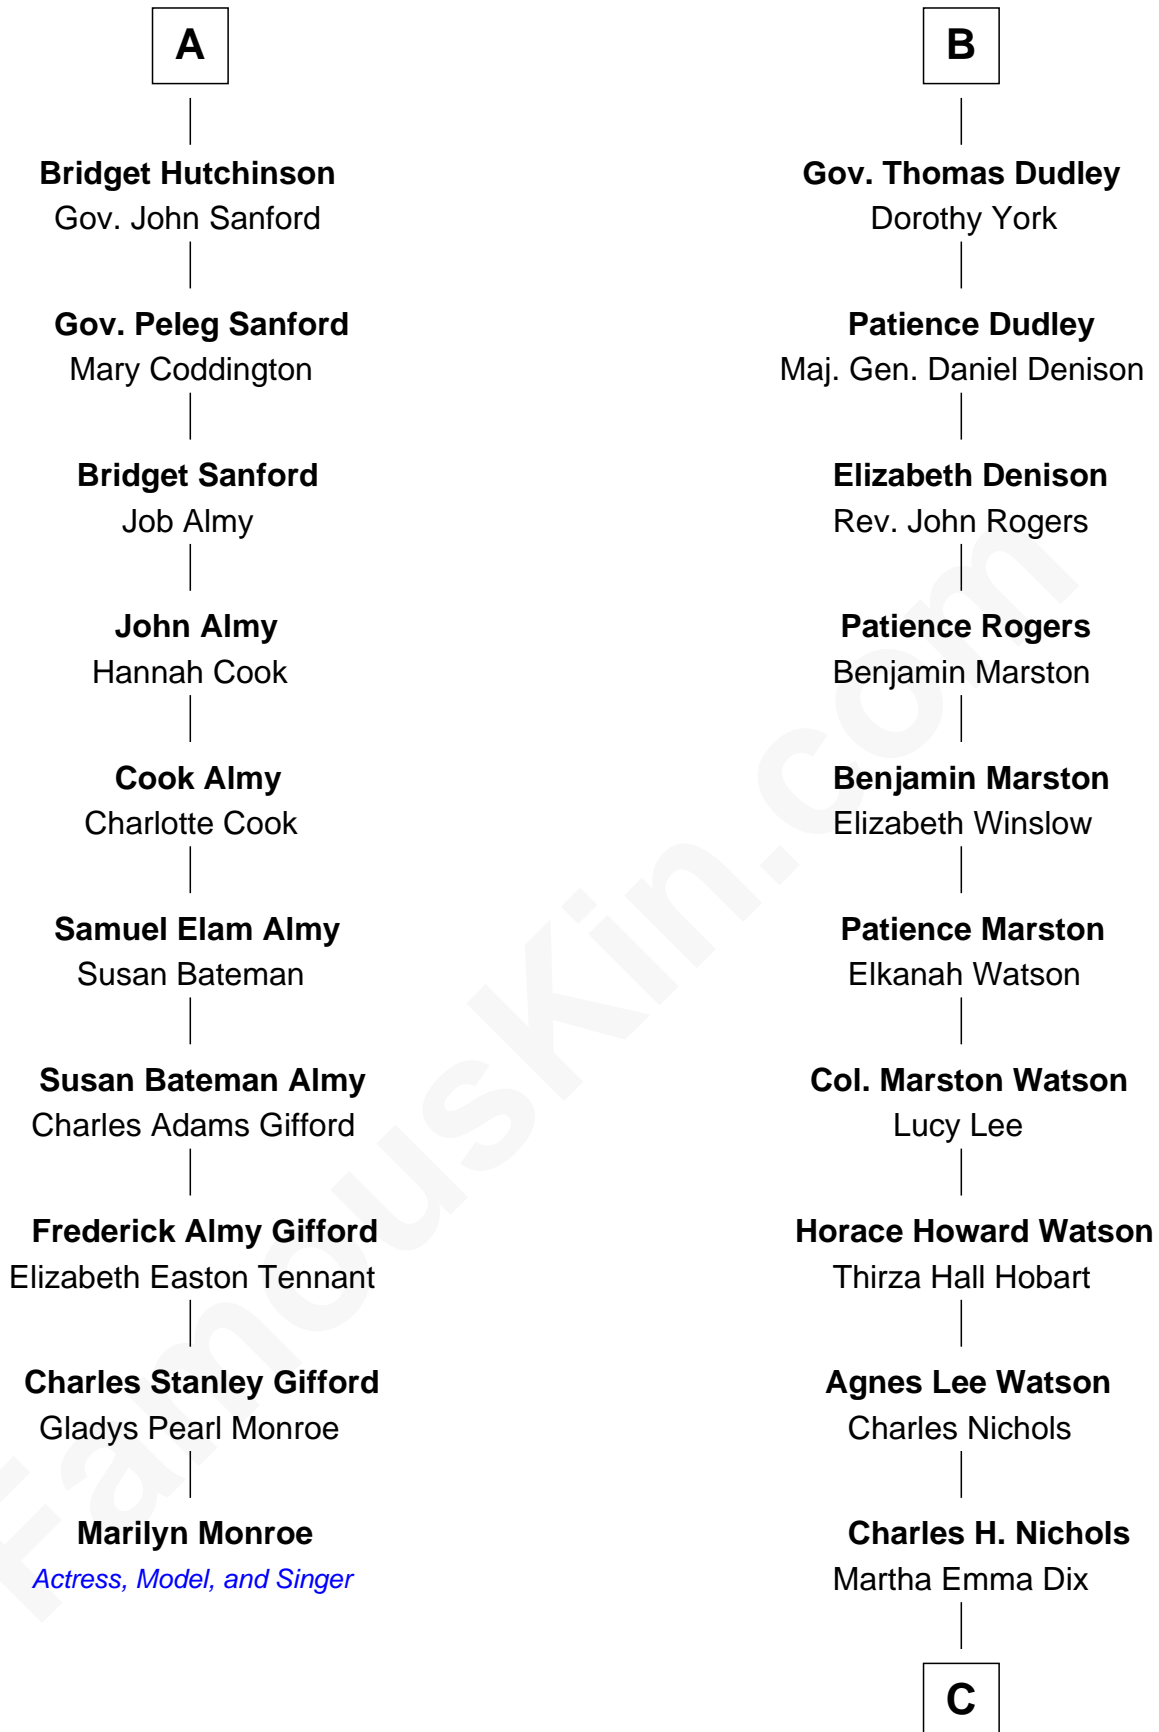

## Relationship Chart of

### Marilyn Monroe

*Actress, Model, and Singer*

16th cousin 4 times removed of

### John Cena

*Movie Actor and WWE Pro Wrestler*

**Sir Walter Blount**

Sancha de Ayala

**C**

**Charles Nichols**  
Julia Ellen Skelton

**Natalie Nichols**  
Ulysses John Lupien

**Carol Frances Lupien**  
John Joseph Cena