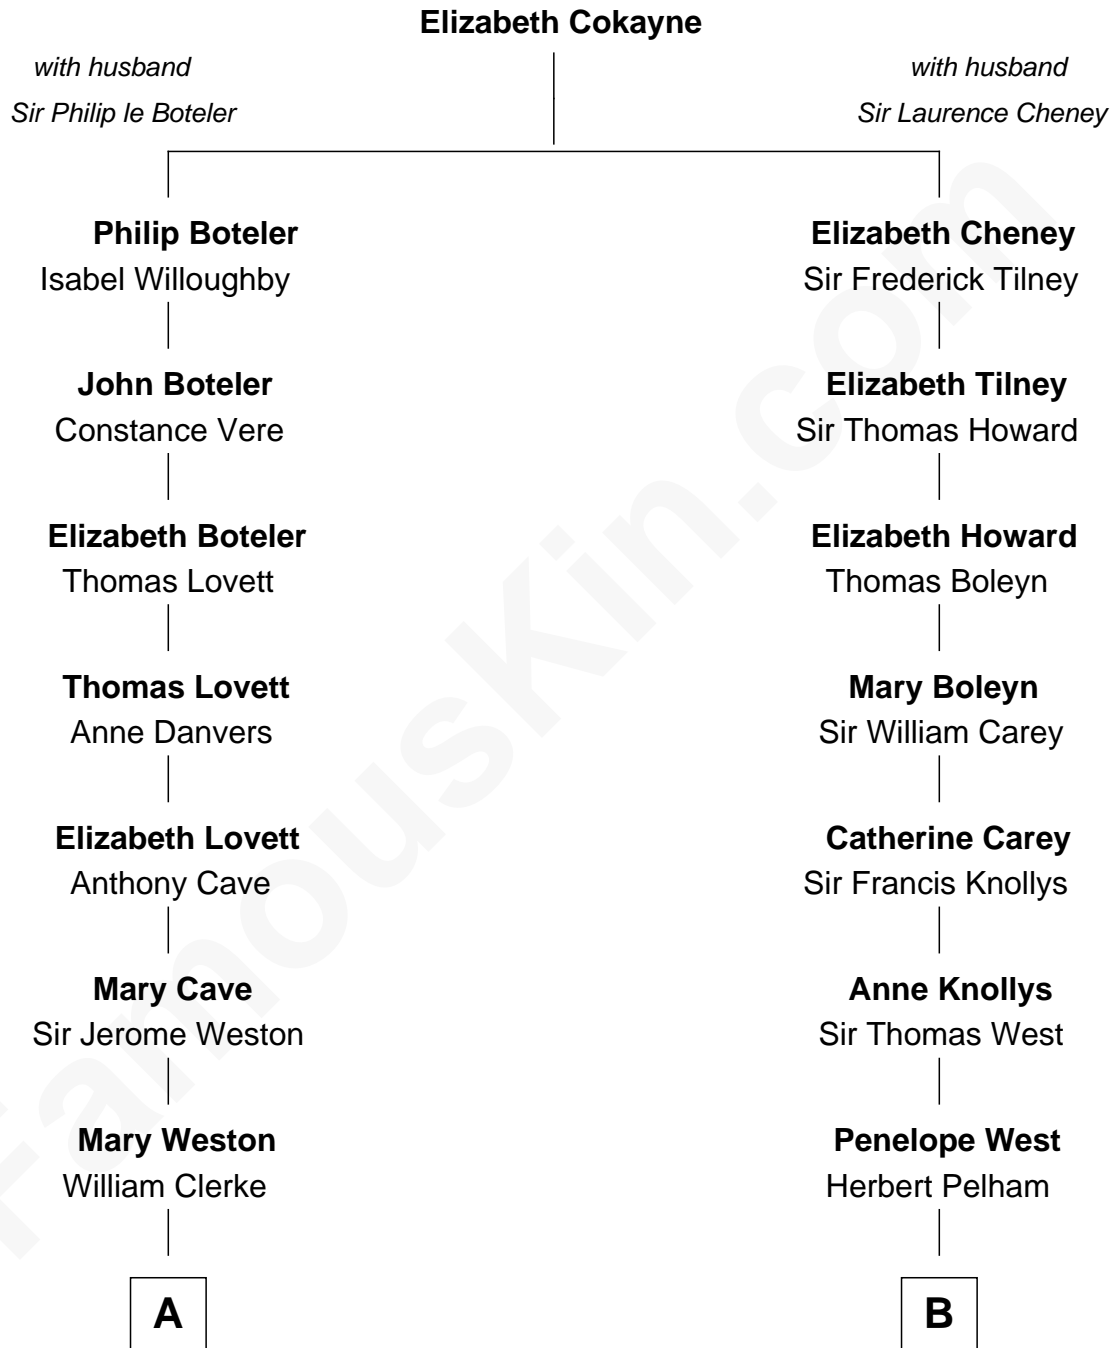

# FamousKin.com Relationship Chart of

**Marilyn Monroe**

*Actress, Model, and Singer*

17th cousin 2 times removed of

**John Cena**

*Movie Actor and WWE Pro Wrestler*

**C**

**Natalie Nichols**