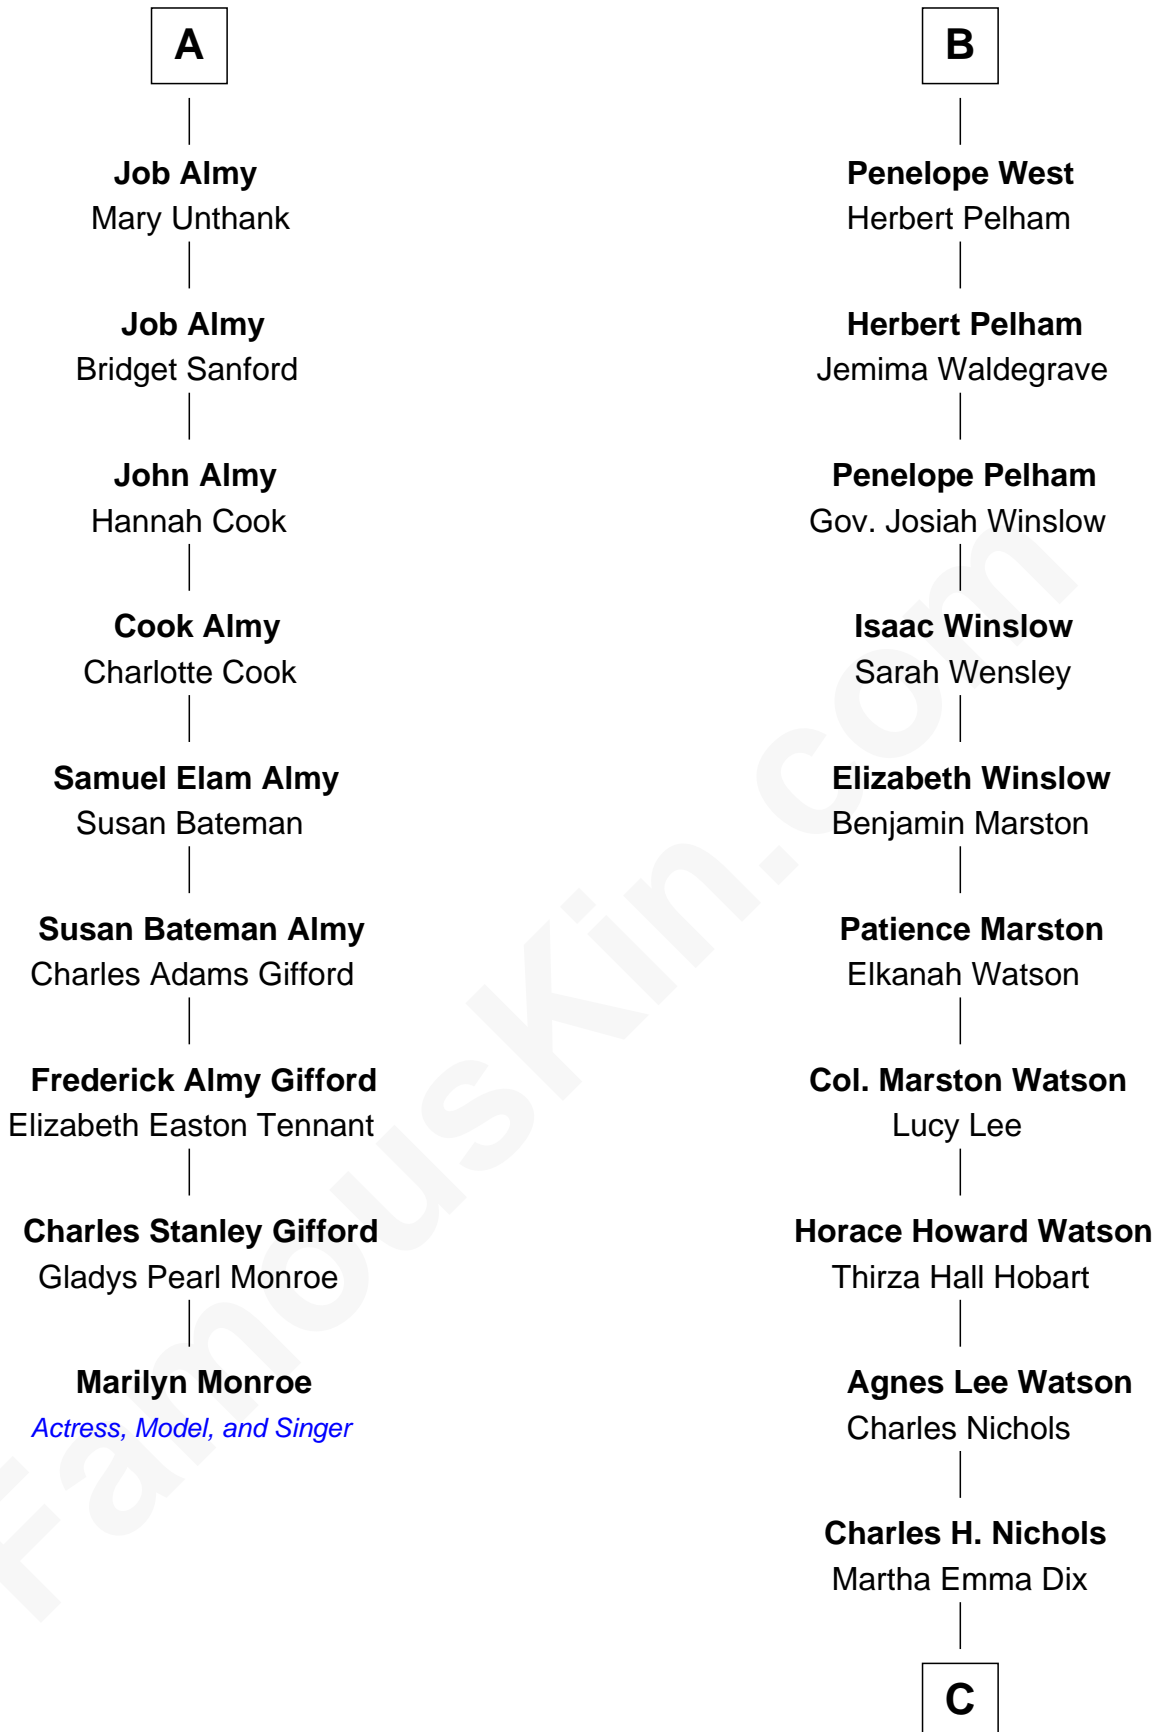

# FamousKin.com Relationship Chart of

**Marilyn Monroe**

*Actress, Model, and Singer*

15th cousin 5 times removed of

**John Cena**

*Movie Actor and WWE Pro Wrestler*

**C**

**Charles Nichols**  
Julia Ellen Skelton

**Natalie Nichols**  
Ulysses John Lupien

**Carol Frances Lupien**  
John Joseph Cena

**John Cena**  
*Actor and Pro Wrestler*