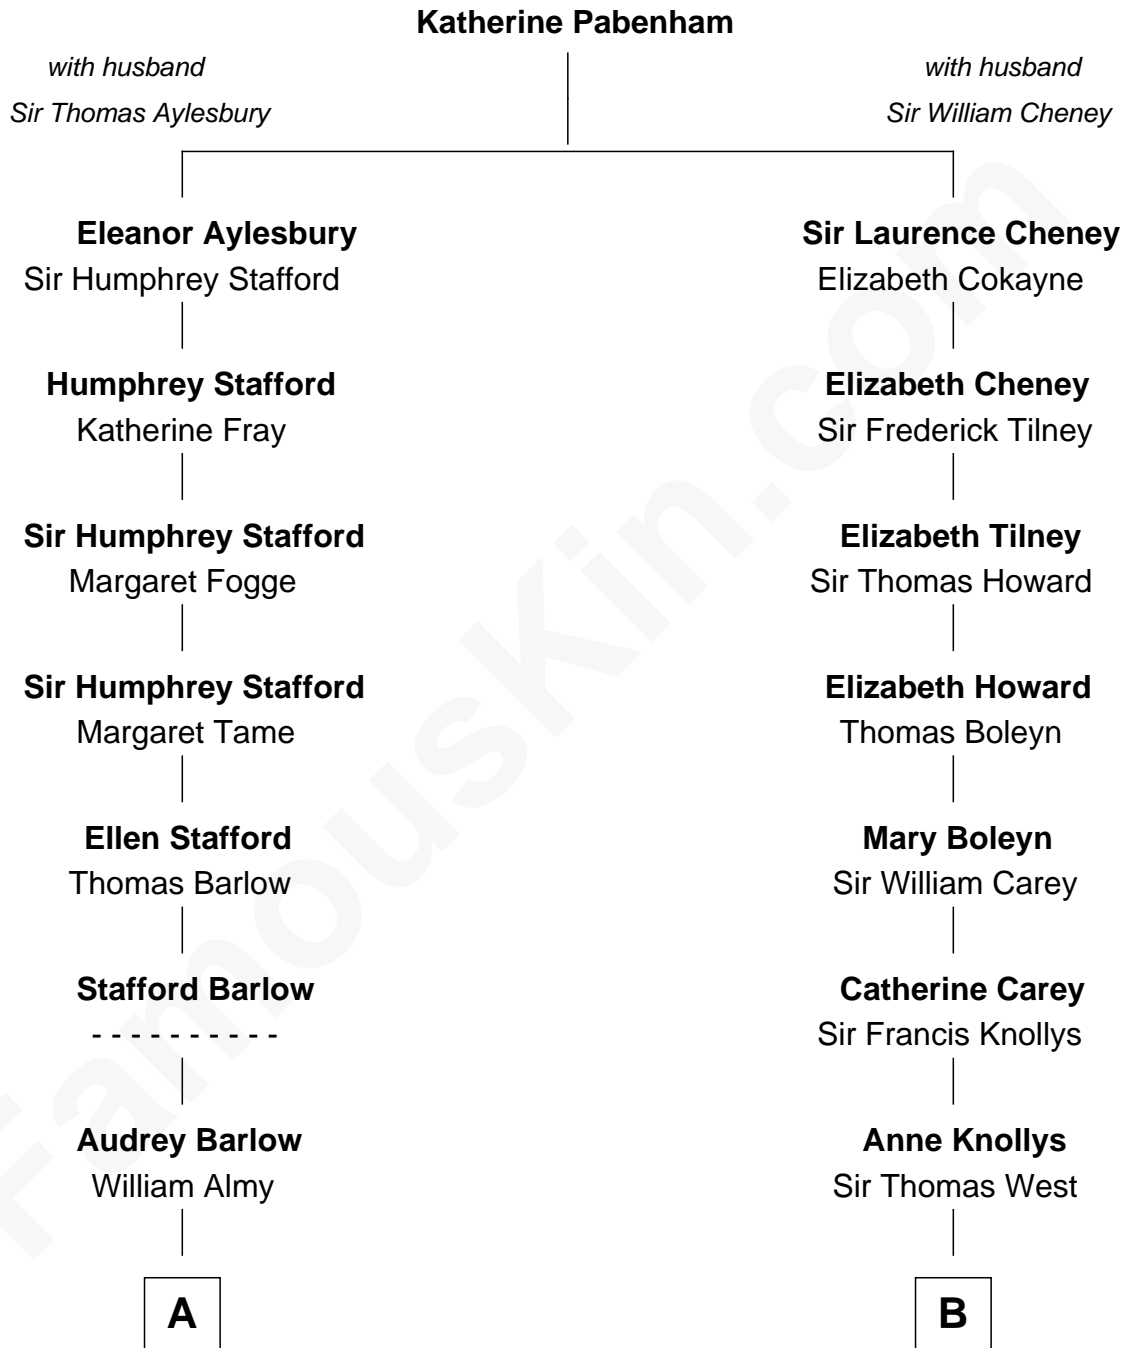

# FamousKin.com Relationship Chart of

**Marilyn Monroe**

*Actress, Model, and Singer*

15th cousin 5 times removed of

**John Cena**

*Movie Actor and WWE Pro Wrestler*

**C**

**Charles Nichols**  
Julia Ellen Skelton

**Natalie Nichols**  
Ulysses John Lupien

**Carol Frances Lupien**  
John Joseph Cena

**John Cena**  
*Actor and Pro Wrestler*