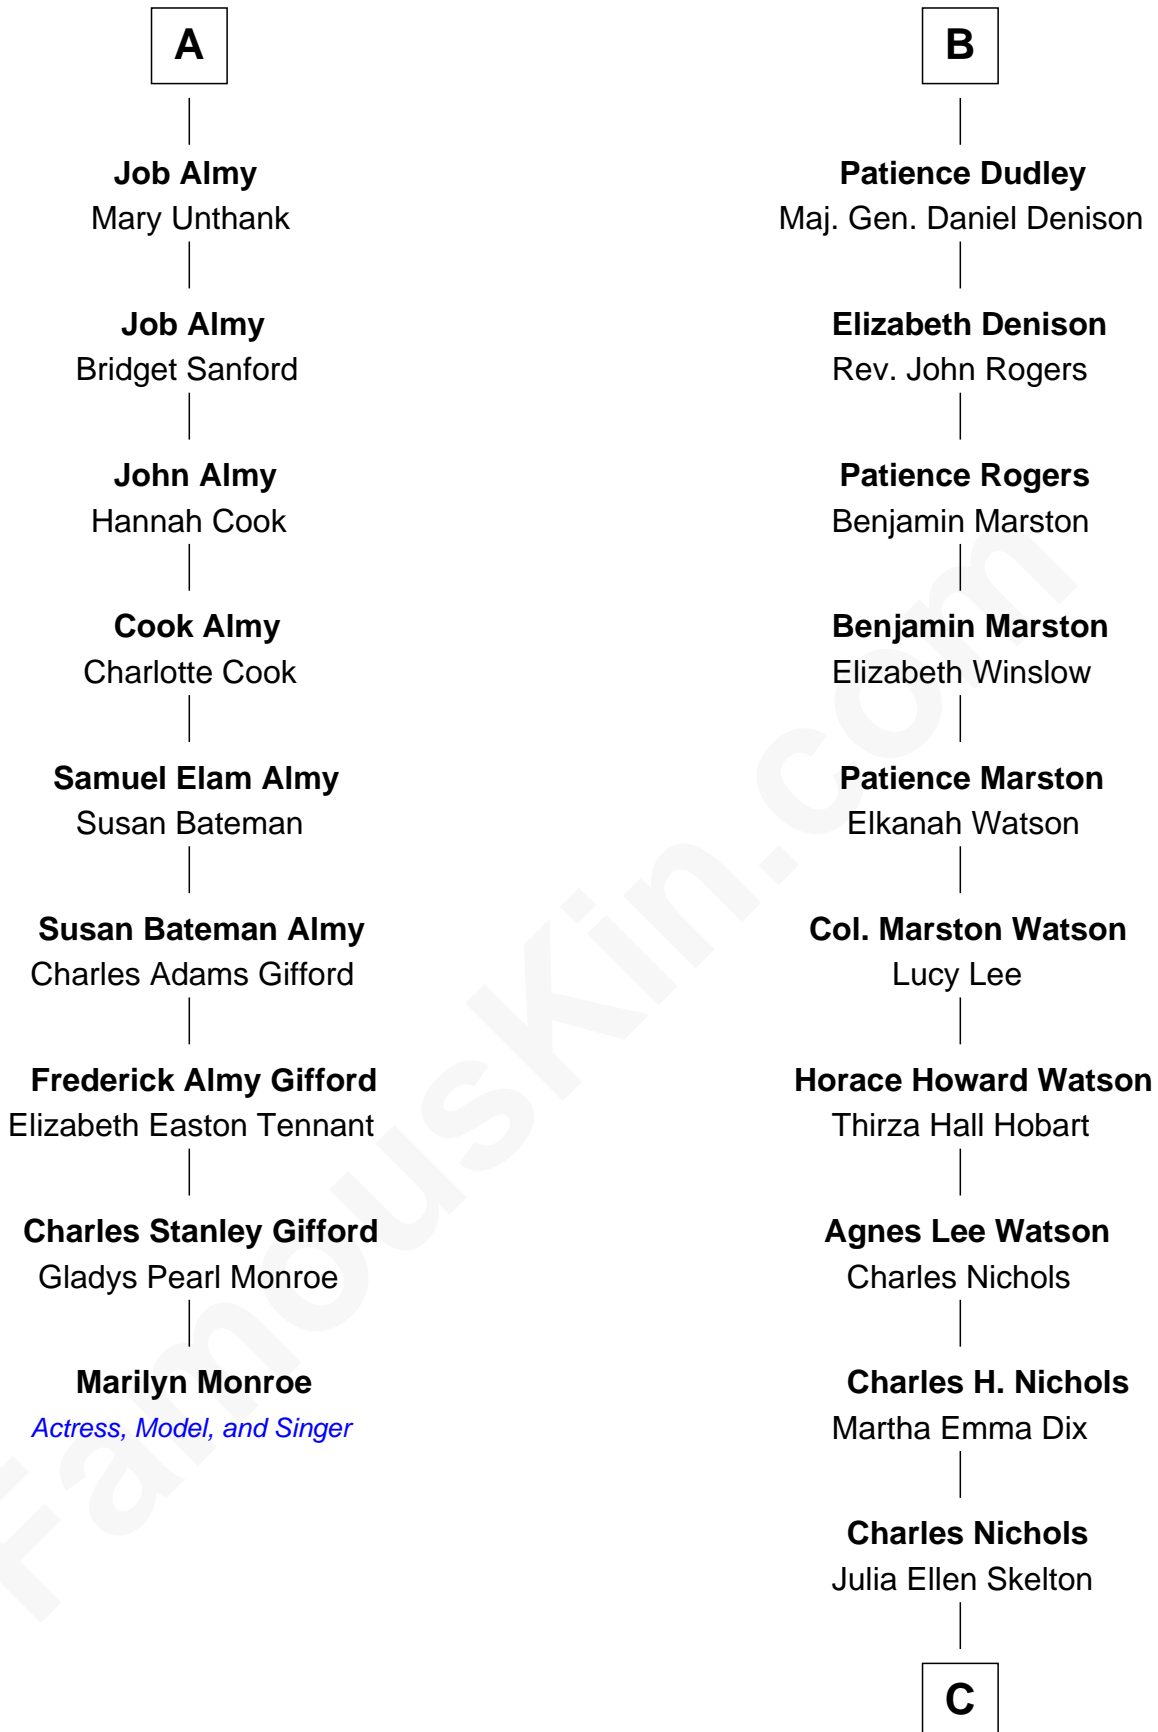

# FamousKin.com Relationship Chart of

**Marilyn Monroe**

*Actress, Model, and Singer*

15th cousin 4 times removed of

**John Cena**

*Movie Actor and WWE Pro Wrestler*

**C**

**Natalie Nichols**

Ulysses John Lupien

**Carol Frances Lupien**

John Joseph Cena

**John Cena**

*Actor and Pro Wrestler*

FamousKin.com