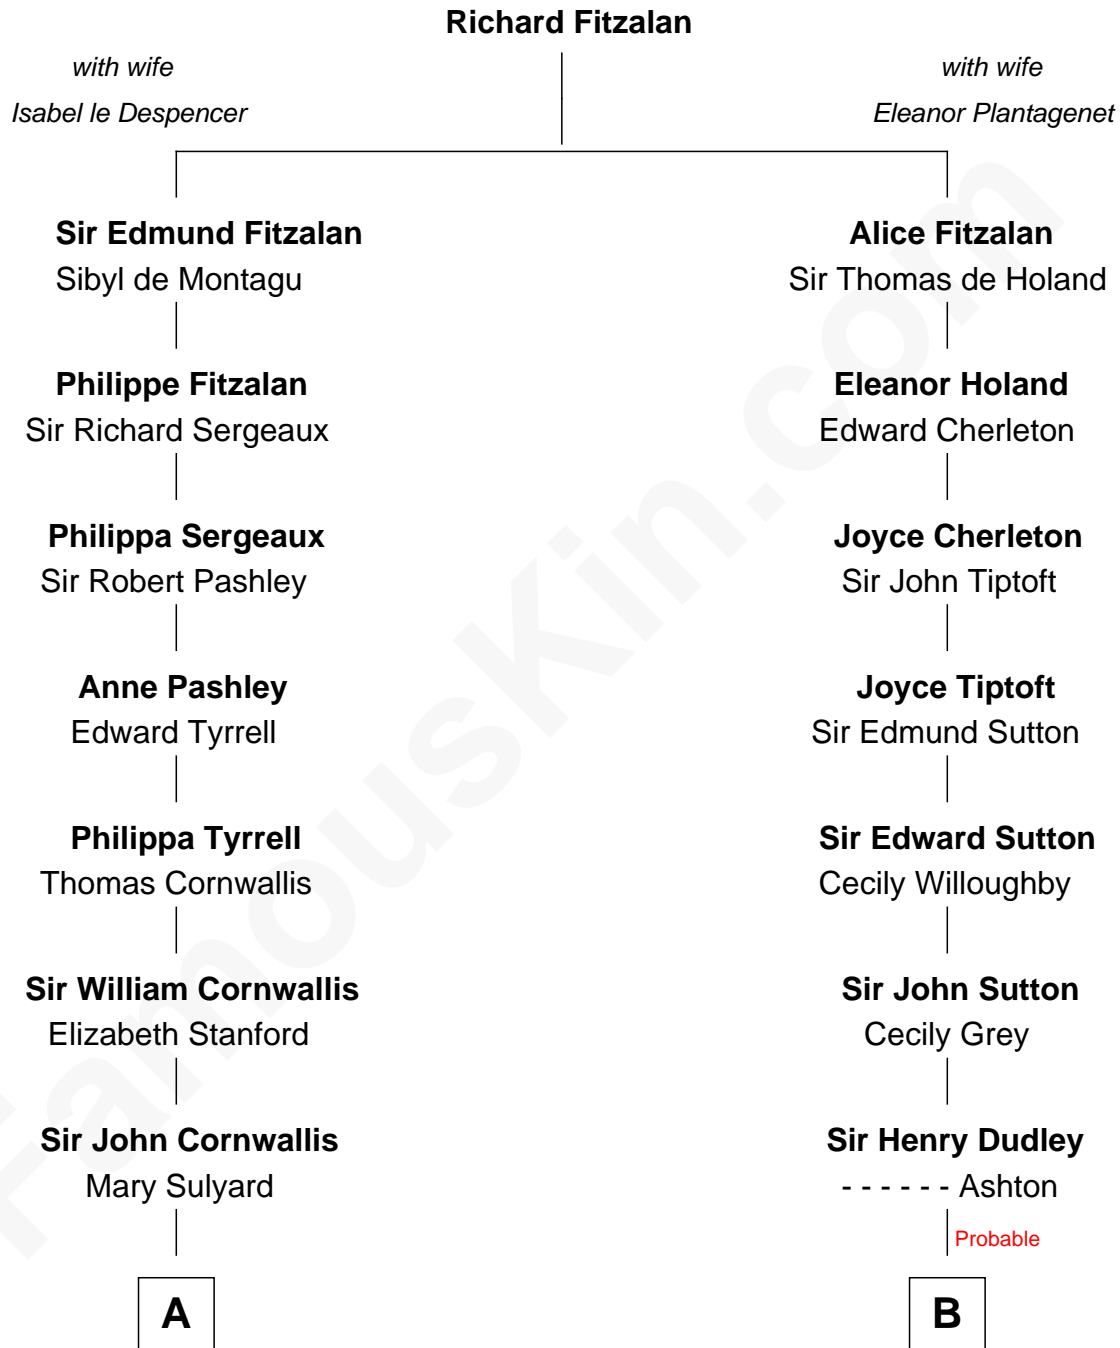

# FamousKin.com Relationship Chart of

**Marilyn Monroe**

*Actress, Model, and Singer*

20th cousin 1 time removed of

**John Cena**

*Movie Actor and WWE Pro Wrestler*

**C**

**Elizabeth Cutting Easton**  
William Congdon Tennant

**Elizabeth Easton Tennant**  
Frederick Almy Gifford

**Charles Stanley Gifford**  
Gladys Pearl Monroe

**Marilyn Monroe**  
*Actress, Model, and Singer*

**D**

**Charles H. Nichols**  
Martha Emma Dix

**Charles Nichols**  
Julia Ellen Skelton