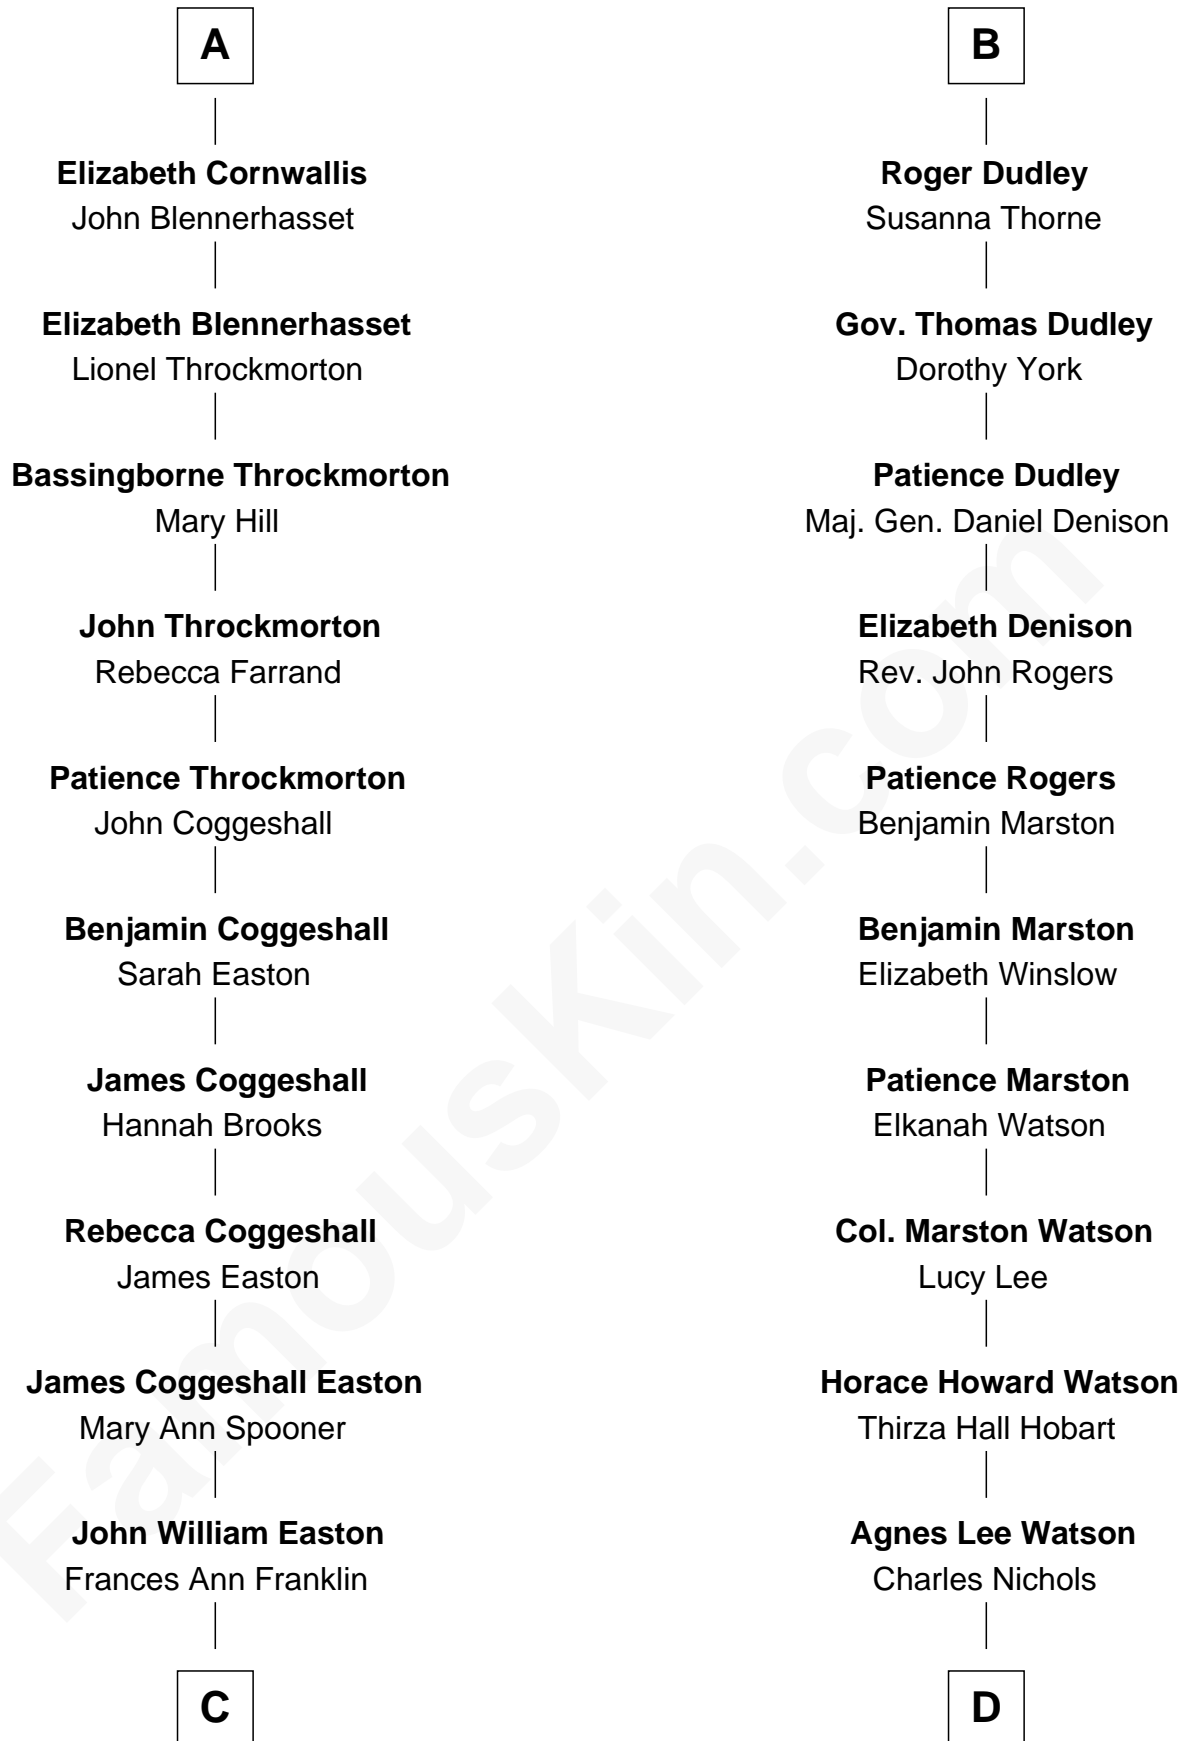

# FamousKin.com Relationship Chart of

**Marilyn Monroe**

*Actress, Model, and Singer*

20th cousin 1 time removed of

**John Cena**

*Movie Actor and WWE Pro Wrestler*

**C**

**Elizabeth Cutting Easton**  
William Congdon Tennant

**Elizabeth Easton Tennant**  
Frederick Almy Gifford

**Charles Stanley Gifford**  
Gladys Pearl Monroe

**Marilyn Monroe**  
*Actress, Model, and Singer*

**D**

**Charles H. Nichols**  
Martha Emma Dix

**Charles Nichols**  
Julia Ellen Skelton