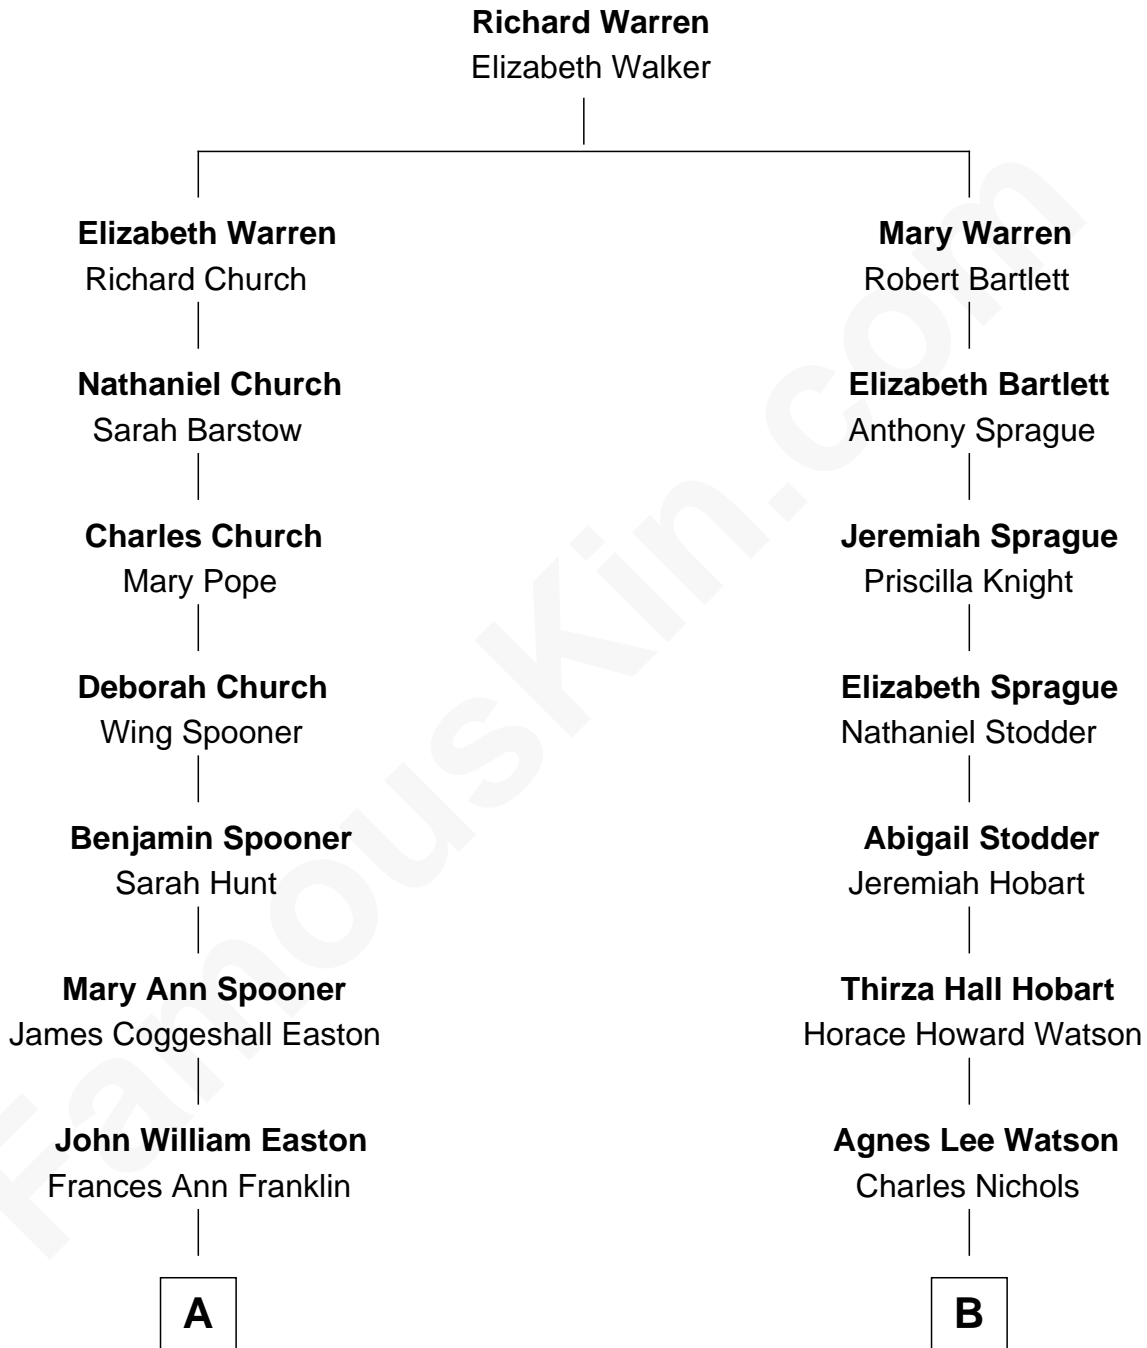

## Relationship Chart of

### Marilyn Monroe

*Actress, Model, and Singer*

10th cousin 1 time removed of

### John Cena

*Movie Actor and WWE Pro Wrestler*

**A**

**Elizabeth Cutting Easton**  
William Congdon Tennant

**Elizabeth Easton Tennant**  
Frederick Almy Gifford

**Charles Stanley Gifford**  
Gladys Pearl Monroe