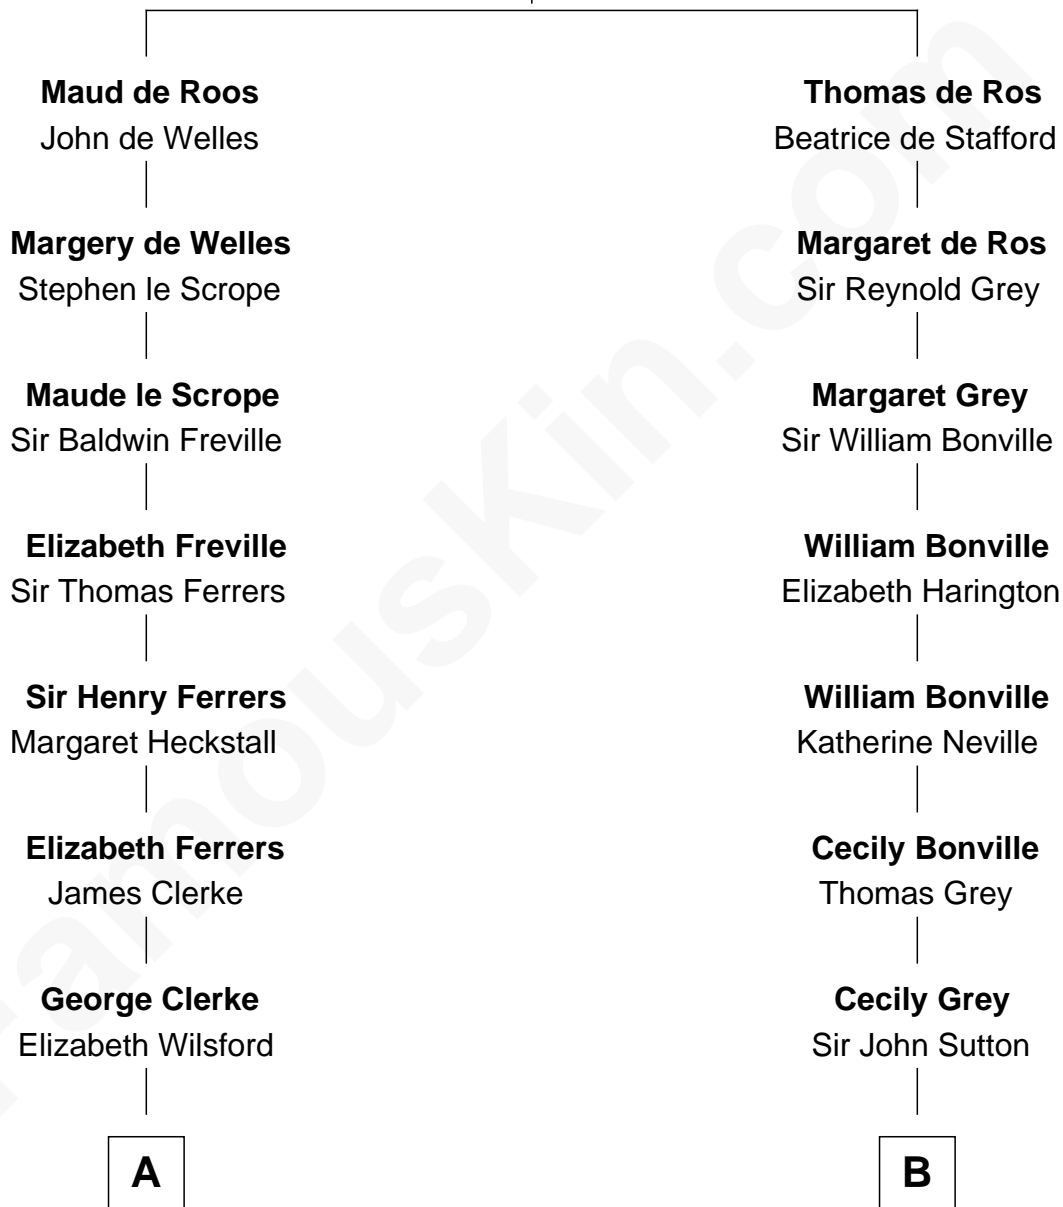

FamousKin.com Relationship Chart of

Marilyn Monroe

Actress, Model, and Singer

19th cousin 1 time removed of

J. K. Simmons

TV and Movie Actor

Sir William de Ros
Margery de Badlesmere

C

Frederick Almy Gifford
Elizabeth Easton Tennant

Charles Stanley Gifford
Gladys Pearl Monroe

Marilyn Monroe
Actress, Model, and Singer

D

Lewis Jacob Hazen
Emma Broaddus Lewis

Ruth Hazen
Col. Ralph Archibald Kimble