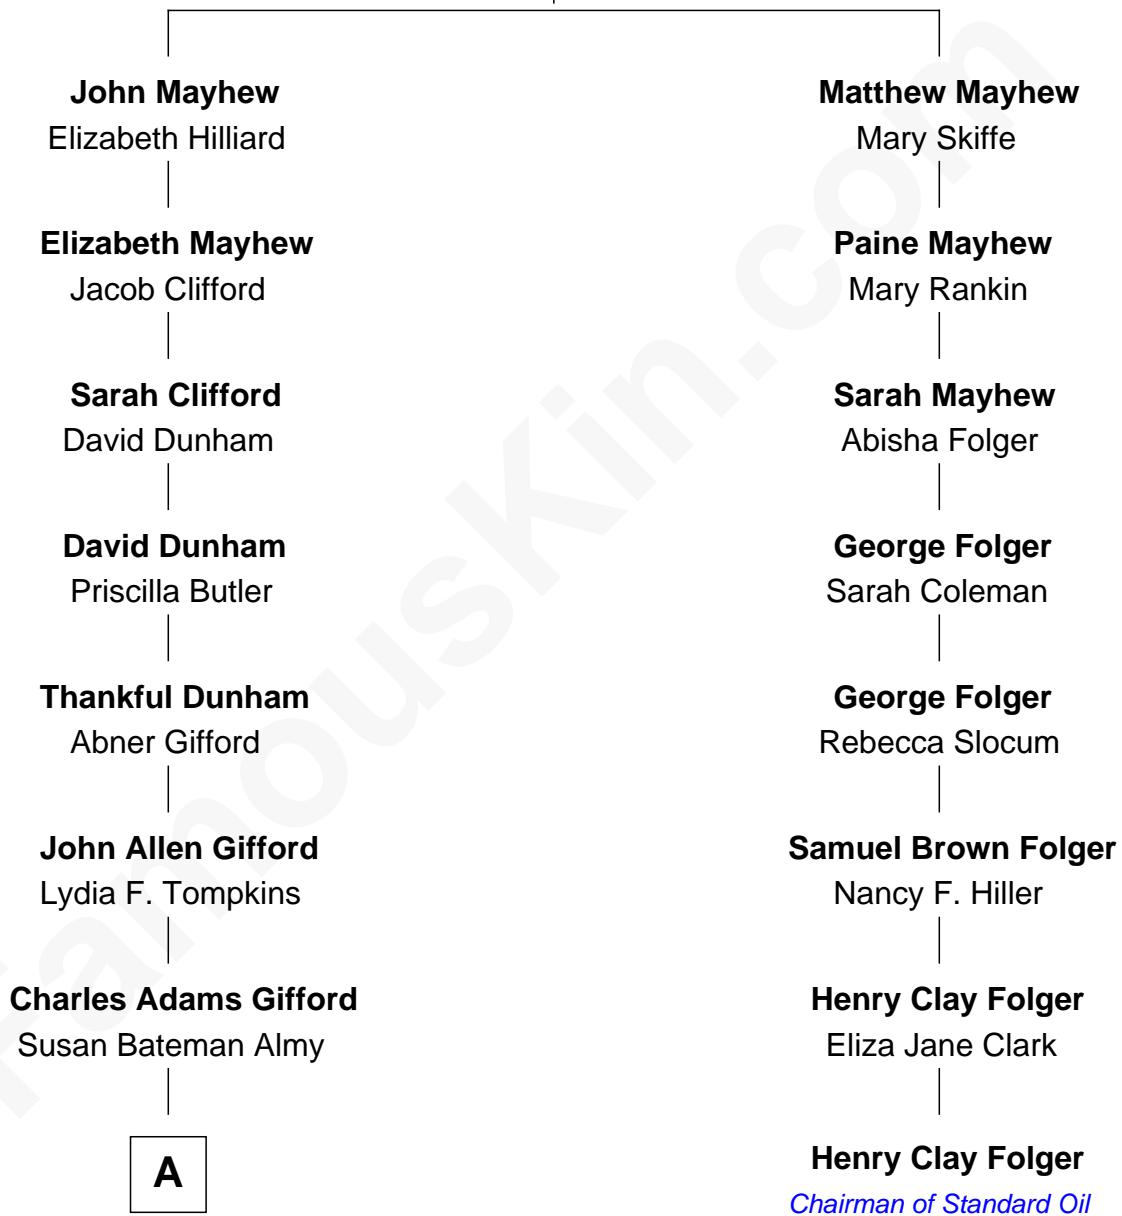

## Relationship Chart of

### Marilyn Monroe

Actress, Model, and Singer

7th cousin 2 times removed of

### Henry Clay Folger

Founder of Folger Shakespeare Library and Chairman of Standard Oil

**Rev. Thomas Mayhew**

Jane - - - - -

A

Frederick Almy Gifford  
Elizabeth Easton Tennant

Charles Stanley Gifford  
Gladys Pearl Monroe

Marilyn Monroe  
*Actress, Model, and Singer*