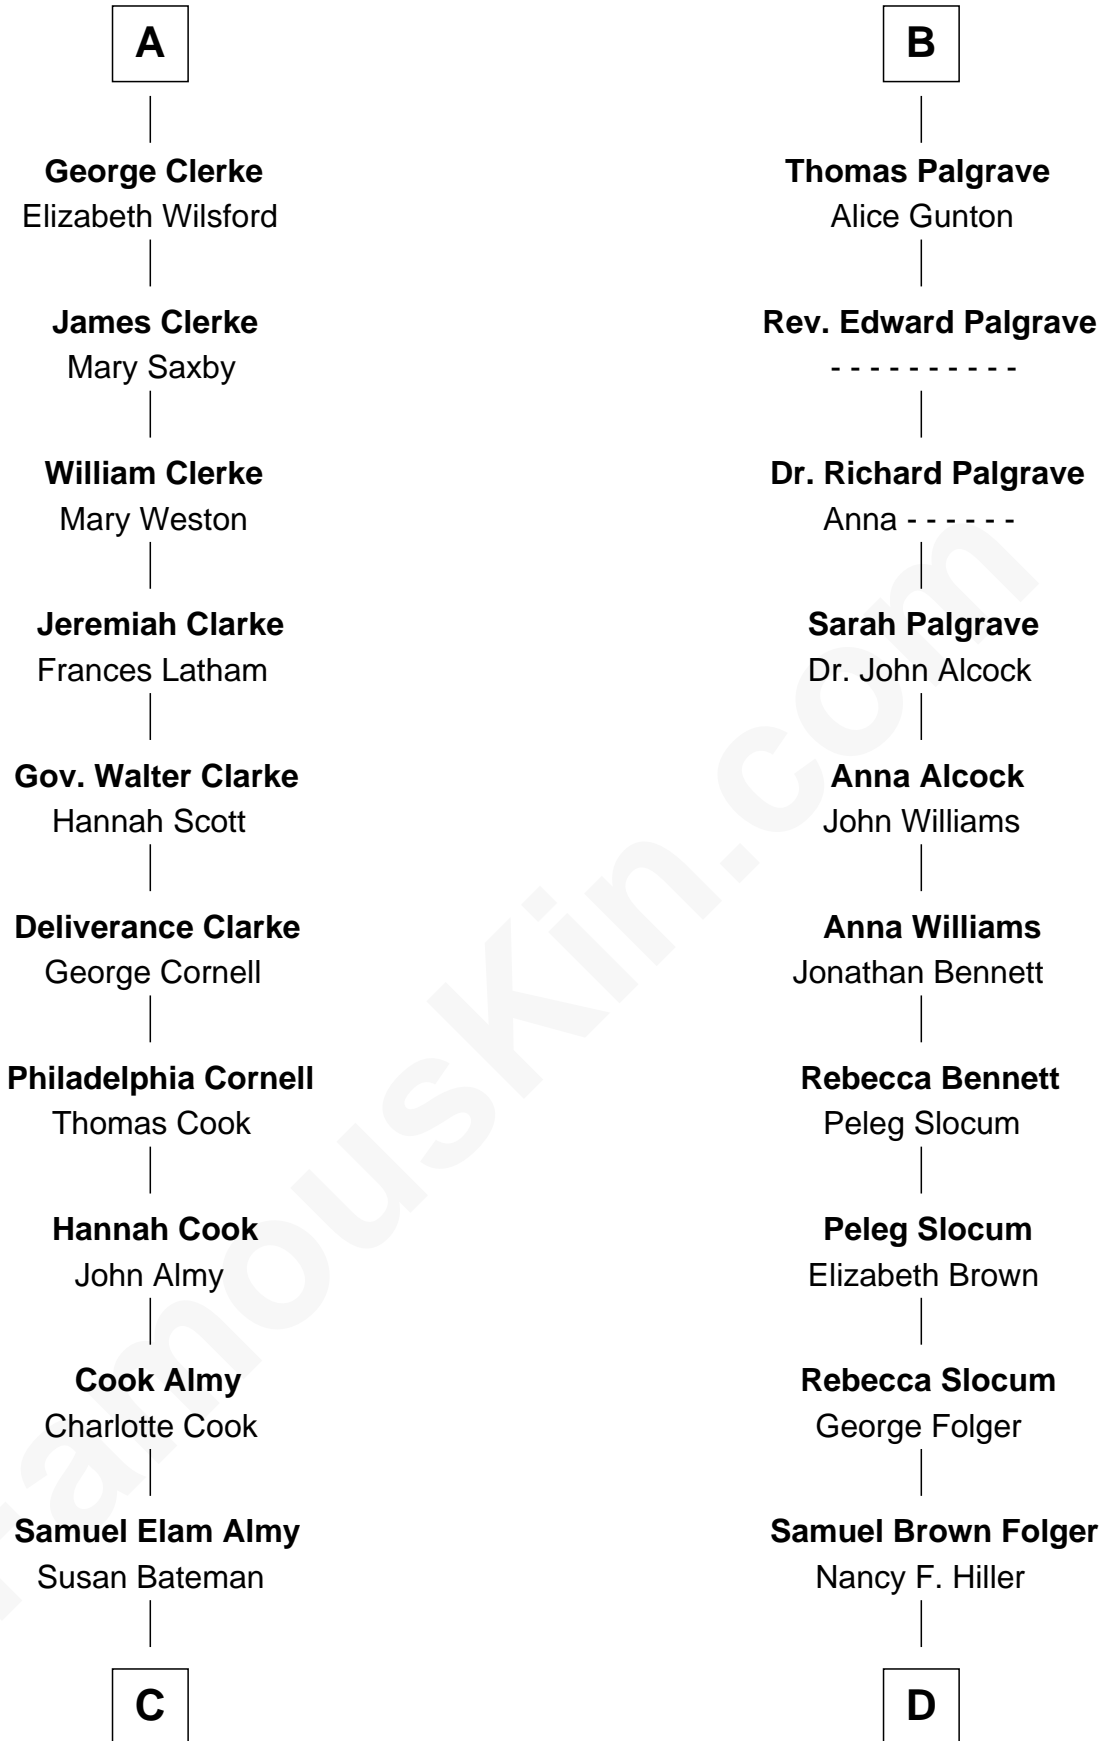

FamousKin.com

Relationship Chart of

Marilyn Monroe

Actress, Model, and Singer

18th cousin 2 times removed of

Henry Clay Folger

Founder of Folger Shakespeare Library and Chairman of Standard Oil

Bartholomew de Badlesmere

Margaret de Clare

Margery de Badlesmere

Sir William de Ros

Maud de Roos

John de Welles

Margery de Welles

Stephen le Scrope

Maude le Scrope

Elizabeth Wingfield

Sir William Brandon

Eleanor Brandon

John Glemham

Anne Glemham

Henry Palgrave

B

C

Susan Bateman Almy
Charles Adams Gifford

Frederick Almy Gifford
Elizabeth Easton Tennant

Charles Stanley Gifford
Gladys Pearl Monroe

Marilyn Monroe
Actress, Model, and Singer

D

Henry Clay Folger
Eliza Jane Clark