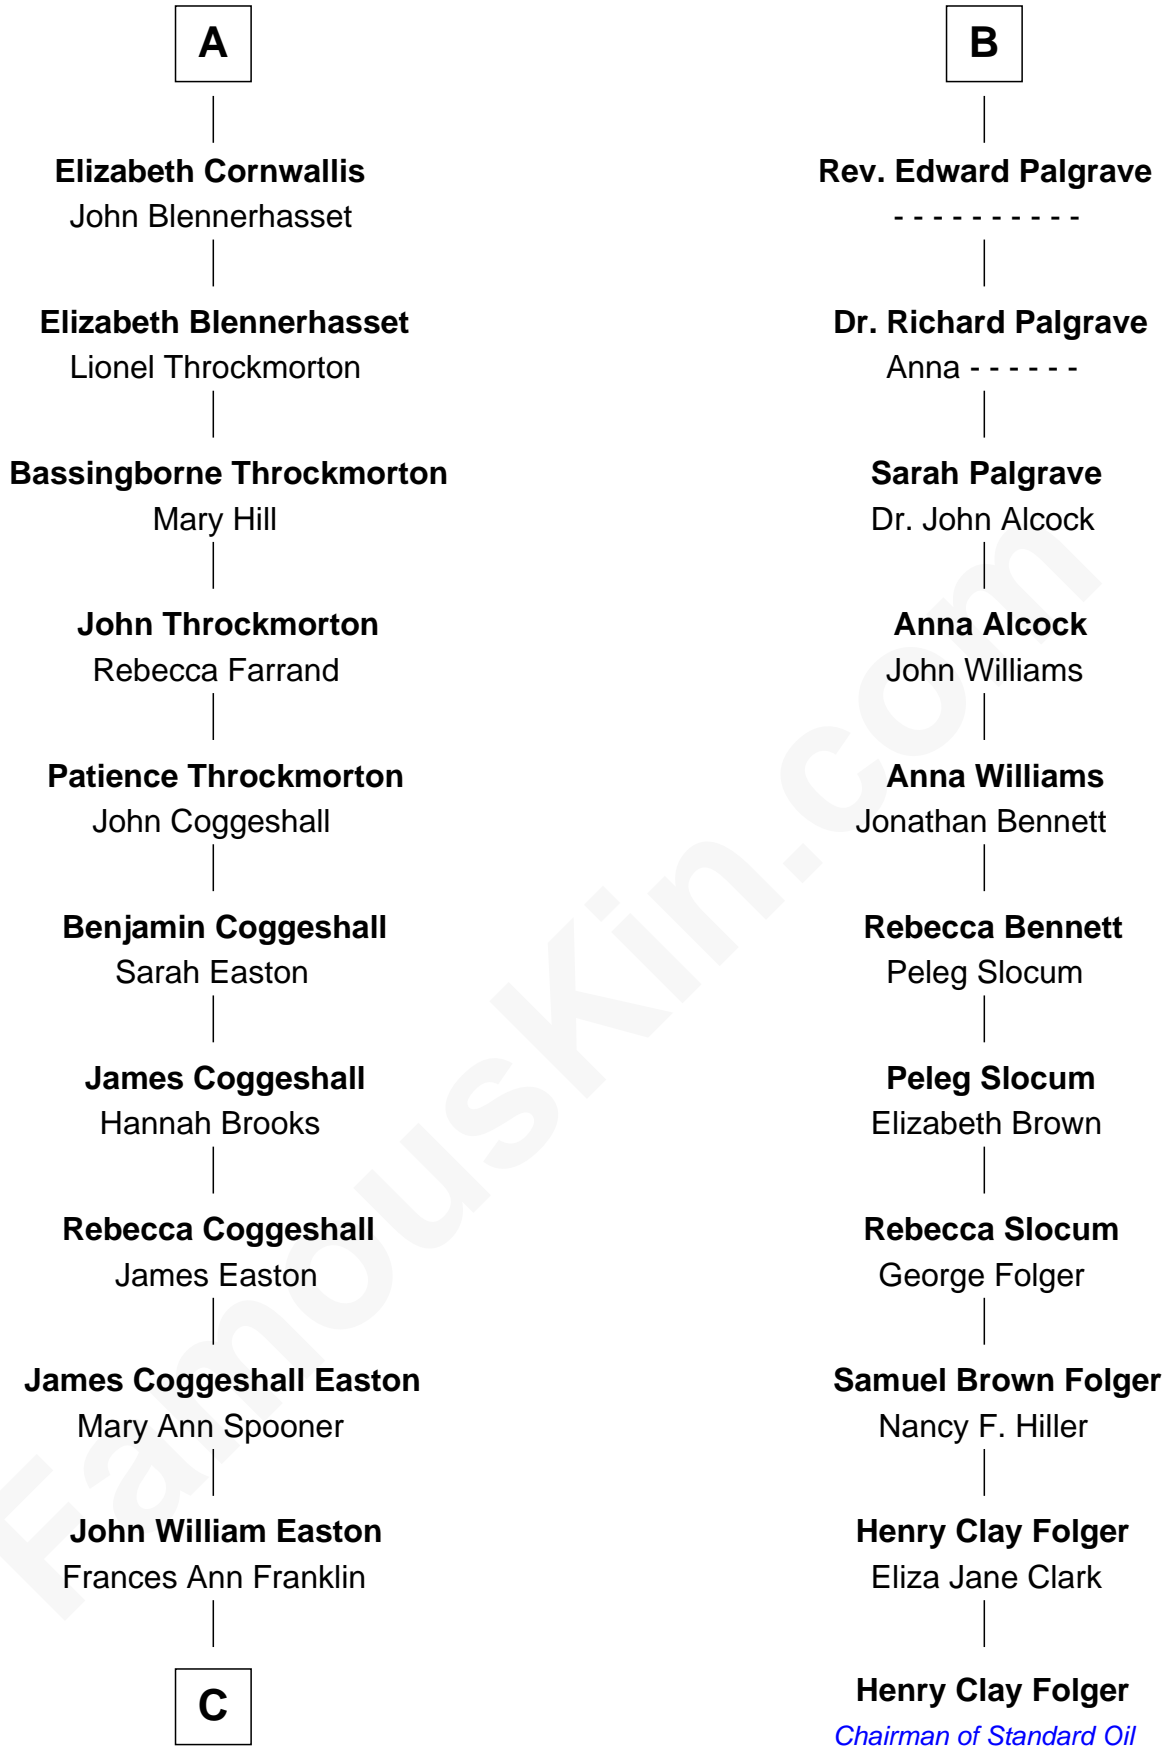

FamousKin.com Relationship Chart of

Marilyn Monroe

Actress, Model, and Singer

17th cousin 3 times removed of

Henry Clay Folger

Founder of Folger Shakespeare Library and Chairman of Standard Oil

C

—
Elizabeth Cutting Easton

William Congdon Tennant

—
Elizabeth Easton Tennant

Frederick Almy Gifford

—
Charles Stanley Gifford

Gladys Pearl Monroe

—
Marilyn Monroe

Actress, Model, and Singer

FamousKin.com