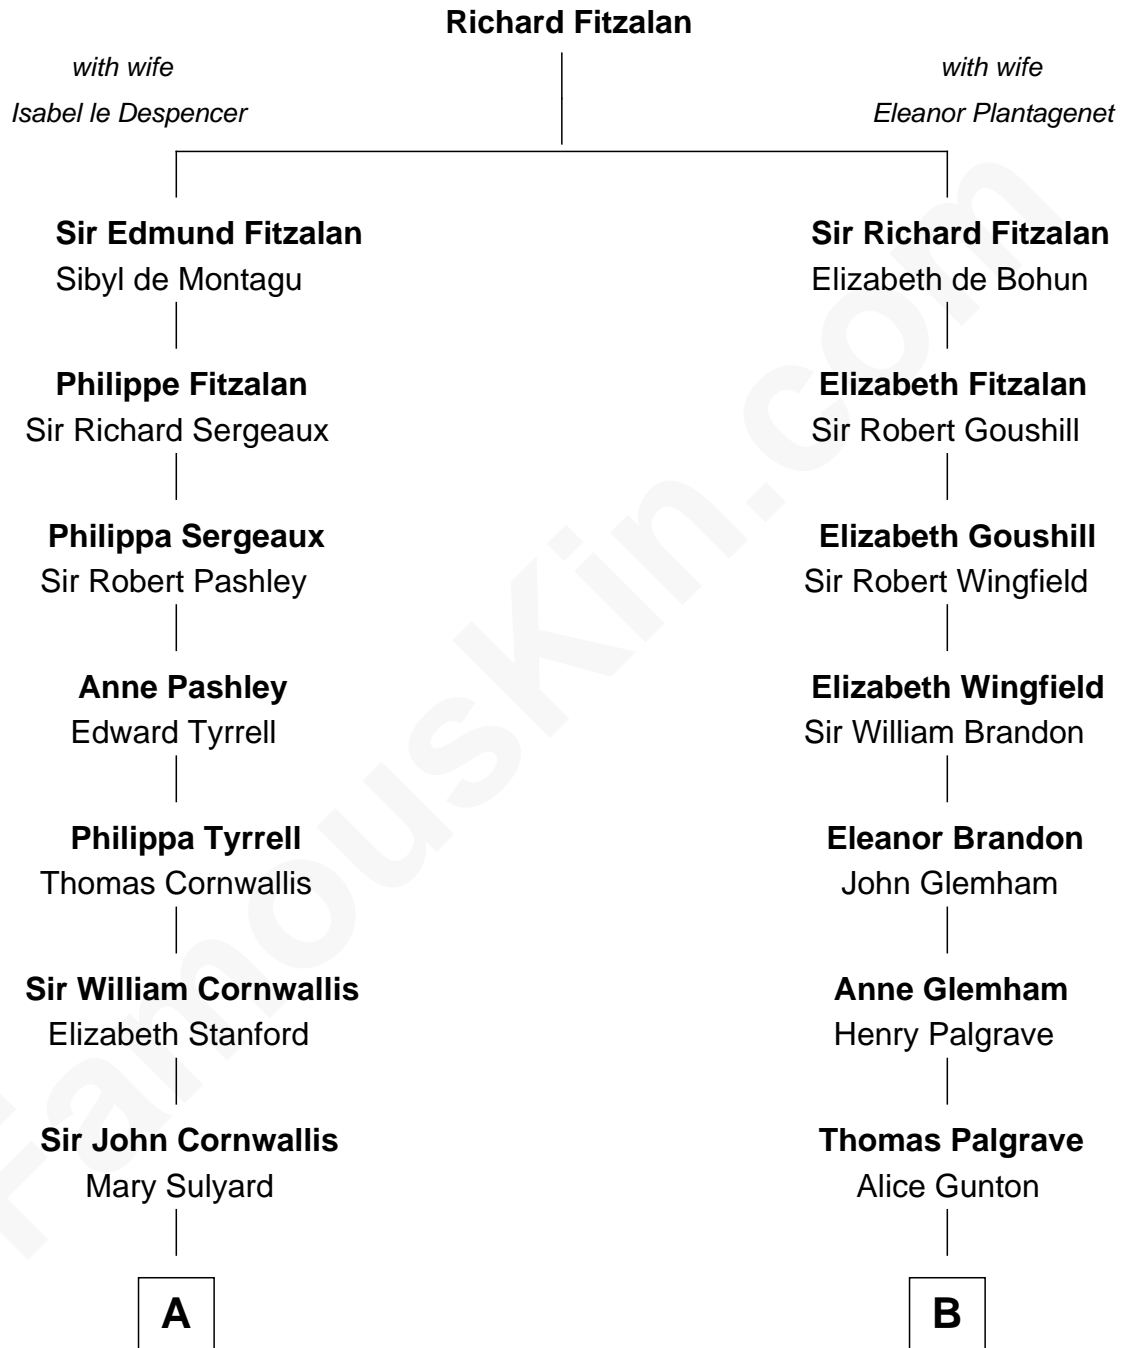

FamousKin.com Relationship Chart of

Marilyn Monroe

Actress, Model, and Singer

17th cousin 3 times removed of

Henry Clay Folger

Founder of Folger Shakespeare Library and Chairman of Standard Oil

C

—
Elizabeth Cutting Easton

William Congdon Tennant

—
Elizabeth Easton Tennant

Frederick Almy Gifford

—
Charles Stanley Gifford

Gladys Pearl Monroe

—
Marilyn Monroe

Actress, Model, and Singer

FamousKin.com