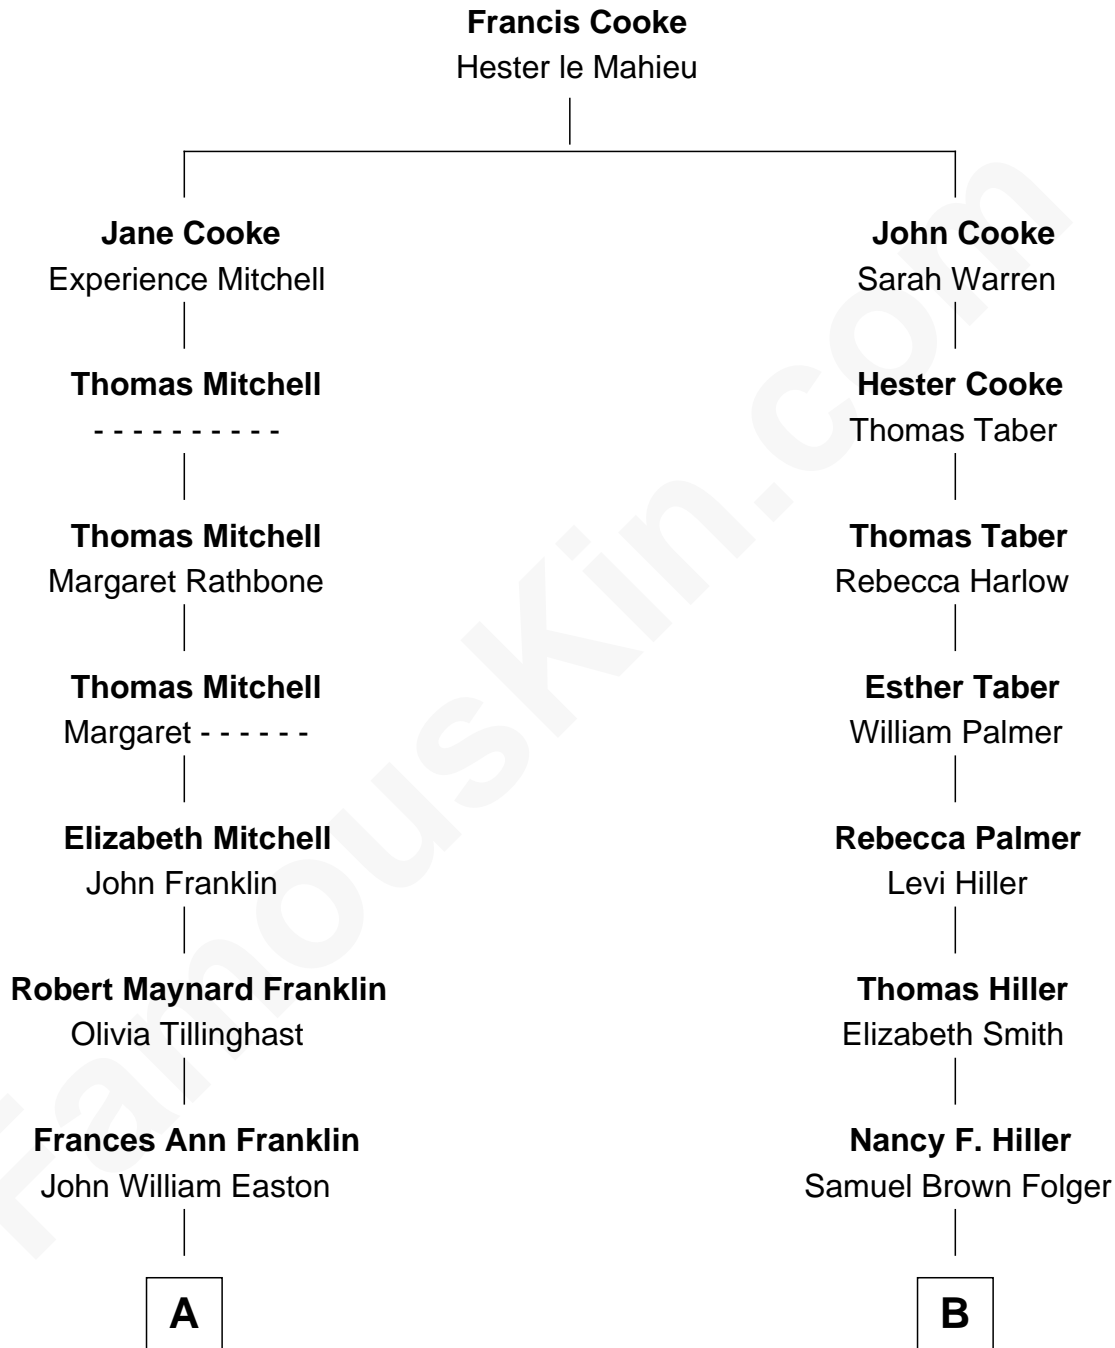

FamousKin.com Relationship Chart of

Marilyn Monroe

Actress, Model, and Singer

8th cousin 2 times removed of

Henry Clay Folger

Founder of Folger Shakespeare Library and Chairman of Standard Oil

A

Elizabeth Cutting Easton
William Congdon Tennant

Elizabeth Easton Tennant
Frederick Almy Gifford

Charles Stanley Gifford
Gladys Pearl Monroe

Marilyn Monroe
Actress, Model, and Singer

B

Henry Clay Folger
Eliza Jane Clark

Henry Clay Folger
Chairman of Standard Oil