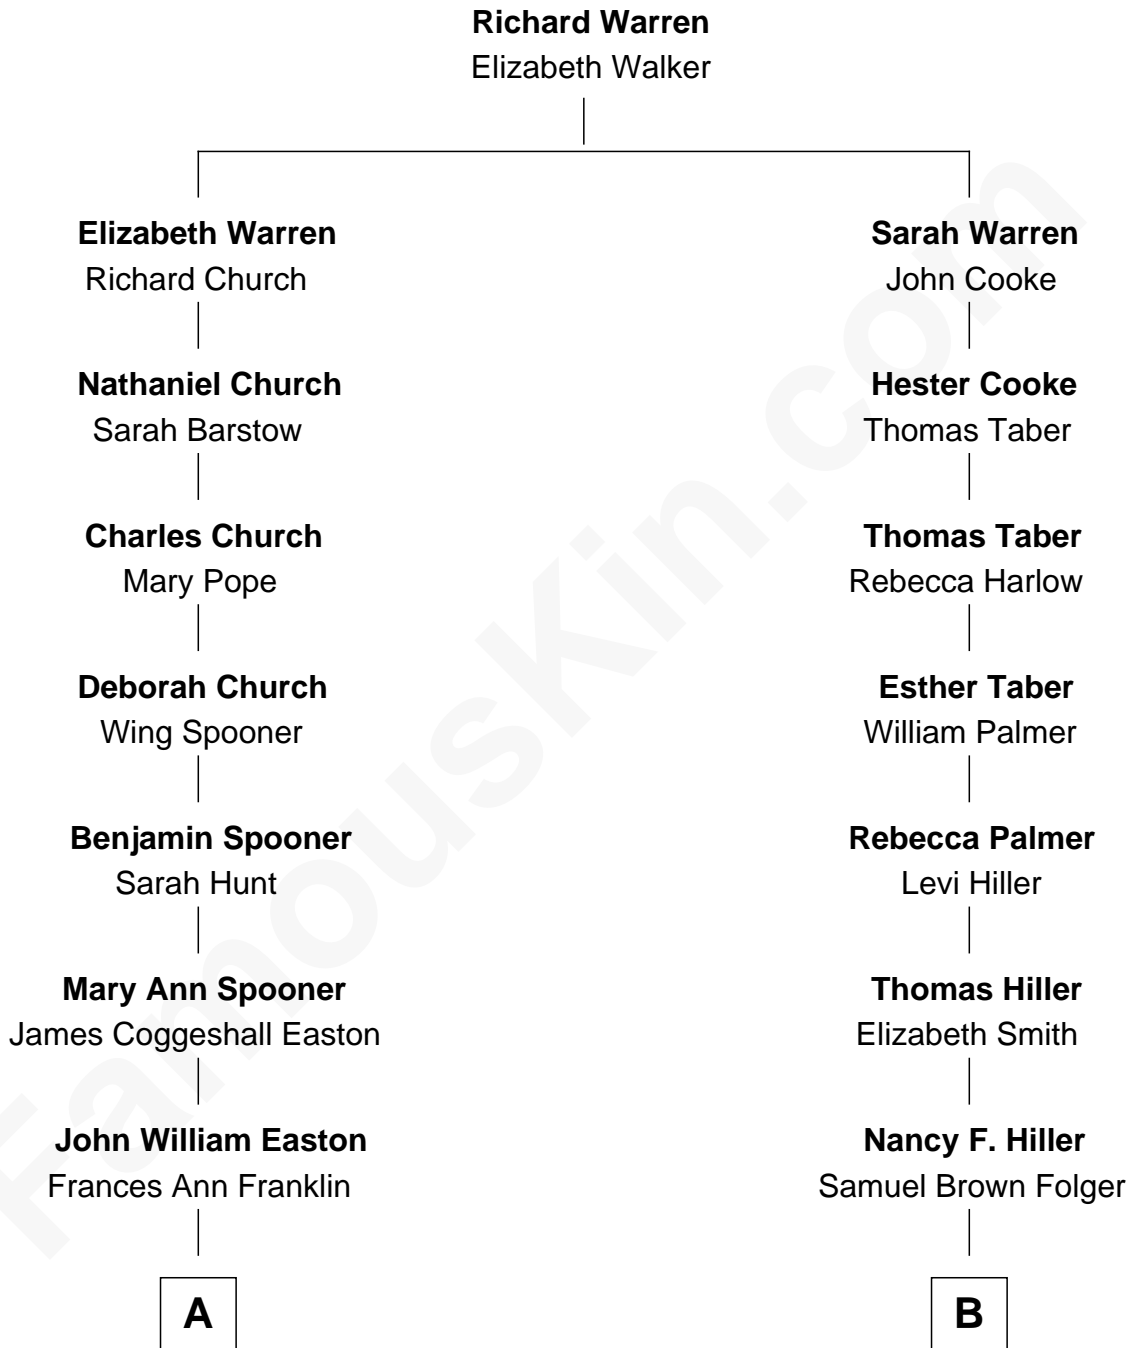

# FamousKin.com Relationship Chart of

**Marilyn Monroe**

*Actress, Model, and Singer*

8th cousin 2 times removed of

**Henry Clay Folger**

*Founder of Folger Shakespeare Library and Chairman of Standard Oil*

FamousKin.com