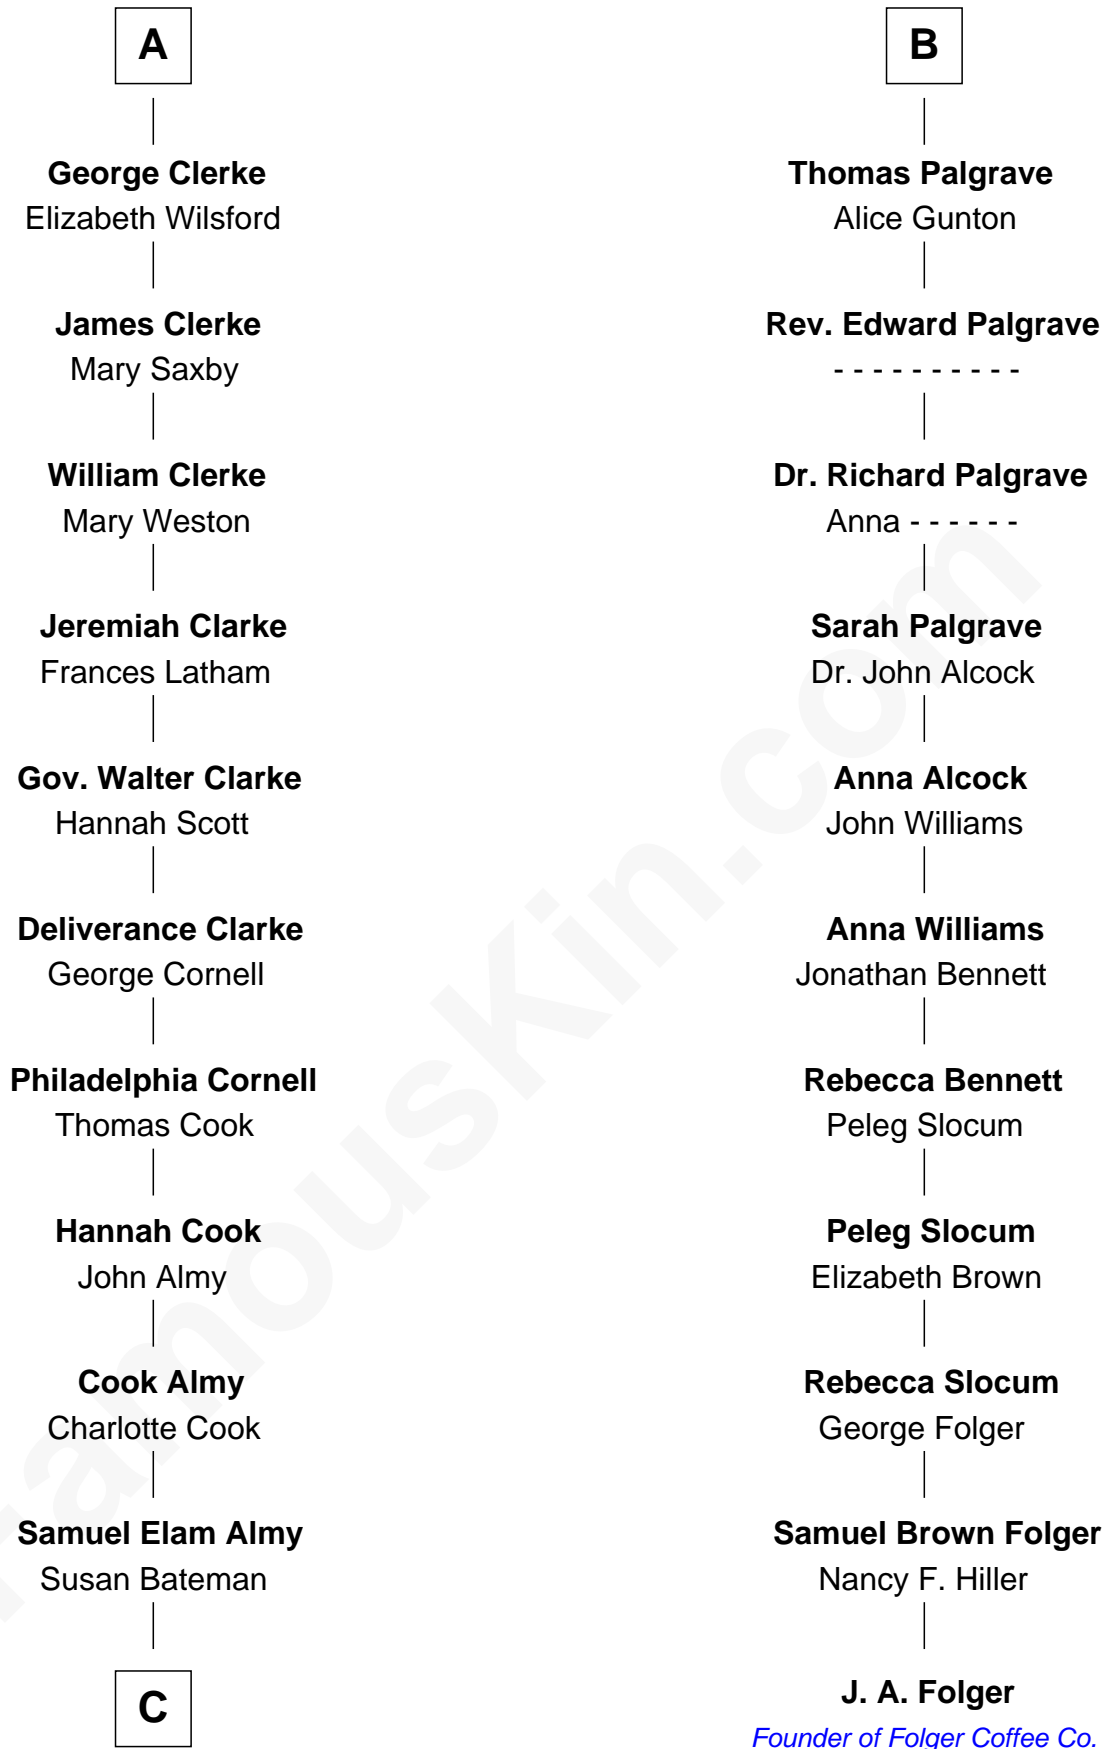

### Marilyn Monroe

*Actress, Model, and Singer*

17th cousin 3 times removed of

**J. A. Folger**

*Founder of Folger Coffee Company*

**Bartholomew de Badlesmere**

Margaret de Clare

**Margery de Badlesmere**

**Elizabeth de Bohun**

Sir Richard Fitzalan

**Elizabeth Fitzalan**

Sir Robert Goushill

**Elizabeth Goushill**

Sir Robert Wingfield

**Elizabeth Wingfield**

Sir William Brandon

**Eleanor Brandon**

John Glemham

**Anne Glemham**

Henry Palgrave

**B**

**C**

—  
**Susan Bateman Almy**  
Charles Adams Gifford

—  
**Frederick Almy Gifford**  
Elizabeth Easton Tennant

—  
**Charles Stanley Gifford**  
Gladys Pearl Monroe

—  
**Marilyn Monroe**  
*Actress, Model, and Singer*

FamousKin.com