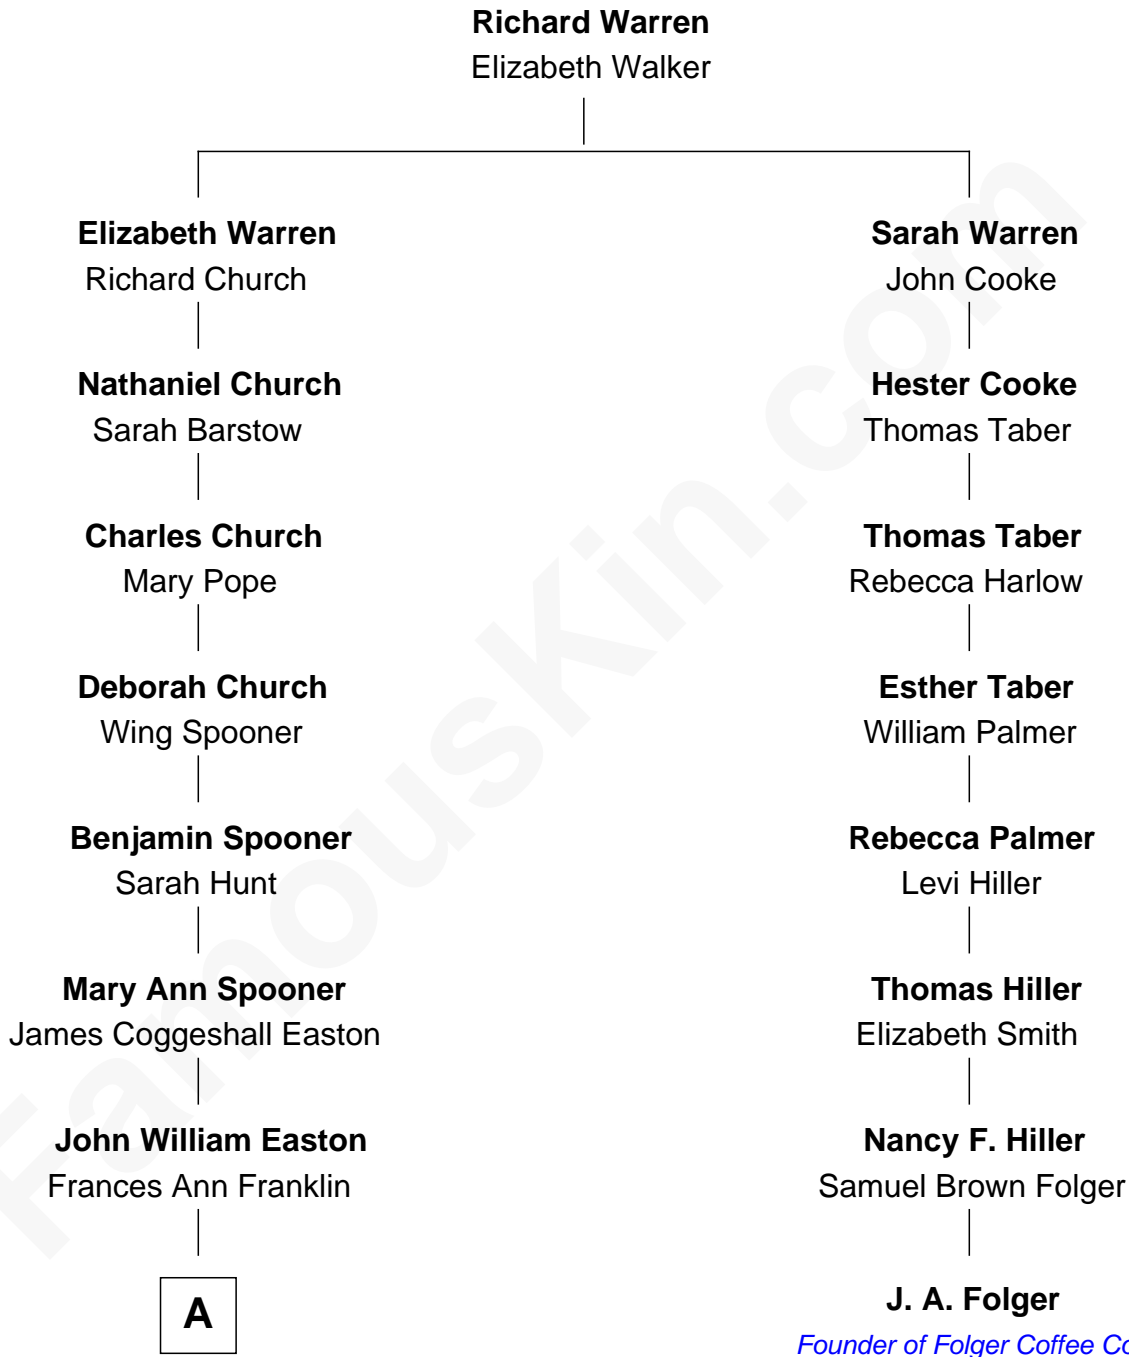

## Relationship Chart of

### Marilyn Monroe

*Actress, Model, and Singer*

7th cousin 3 times removed of

**J. A. Folger**

*Founder of Folger Coffee Company*

**A**

—  
**Elizabeth Cutting Easton**  
William Congdon Tennant

—  
**Elizabeth Easton Tennant**  
Frederick Almy Gifford

—  
**Charles Stanley Gifford**  
Gladys Pearl Monroe

—  
**Marilyn Monroe**  
*Actress, Model, and Singer*

FamousKin.com