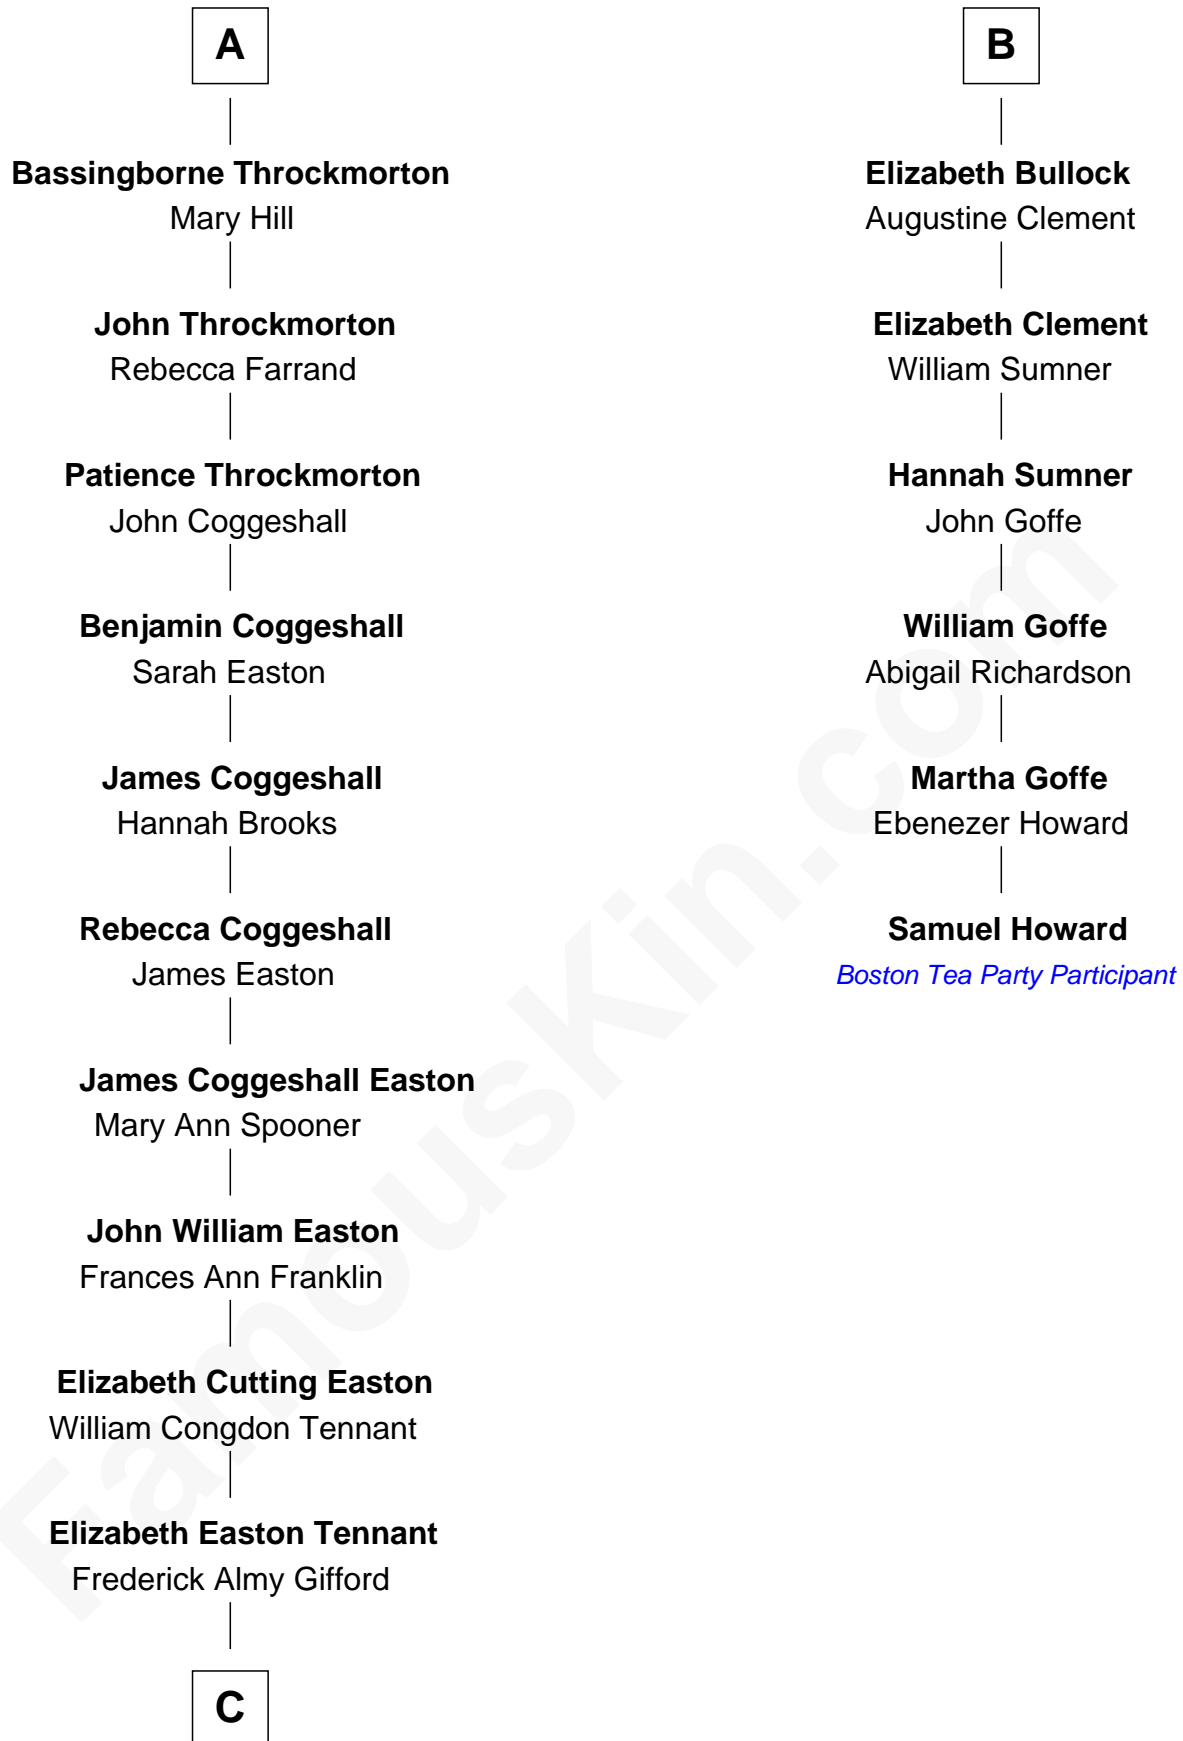

FamousKin.com Relationship Chart of

Marilyn Monroe

Actress, Model, and Singer

12th cousin 6 times removed of

Samuel Howard

Boston Tea Party Participant

Sir Richard Sergeaux

Philippe Fitzalan

Sir John Cornwallis

Mary Sulyard

Elizabeth Cornwallis

John Blennerhasset

Elizabeth Blennerhasset

Lionel Throckmorton

A

Alice Sergeaux

Sir Richard de Vere

Sir John de Vere

Elizabeth Howard

Joan de Vere

Sir William Norreys

Margaret Norreys

Gilbert Bullock

Thomas Bullock

Alice Kingsmill

Richard Bullock

Alice Berrington

William Bullock

B

C

Charles Stanley Gifford

Gladys Pearl Monroe