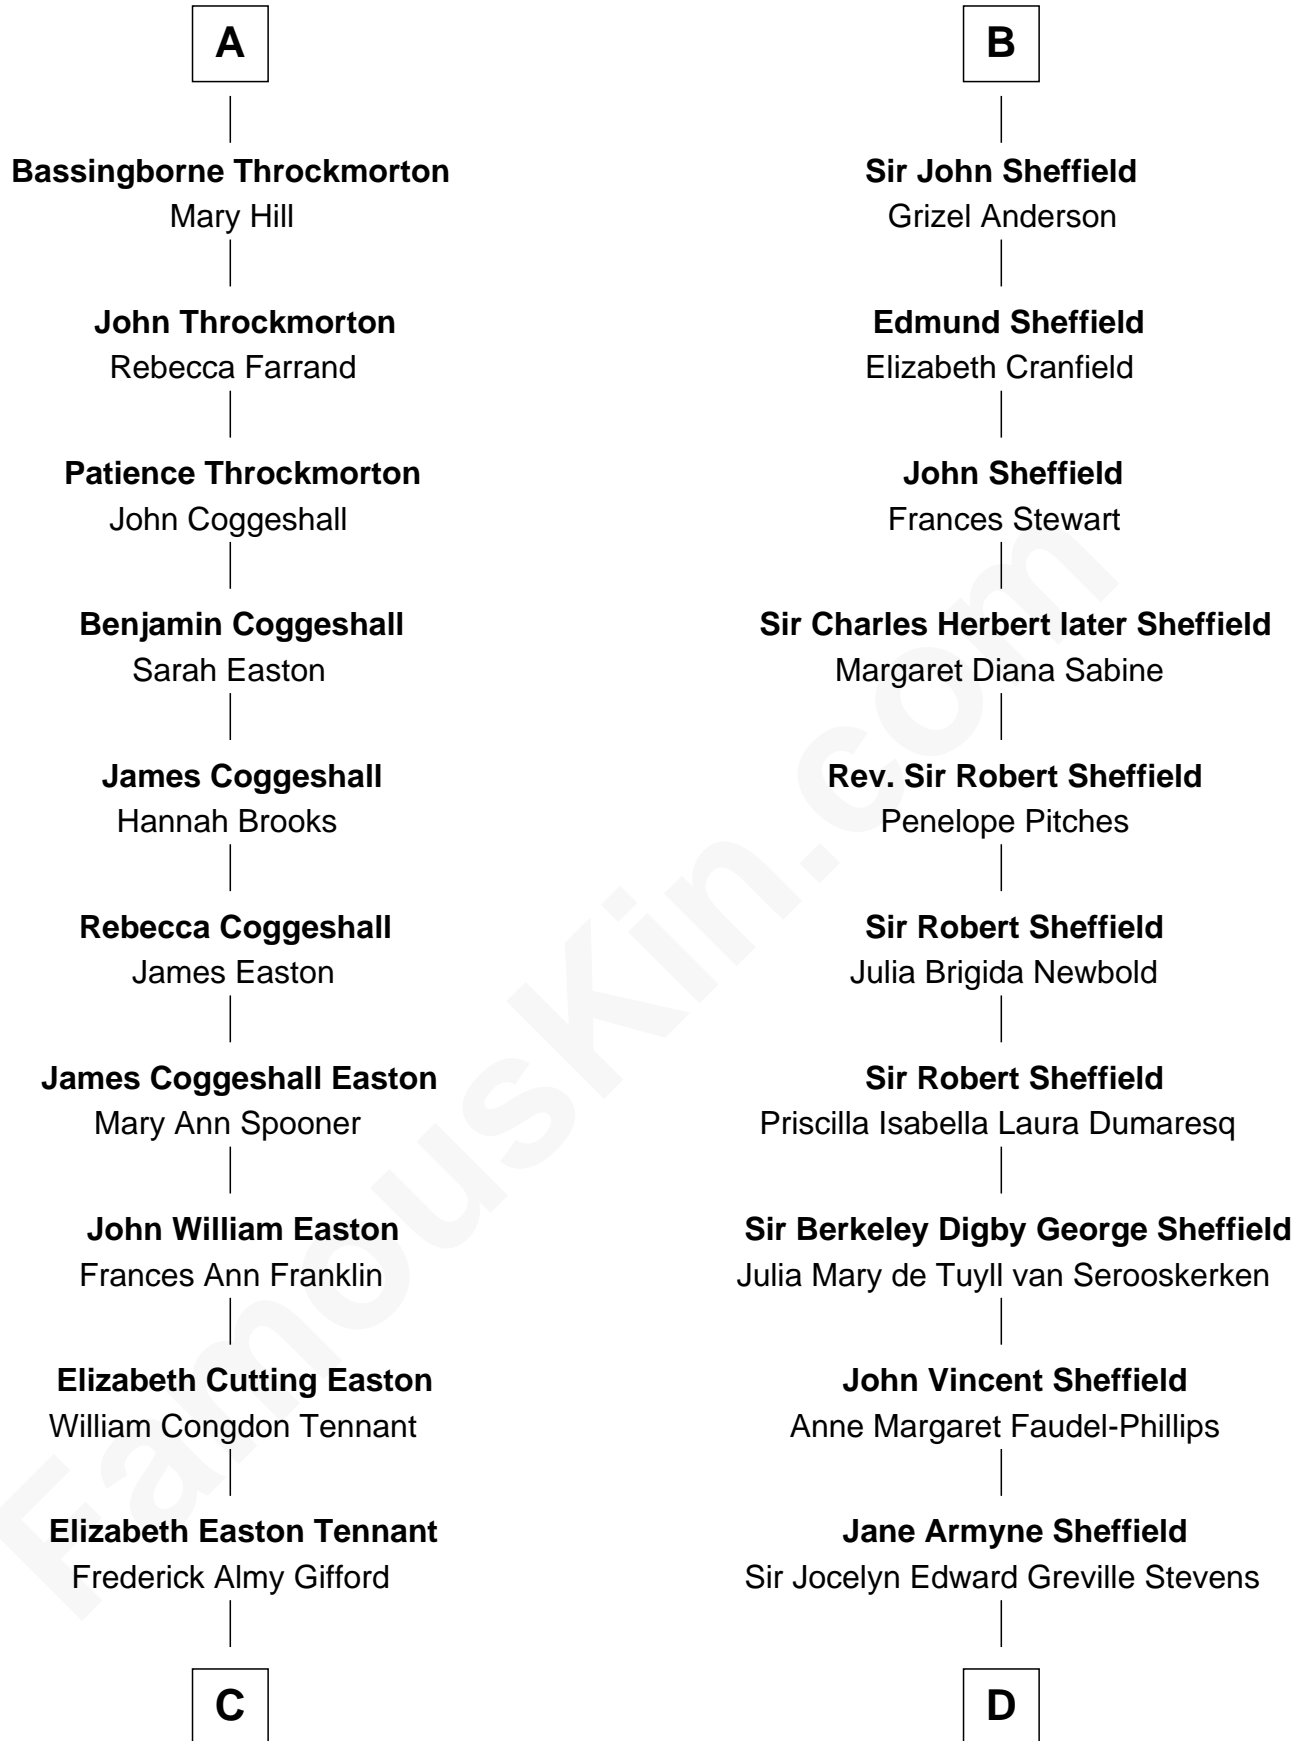

FamousKin.com Relationship Chart of

Marilyn Monroe

Actress, Model, and Singer

18th cousin of

Cara Delevingne

Fashion Model and Movie Actress

Sir Richard Sergeaux

Philippe Fitzalan

C

Charles Stanley Gifford

Gladys Pearl Monroe

Marilyn Monroe

Actress, Model, and Singer

D

Pandora Anne Stevens

Charles Hamar Delevingne