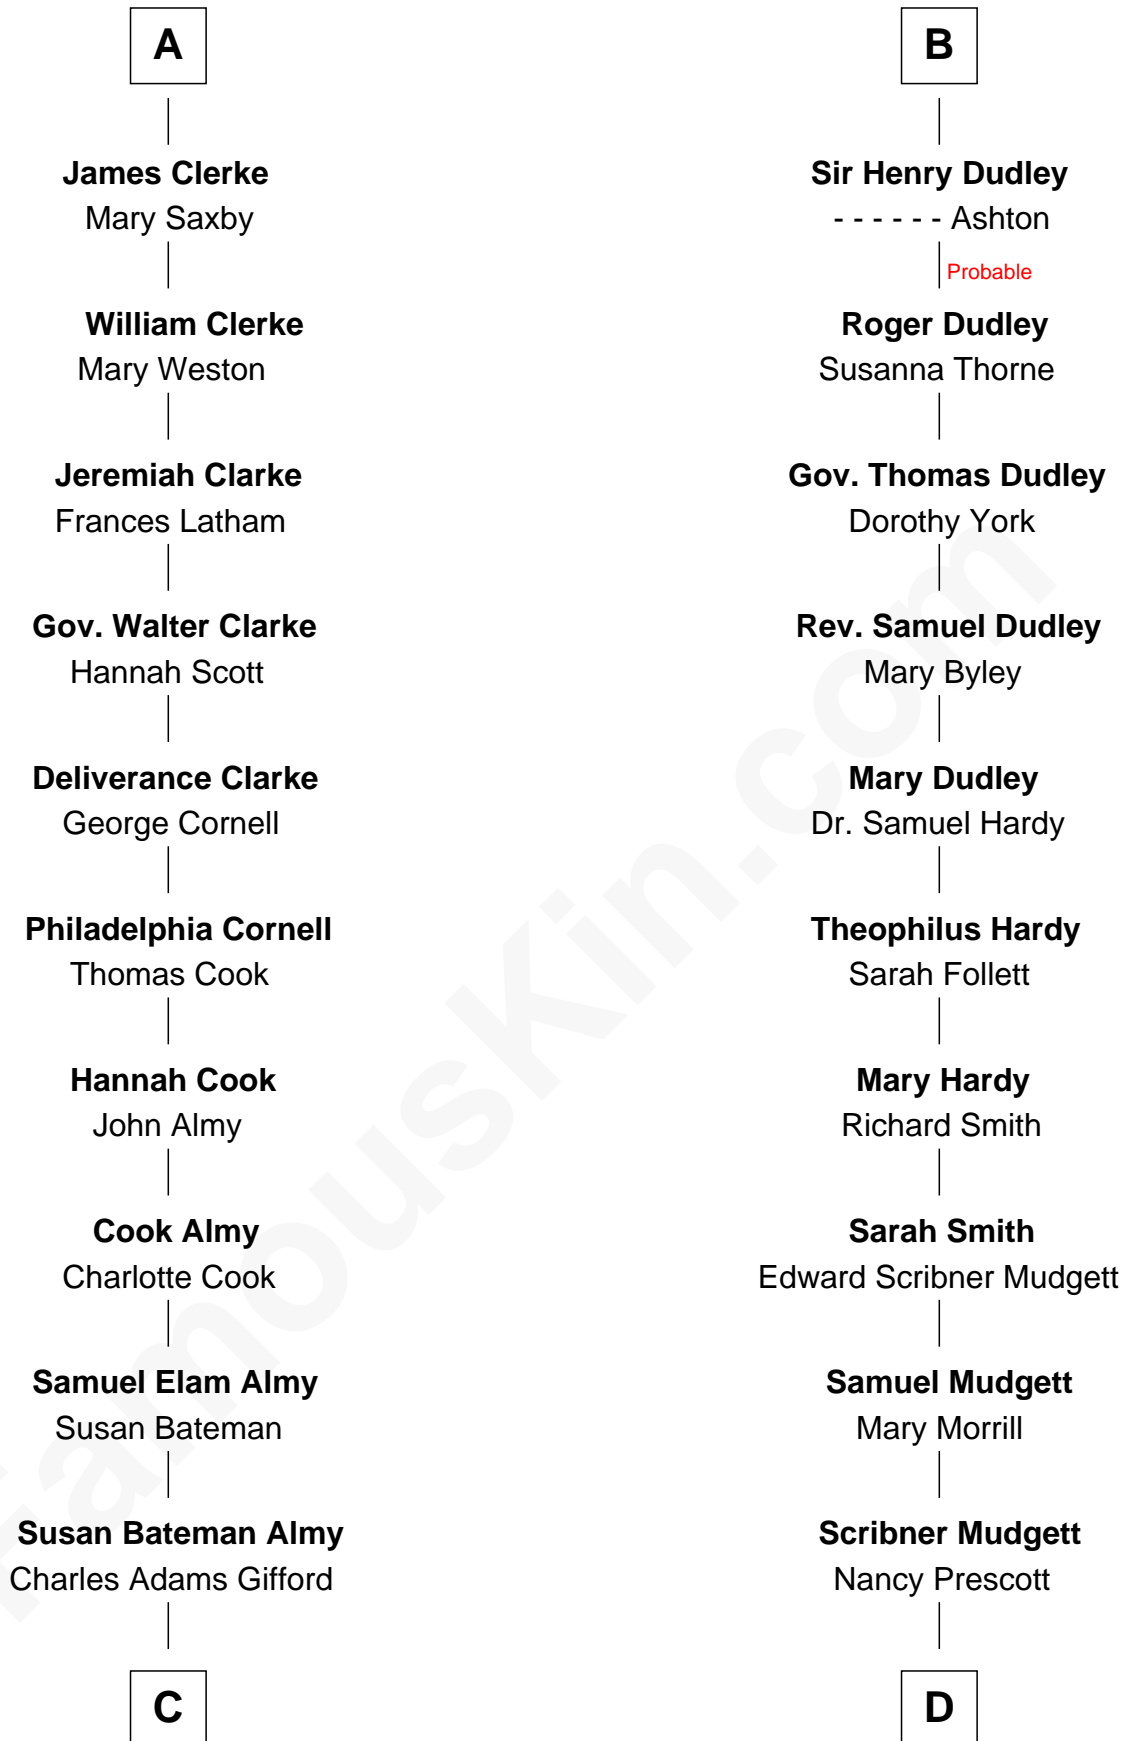

## Relationship Chart of

### Marilyn Monroe

Actress, Model, and Singer

18th cousin 1 time removed of

### Dr. H. H. Holmes

Serial Killer aka "Devil in the White City"

**C**

**Frederick Almy Gifford**  
Elizabeth Easton Tennant

**Charles Stanley Gifford**  
Gladys Pearl Monroe

**Marilyn Monroe**  
*Actress, Model, and Singer*

**D**

**Levi Horton Mudgett**  
Theodate Page Price

**Dr. H. H. Holmes**  
*Serial Killer Dr. H. H. Holmes*

FamousKin.com