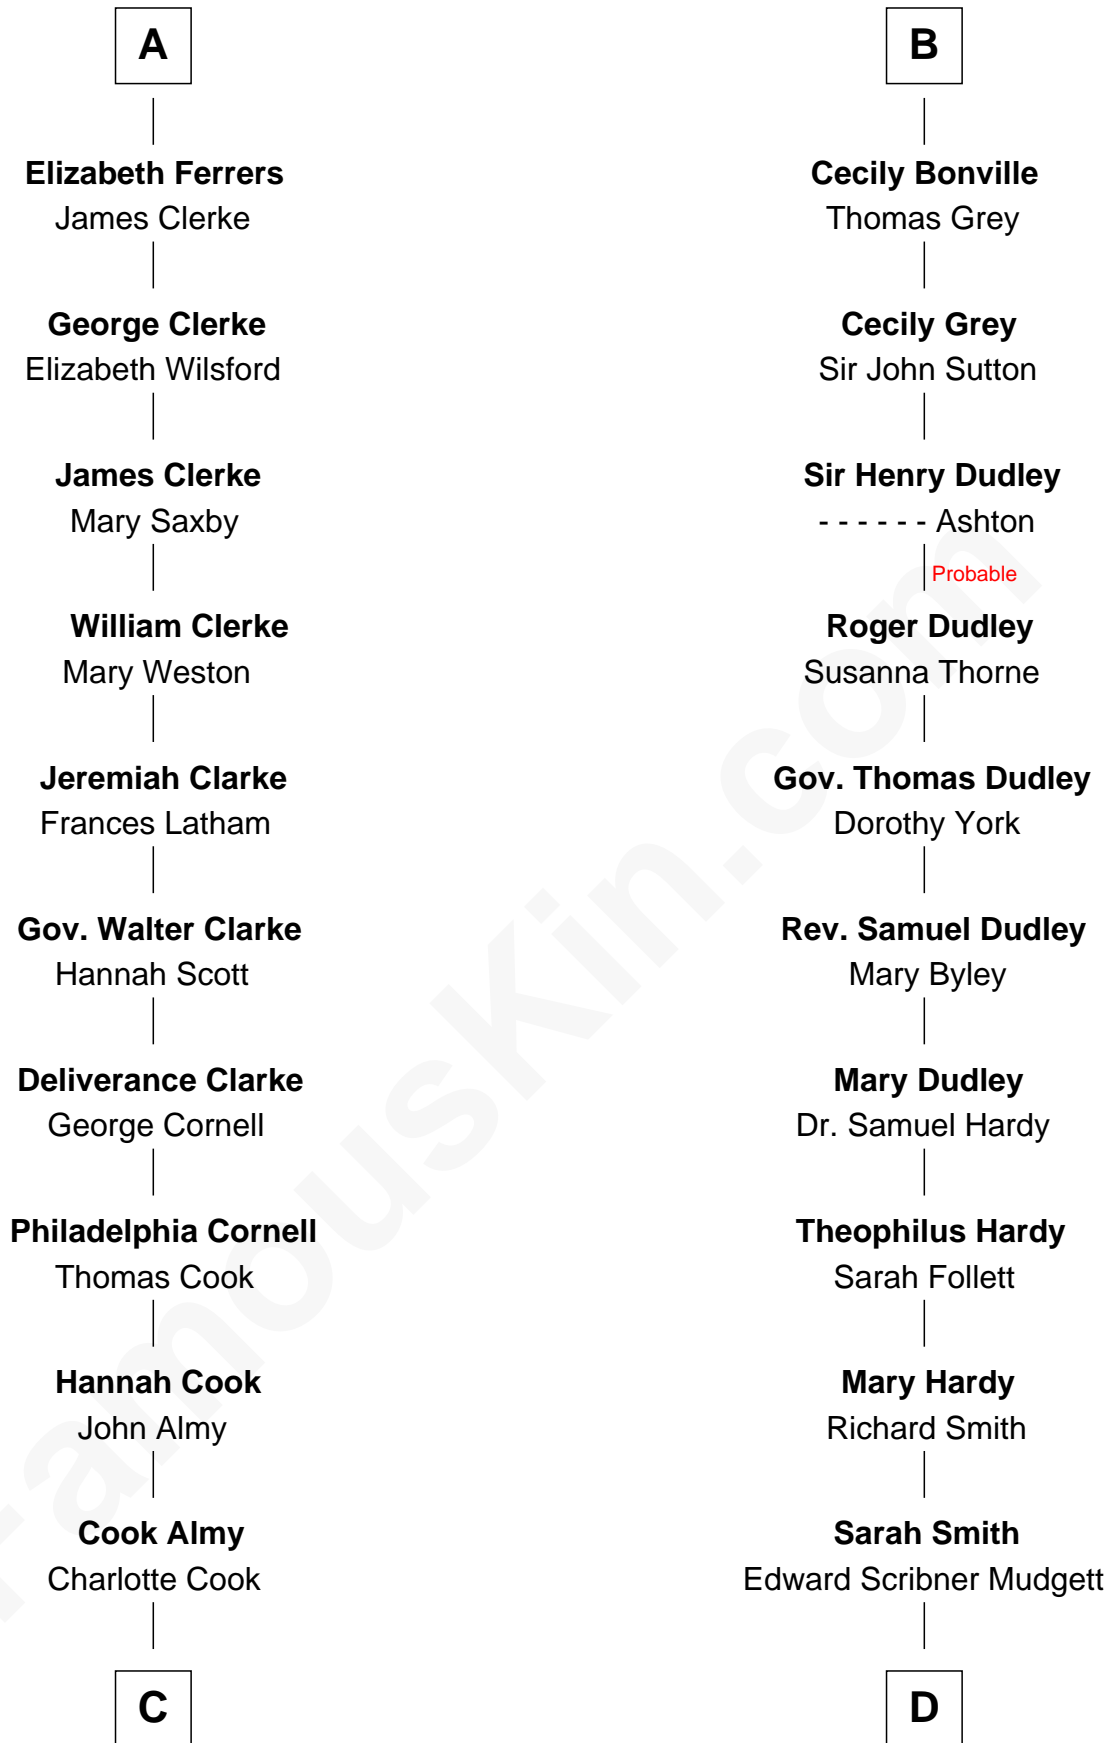

FamousKin.com

Relationship Chart of

Marilyn Monroe

Actress, Model, and Singer

20th cousin 1 time removed of

Dr. H. H. Holmes

Serial Killer aka "Devil in the White City"

Sir Robert de Ros

Isabel de Aubeney

C

Samuel Elam Almy

Susan Bateman

Susan Bateman Almy

Charles Adams Gifford

Frederick Almy Gifford

Elizabeth Easton Tennant

Charles Stanley Gifford

Gladys Pearl Monroe

Marilyn Monroe

Actress, Model, and Singer

D

Samuel Mudgett

Mary Morrill

Scribner Mudgett

Nancy Prescott

Levi Horton Mudgett

Theodate Page Price

Dr. H. H. Holmes

Serial Killer Dr. H. H. Holmes