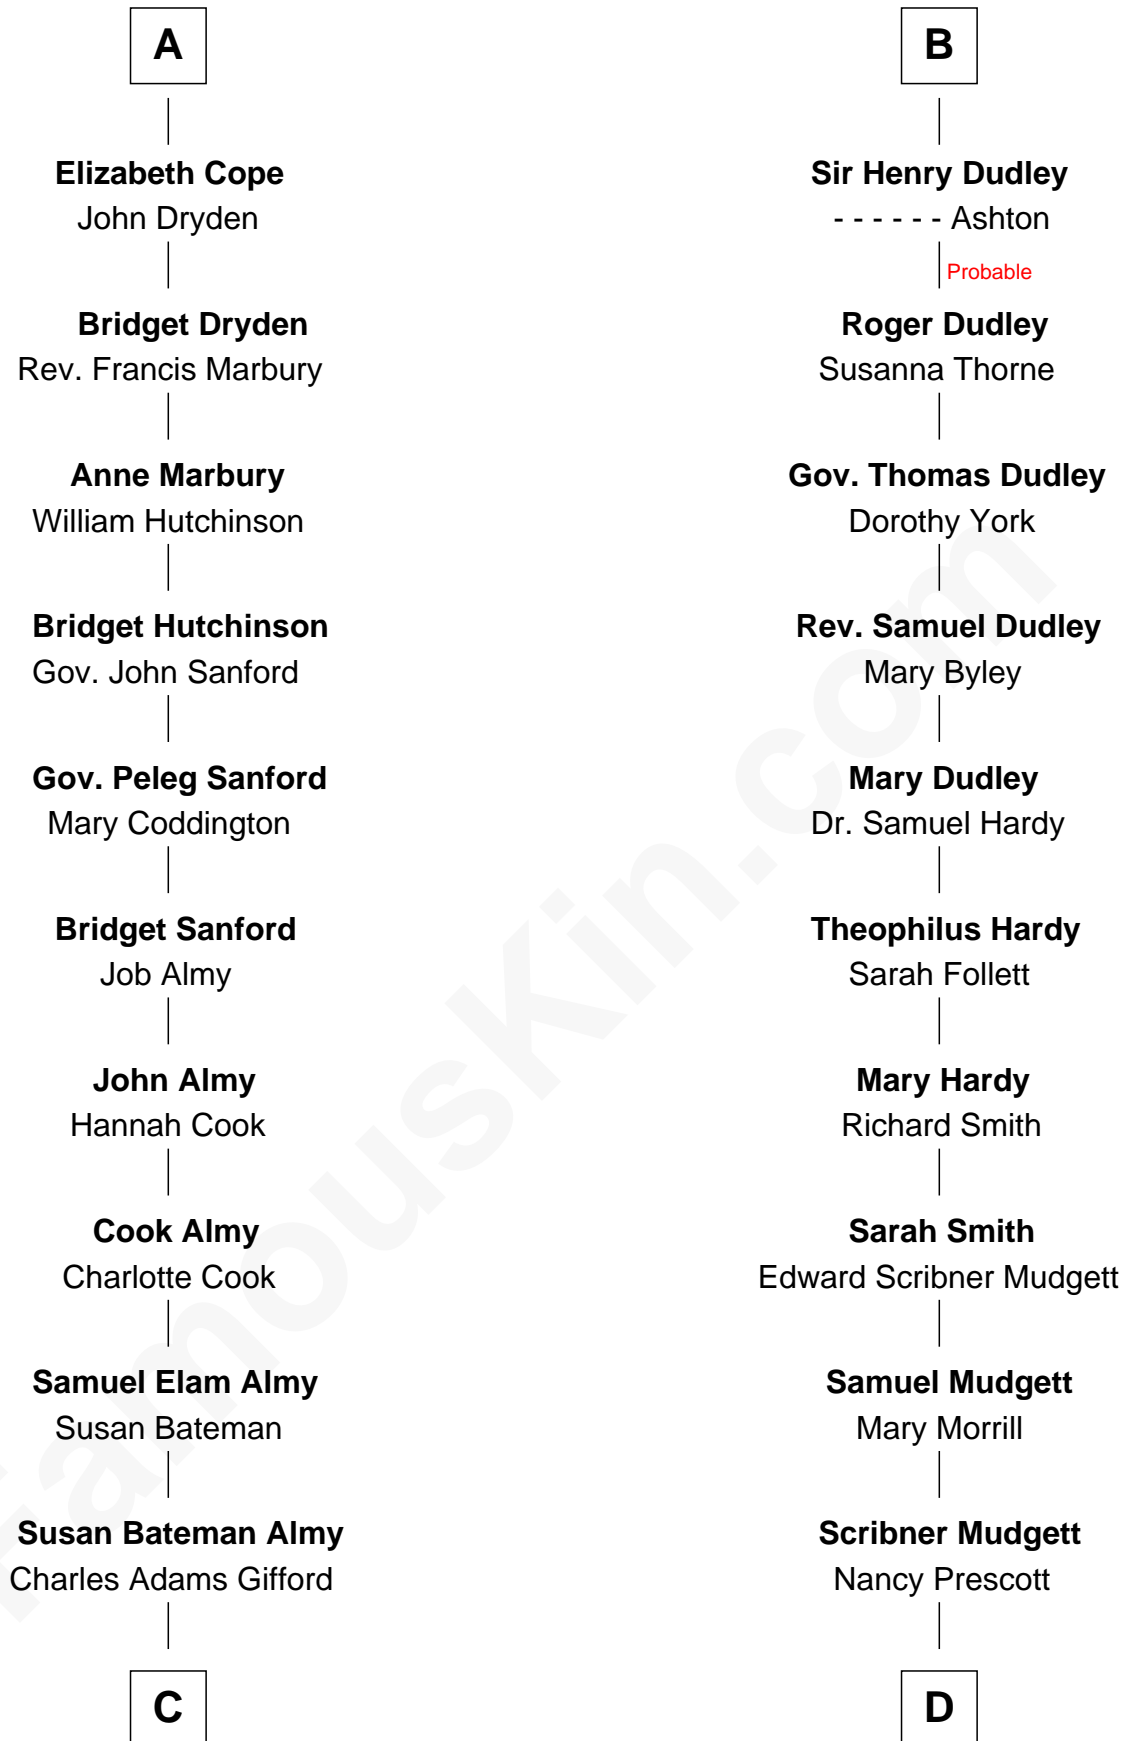

## Relationship Chart of

### Marilyn Monroe

Actress, Model, and Singer

18th cousin 1 time removed of

### Dr. H. H. Holmes

Serial Killer aka "Devil in the White City"

**Margaret de Audley**

Ralph de Stafford

**C**

**Frederick Almy Gifford**  
Elizabeth Easton Tennant

**Charles Stanley Gifford**  
Gladys Pearl Monroe

**Marilyn Monroe**  
*Actress, Model, and Singer*

**D**

**Levi Horton Mudgett**  
Theodate Page Price

**Dr. H. H. Holmes**  
*Serial Killer Dr. H. H. Holmes*

FamousKin.com