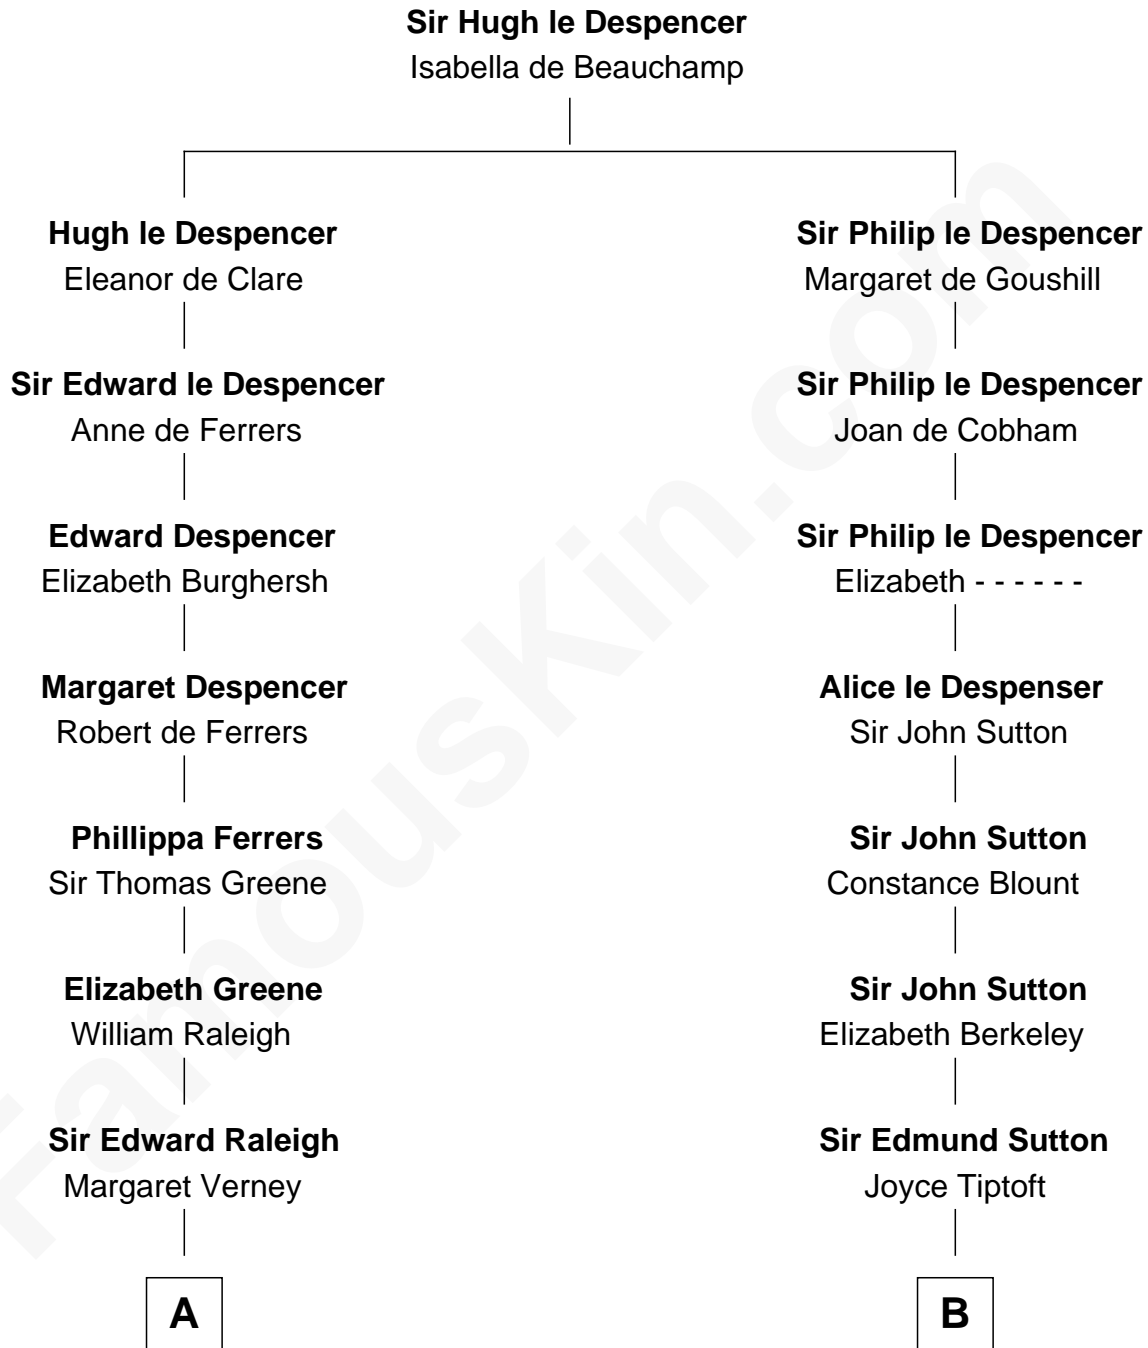

FamousKin.com

Relationship Chart of

Marilyn Monroe

Actress, Model, and Singer

20th cousin 1 time removed of

Dr. H. H. Holmes

Serial Killer aka "Devil in the White City"

C

Samuel Elam Almy

Susan Bateman

Susan Bateman Almy

Charles Adams Gifford

Frederick Almy Gifford

Elizabeth Easton Tennant

Charles Stanley Gifford

Gladys Pearl Monroe