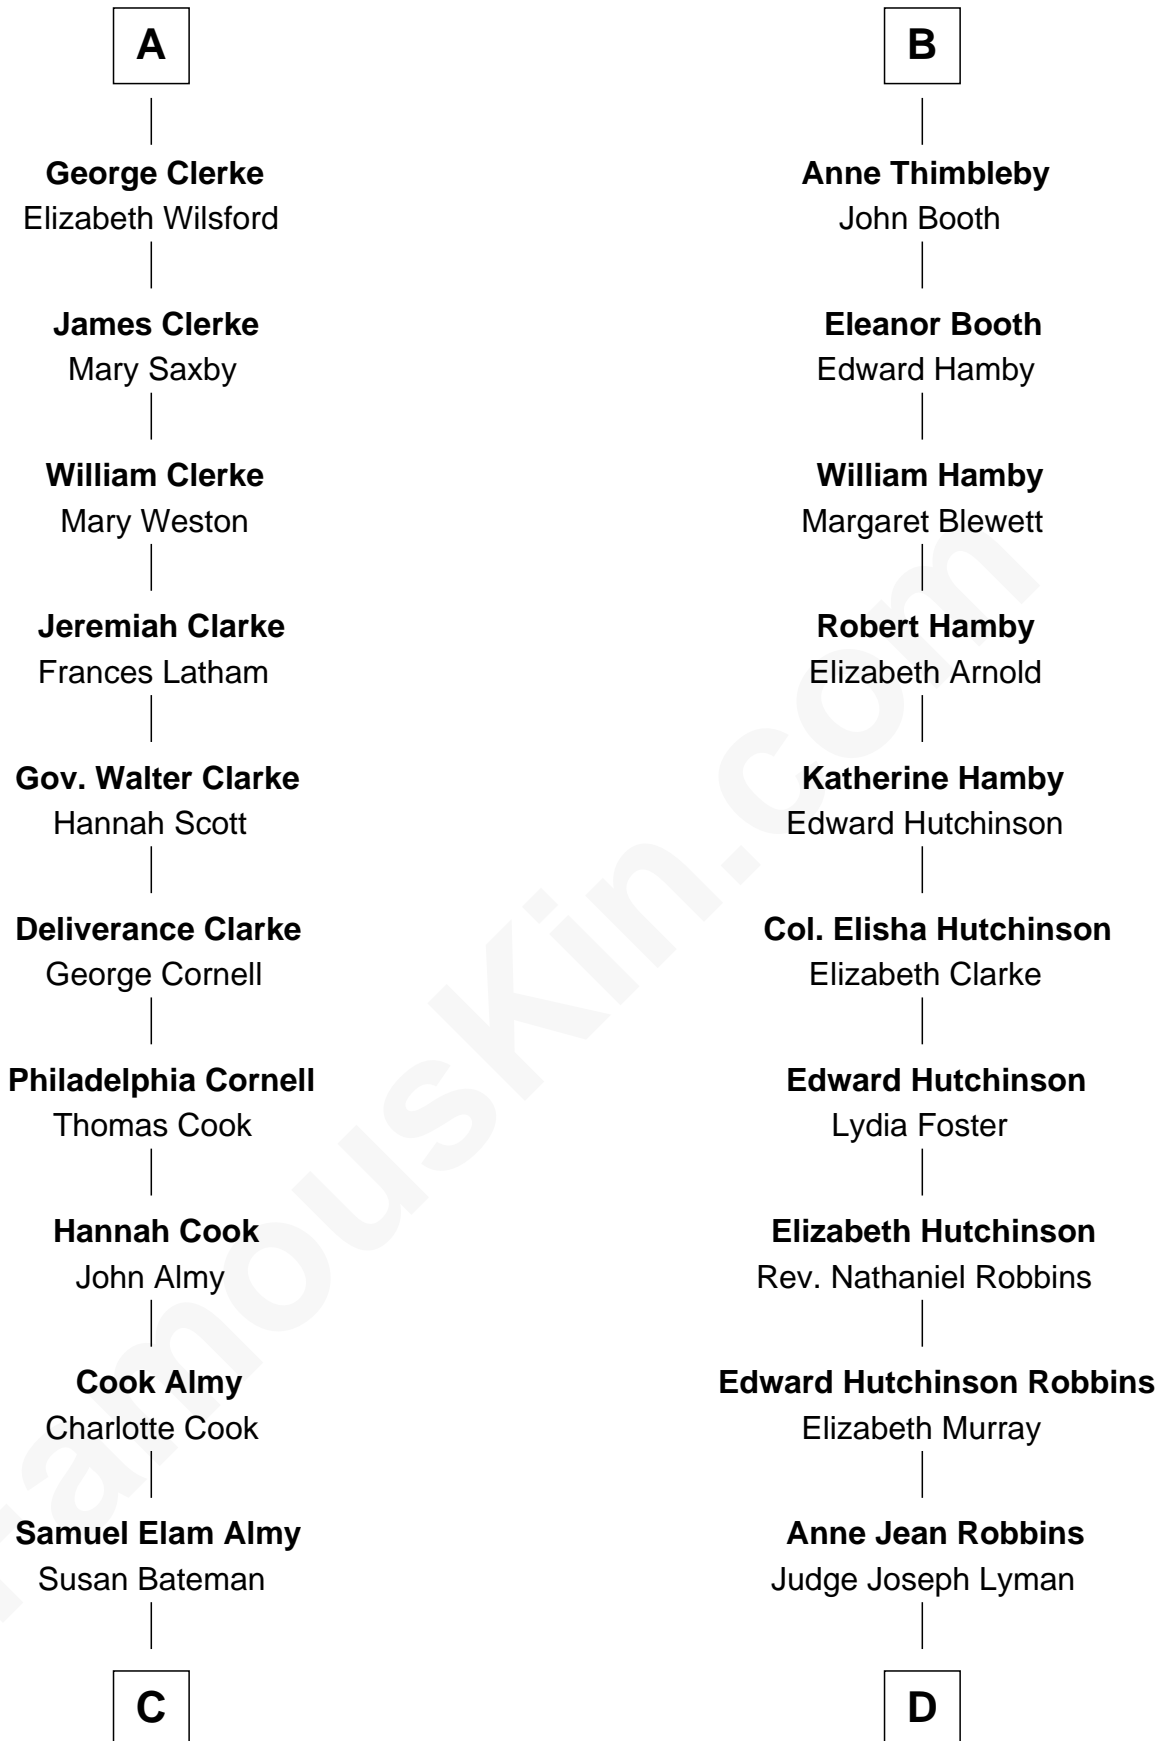

FamousKin.com Relationship Chart of

Marilyn Monroe

Actress, Model, and Singer

19th cousin 1 time removed of

Franklin D. Roosevelt

32nd U.S. President

William de Ros
Maude de Vaux

Sir William de Ros
Margery de Badlesmere

A

Sir William de Ros
Margery de Badlesmere

Maud de Roos
John de Welles

Margery de Welles
Stephen le Scrope

Maude le Scrope
Sir Baldwin Freville

Margaret Freville
Sir Hugh Willoughby

Margery Willoughby
Sir Godfrey Hilton

Elizabeth Hilton
Richard Thimbleby

B

C

Susan Bateman Almy
Charles Adams Gifford

Frederick Almy Gifford
Elizabeth Easton Tennant

Charles Stanley Gifford
Gladys Pearl Monroe

Marilyn Monroe
Actress, Model, and Singer