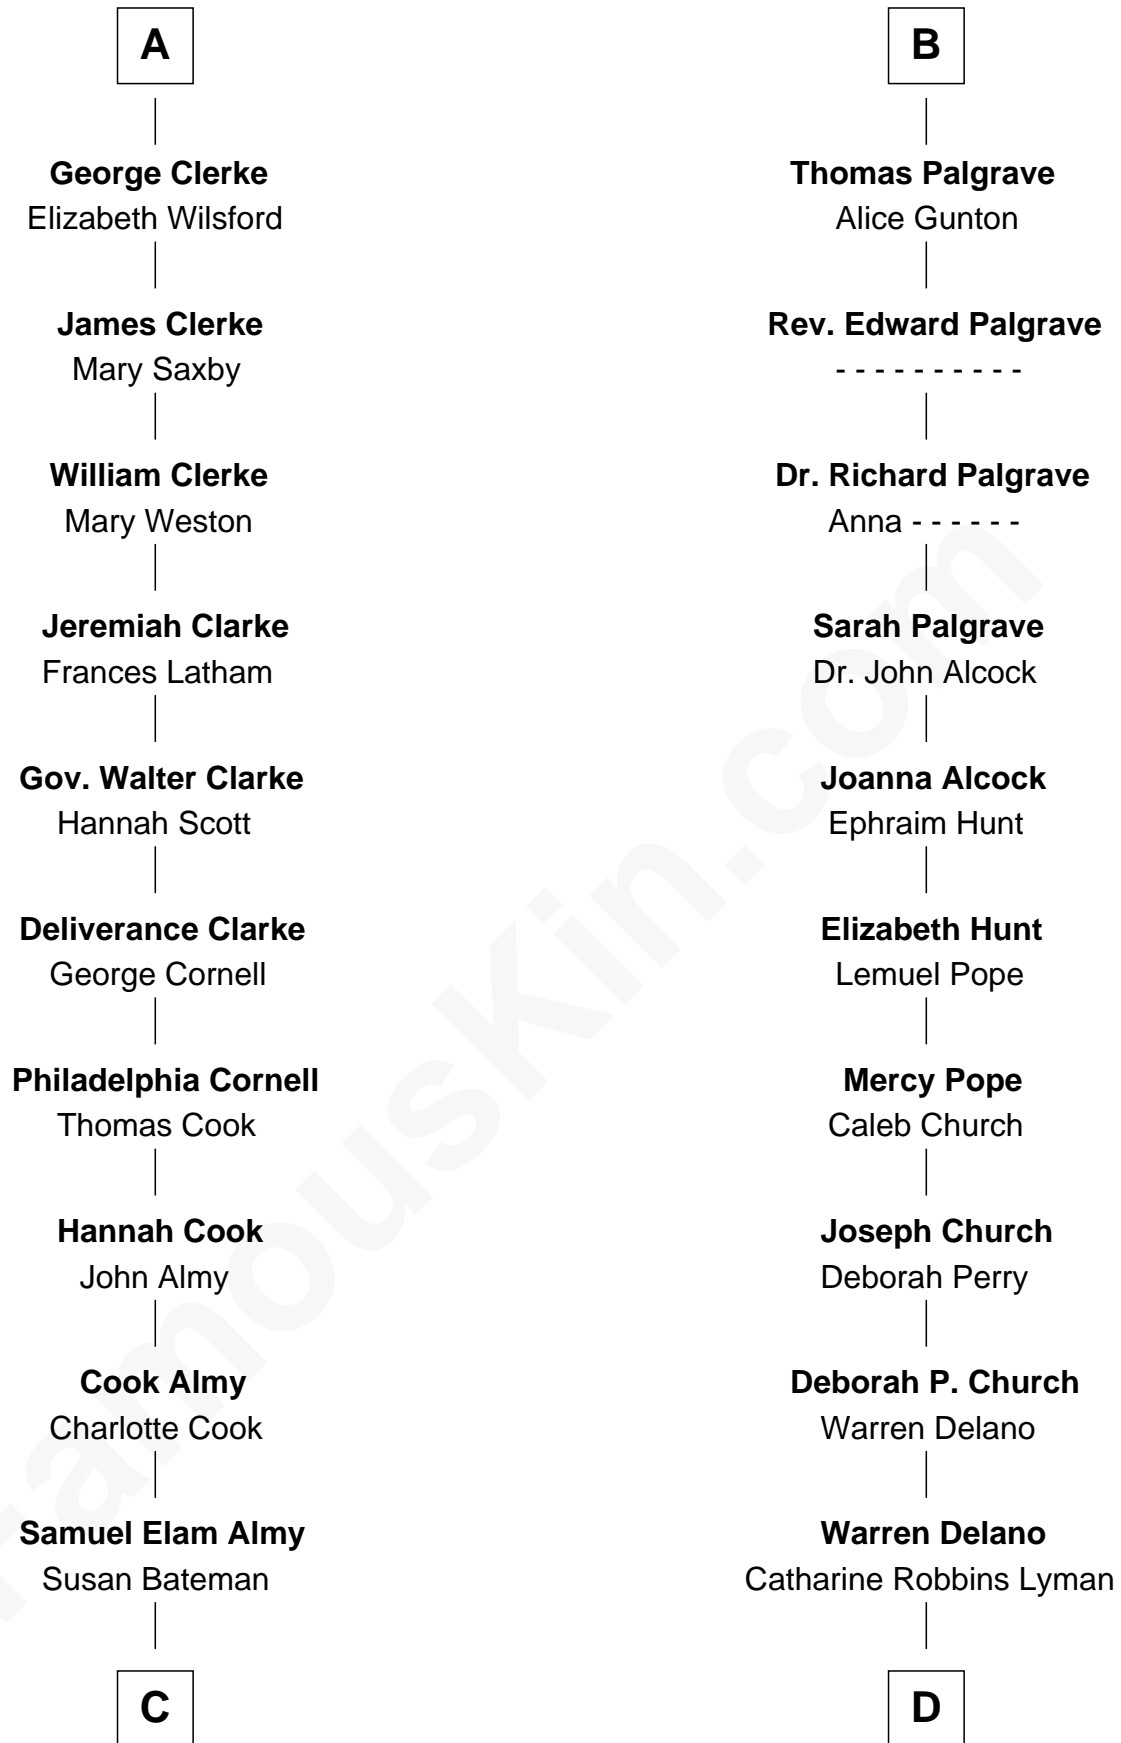

# FamousKin.com Relationship Chart of

**Marilyn Monroe**

*Actress, Model, and Singer*

18th cousin 2 times removed of

**Franklin D. Roosevelt**

*32nd U.S. President*

**Bartholomew de Badlesmere**

Margaret de Clare

Sir William de Bohun

**Elizabeth de Bohun**

Sir Richard Fitzalan

**Elizabeth Fitzalan**

Sir Robert Goushill

**Elizabeth Goushill**

Sir Robert Wingfield

**Elizabeth Wingfield**

Sir William Brandon

**Eleanor Brandon**

John Glemham

**Anne Glemham**

Henry Palgrave

**B**

**C**

**Susan Bateman Almy**  
Charles Adams Gifford

**Frederick Almy Gifford**  
Elizabeth Easton Tennant

**Charles Stanley Gifford**  
Gladys Pearl Monroe

**Marilyn Monroe**  
*Actress, Model, and Singer*

**D**

**Sara Delano**  
James Roosevelt

**Franklin D. Roosevelt**  
*32nd U.S. President*